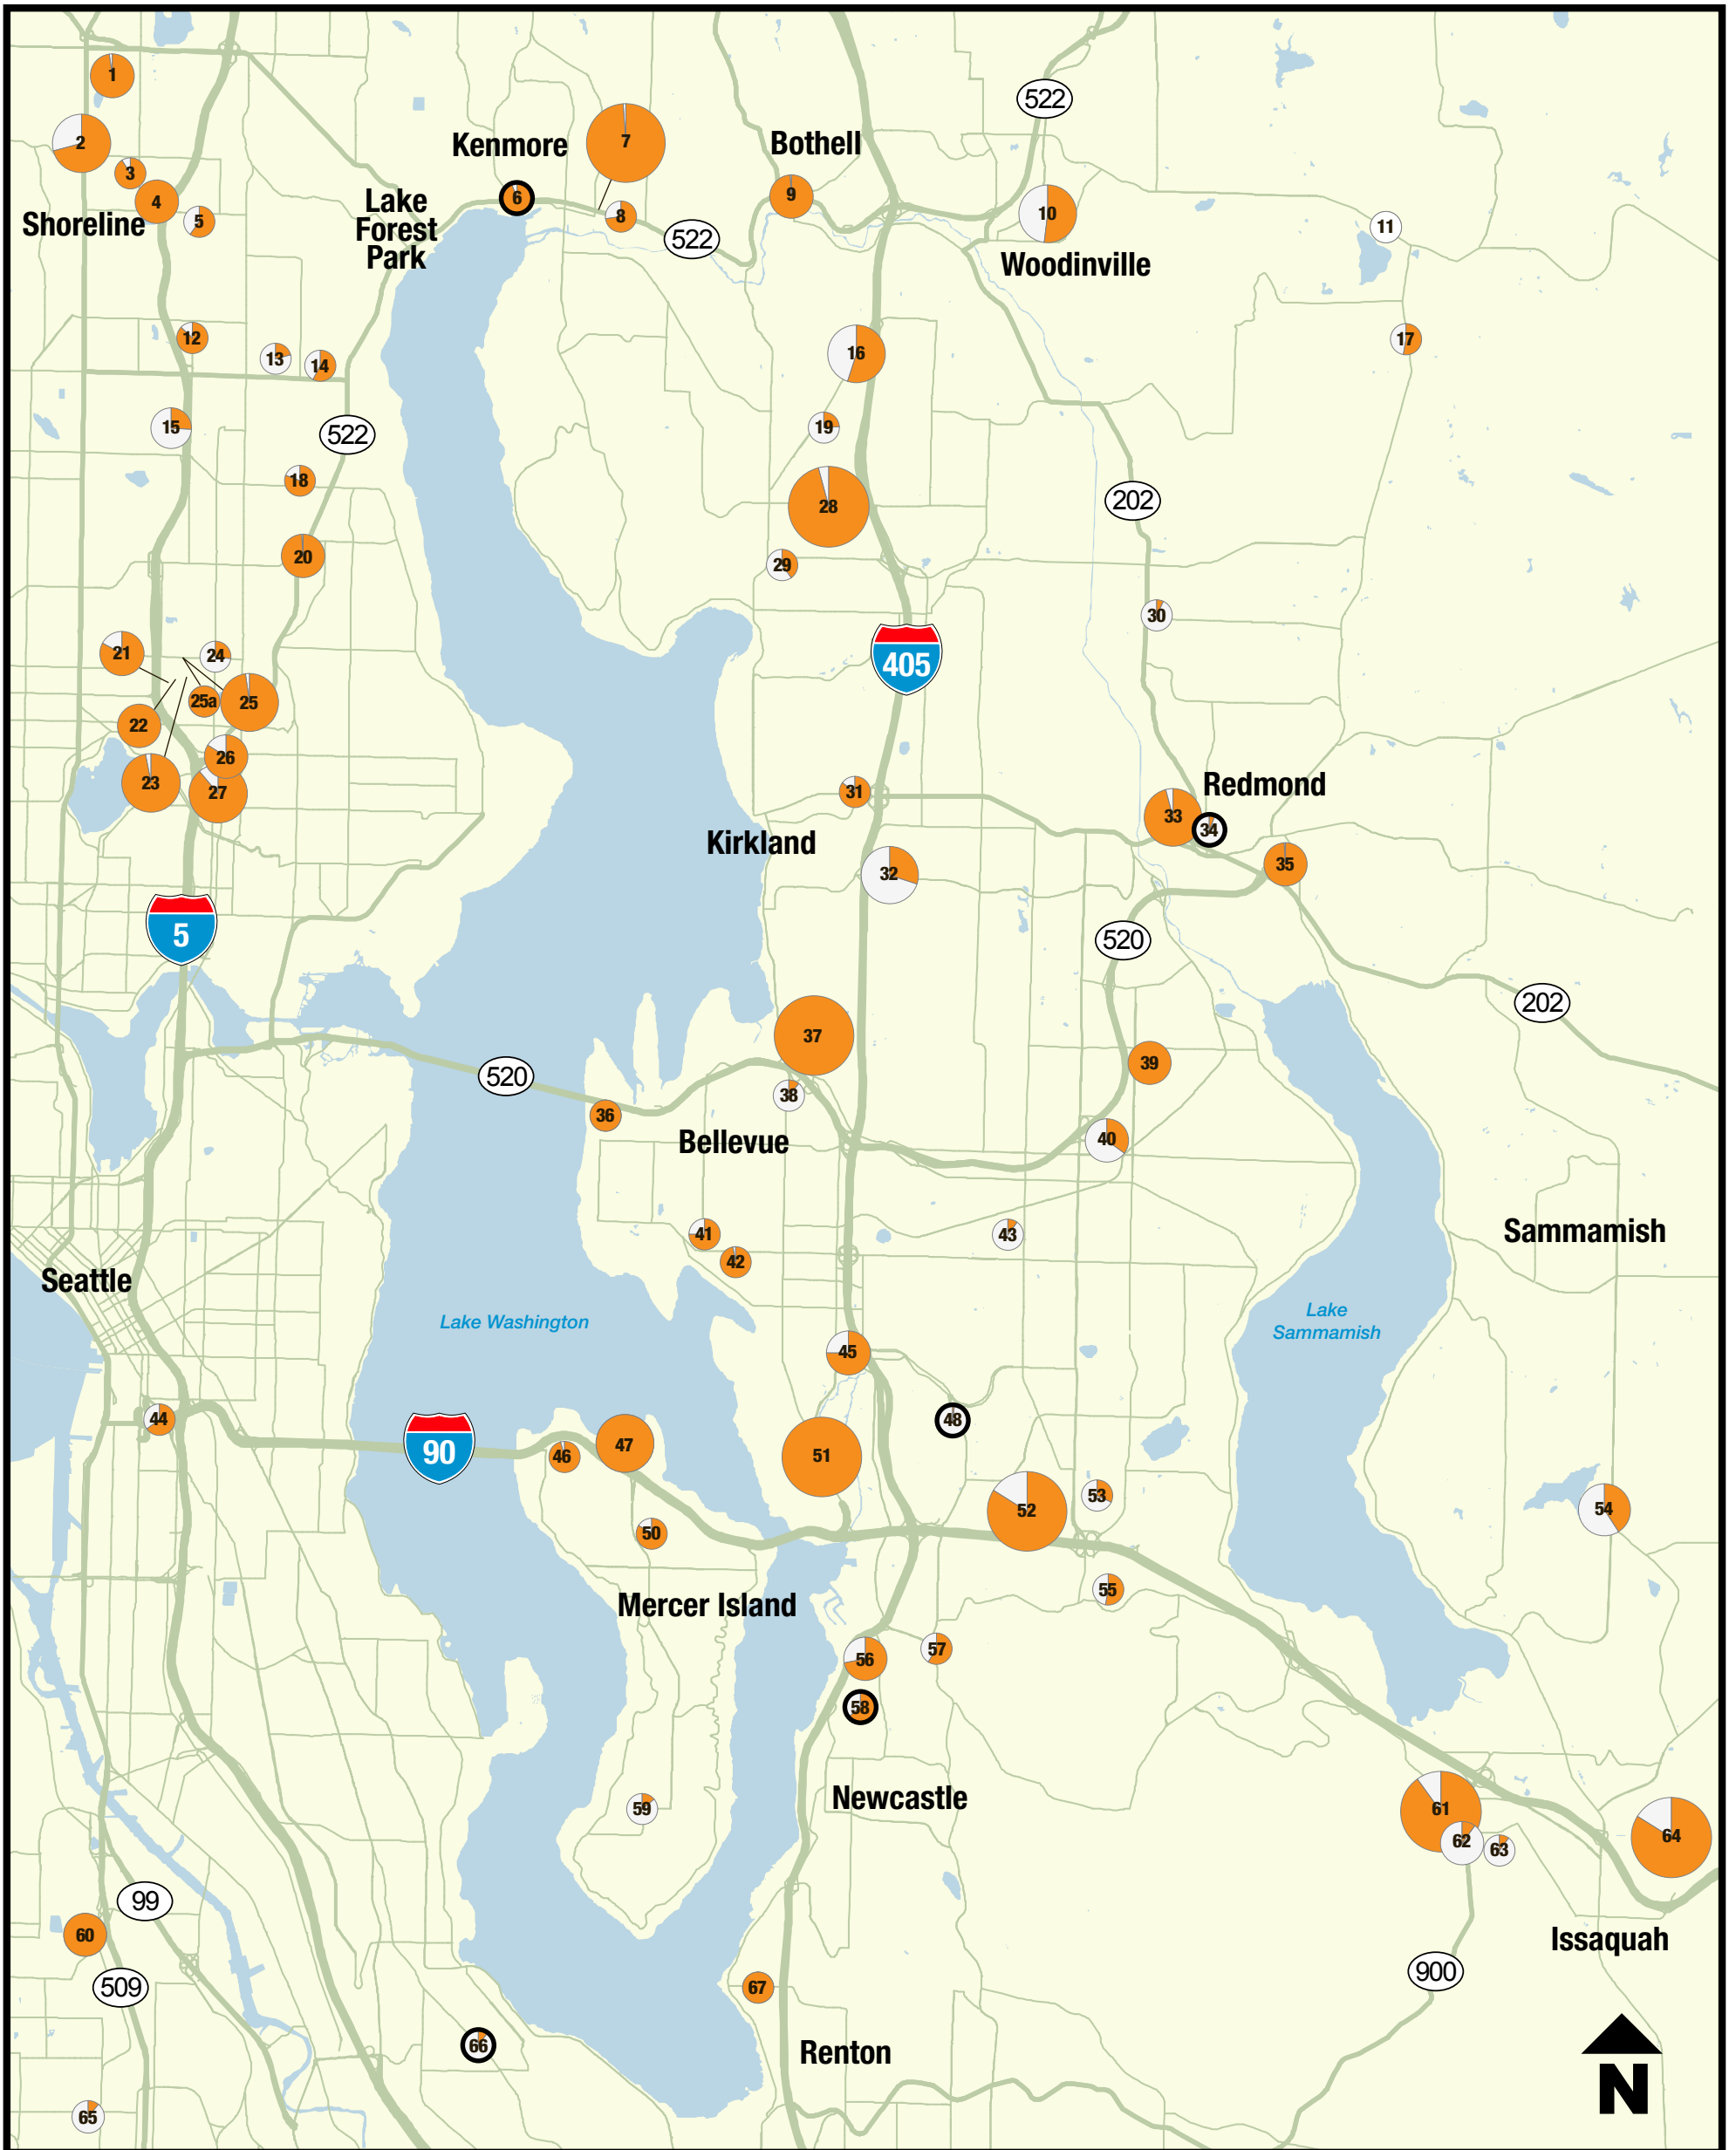

# Lake Washington Area Park and Rides

### Transit Service

Orange slice represents Frequent Transit Service  
 Little or No Transit Service

These are publicly owned/leased park and rides