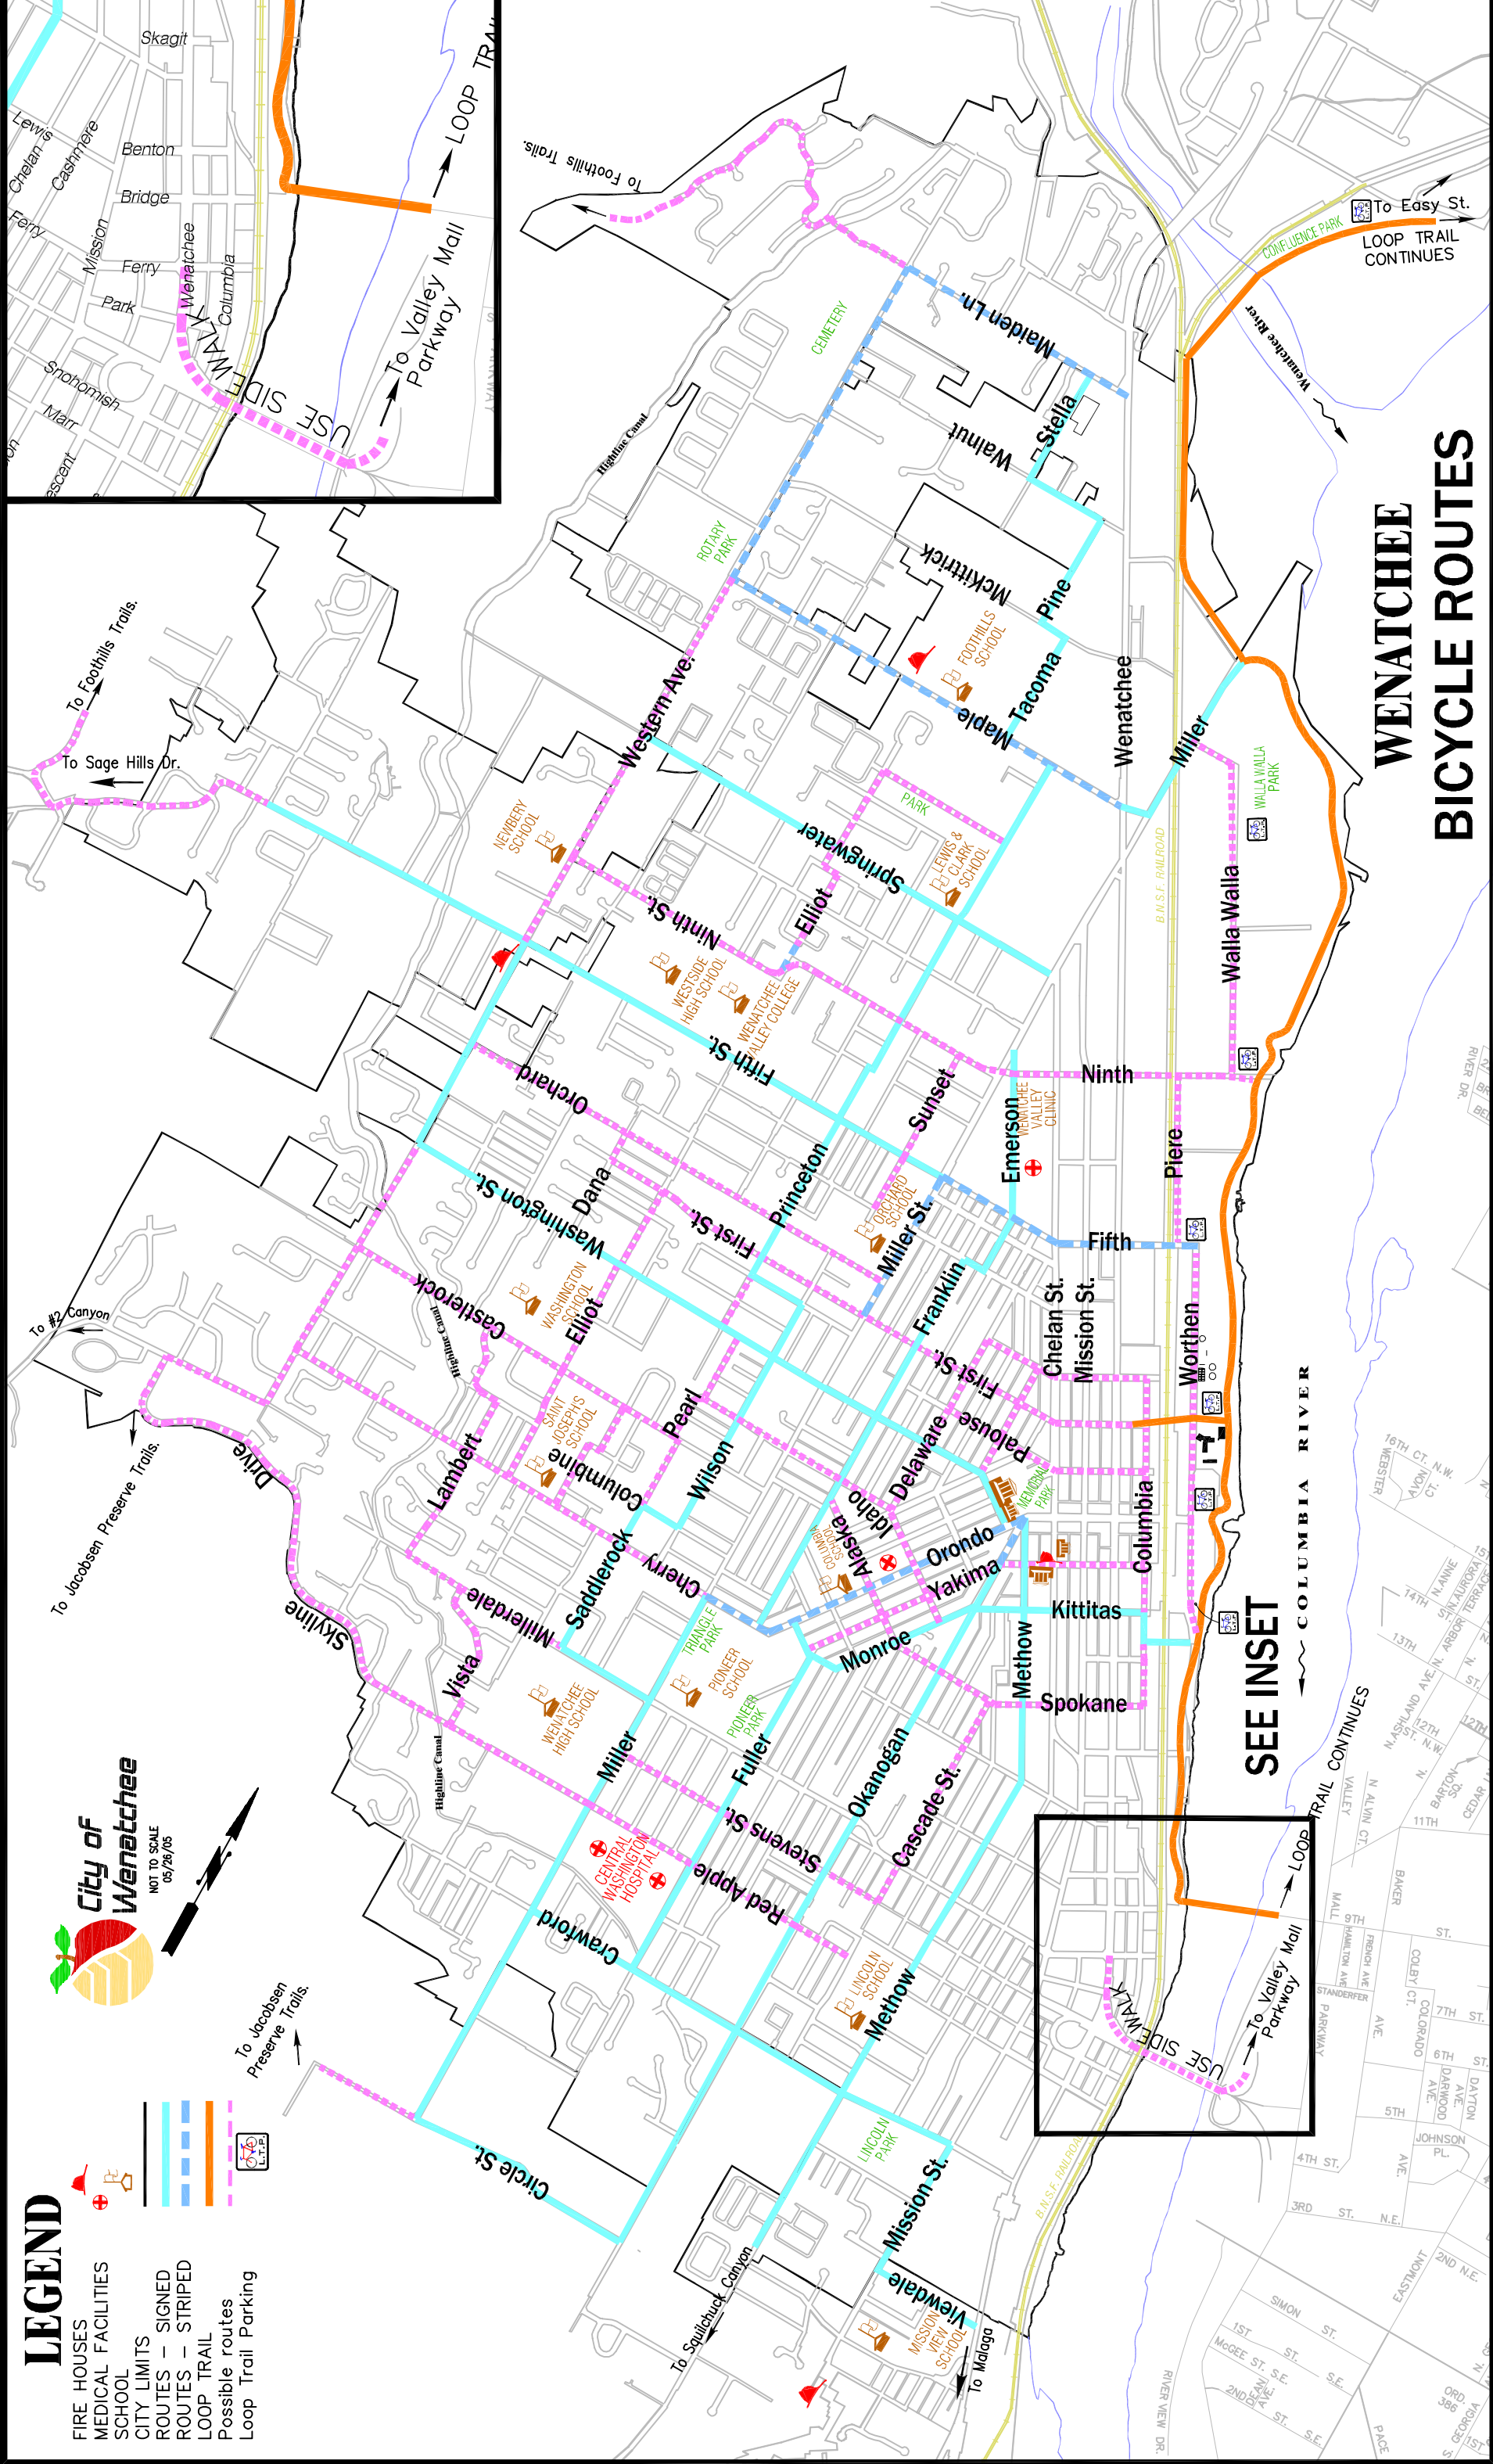

LEGEND

- FIRE HOUSES
- MEDICAL FACILITIES
- SCHOOL
- CITY LIMITS
- ROUTES - SIGNED
- ROUTES - STRIPED
- LOOP TRAIL
- Possible routes
- Loop Trail Parking

NOT TO SCALE
05/26/05

To Jacobsen Preserve Trails

WENATCHEE BICYCLE ROUTES

SEE INSET