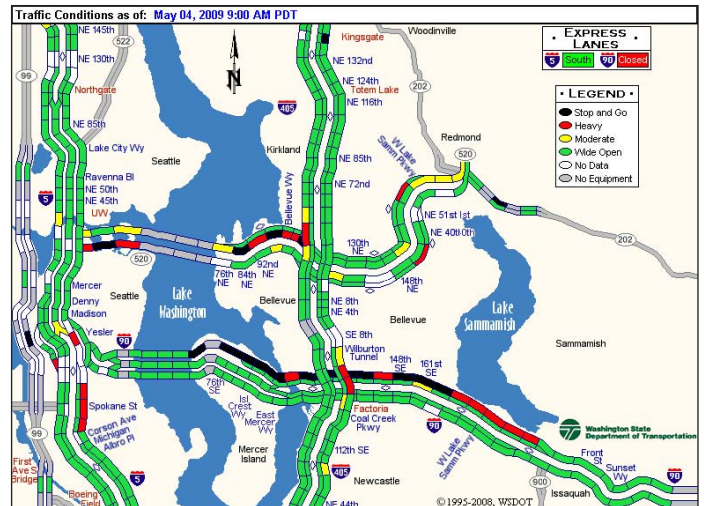

I-90 Travel times

Monday, May 4, 2009 – morning commute

7:20 a.m.

7:50 a.m.

8:40 a.m.

7:30 a.m.

8:20 a.m.

9:00 a.m.