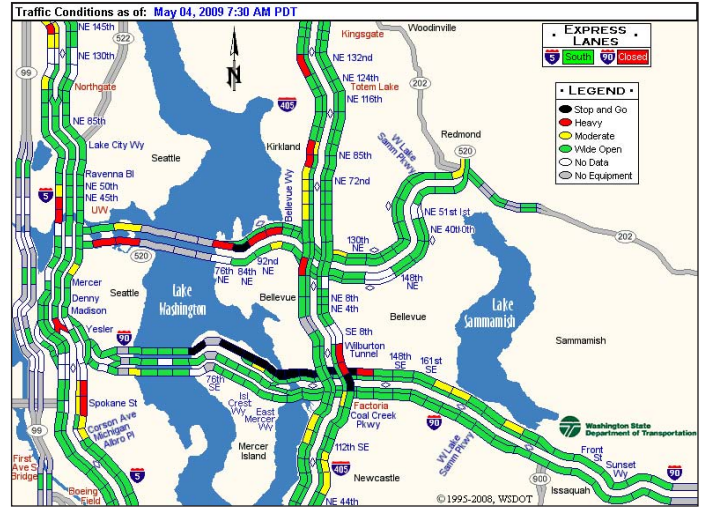

I-90 Travel times

Monday, May 4, 2009 – morning commute

7:20 a.m.

7:50 a.m.

8:40 a.m.

7:30 a.m.

8:20 a.m.

9:00 a.m.