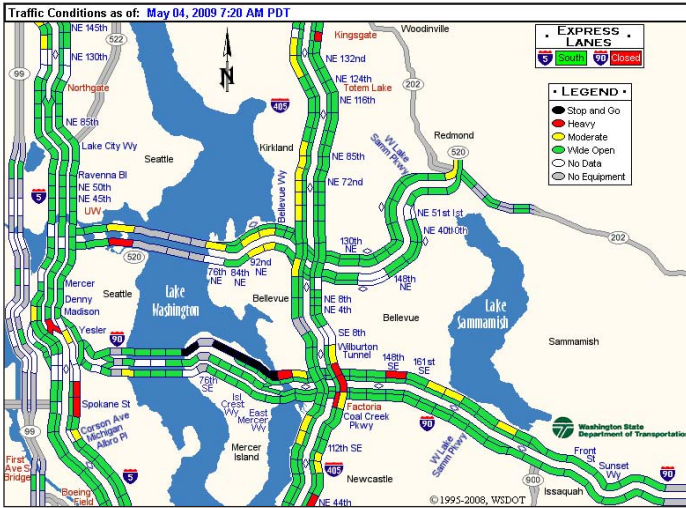

I-90 Travel times

Monday, May 4, 2009 – morning commute

7:20 a.m.

7:50 a.m.

8:40 a.m.

7:30 a.m.

8:20 a.m.

9:00 a.m.