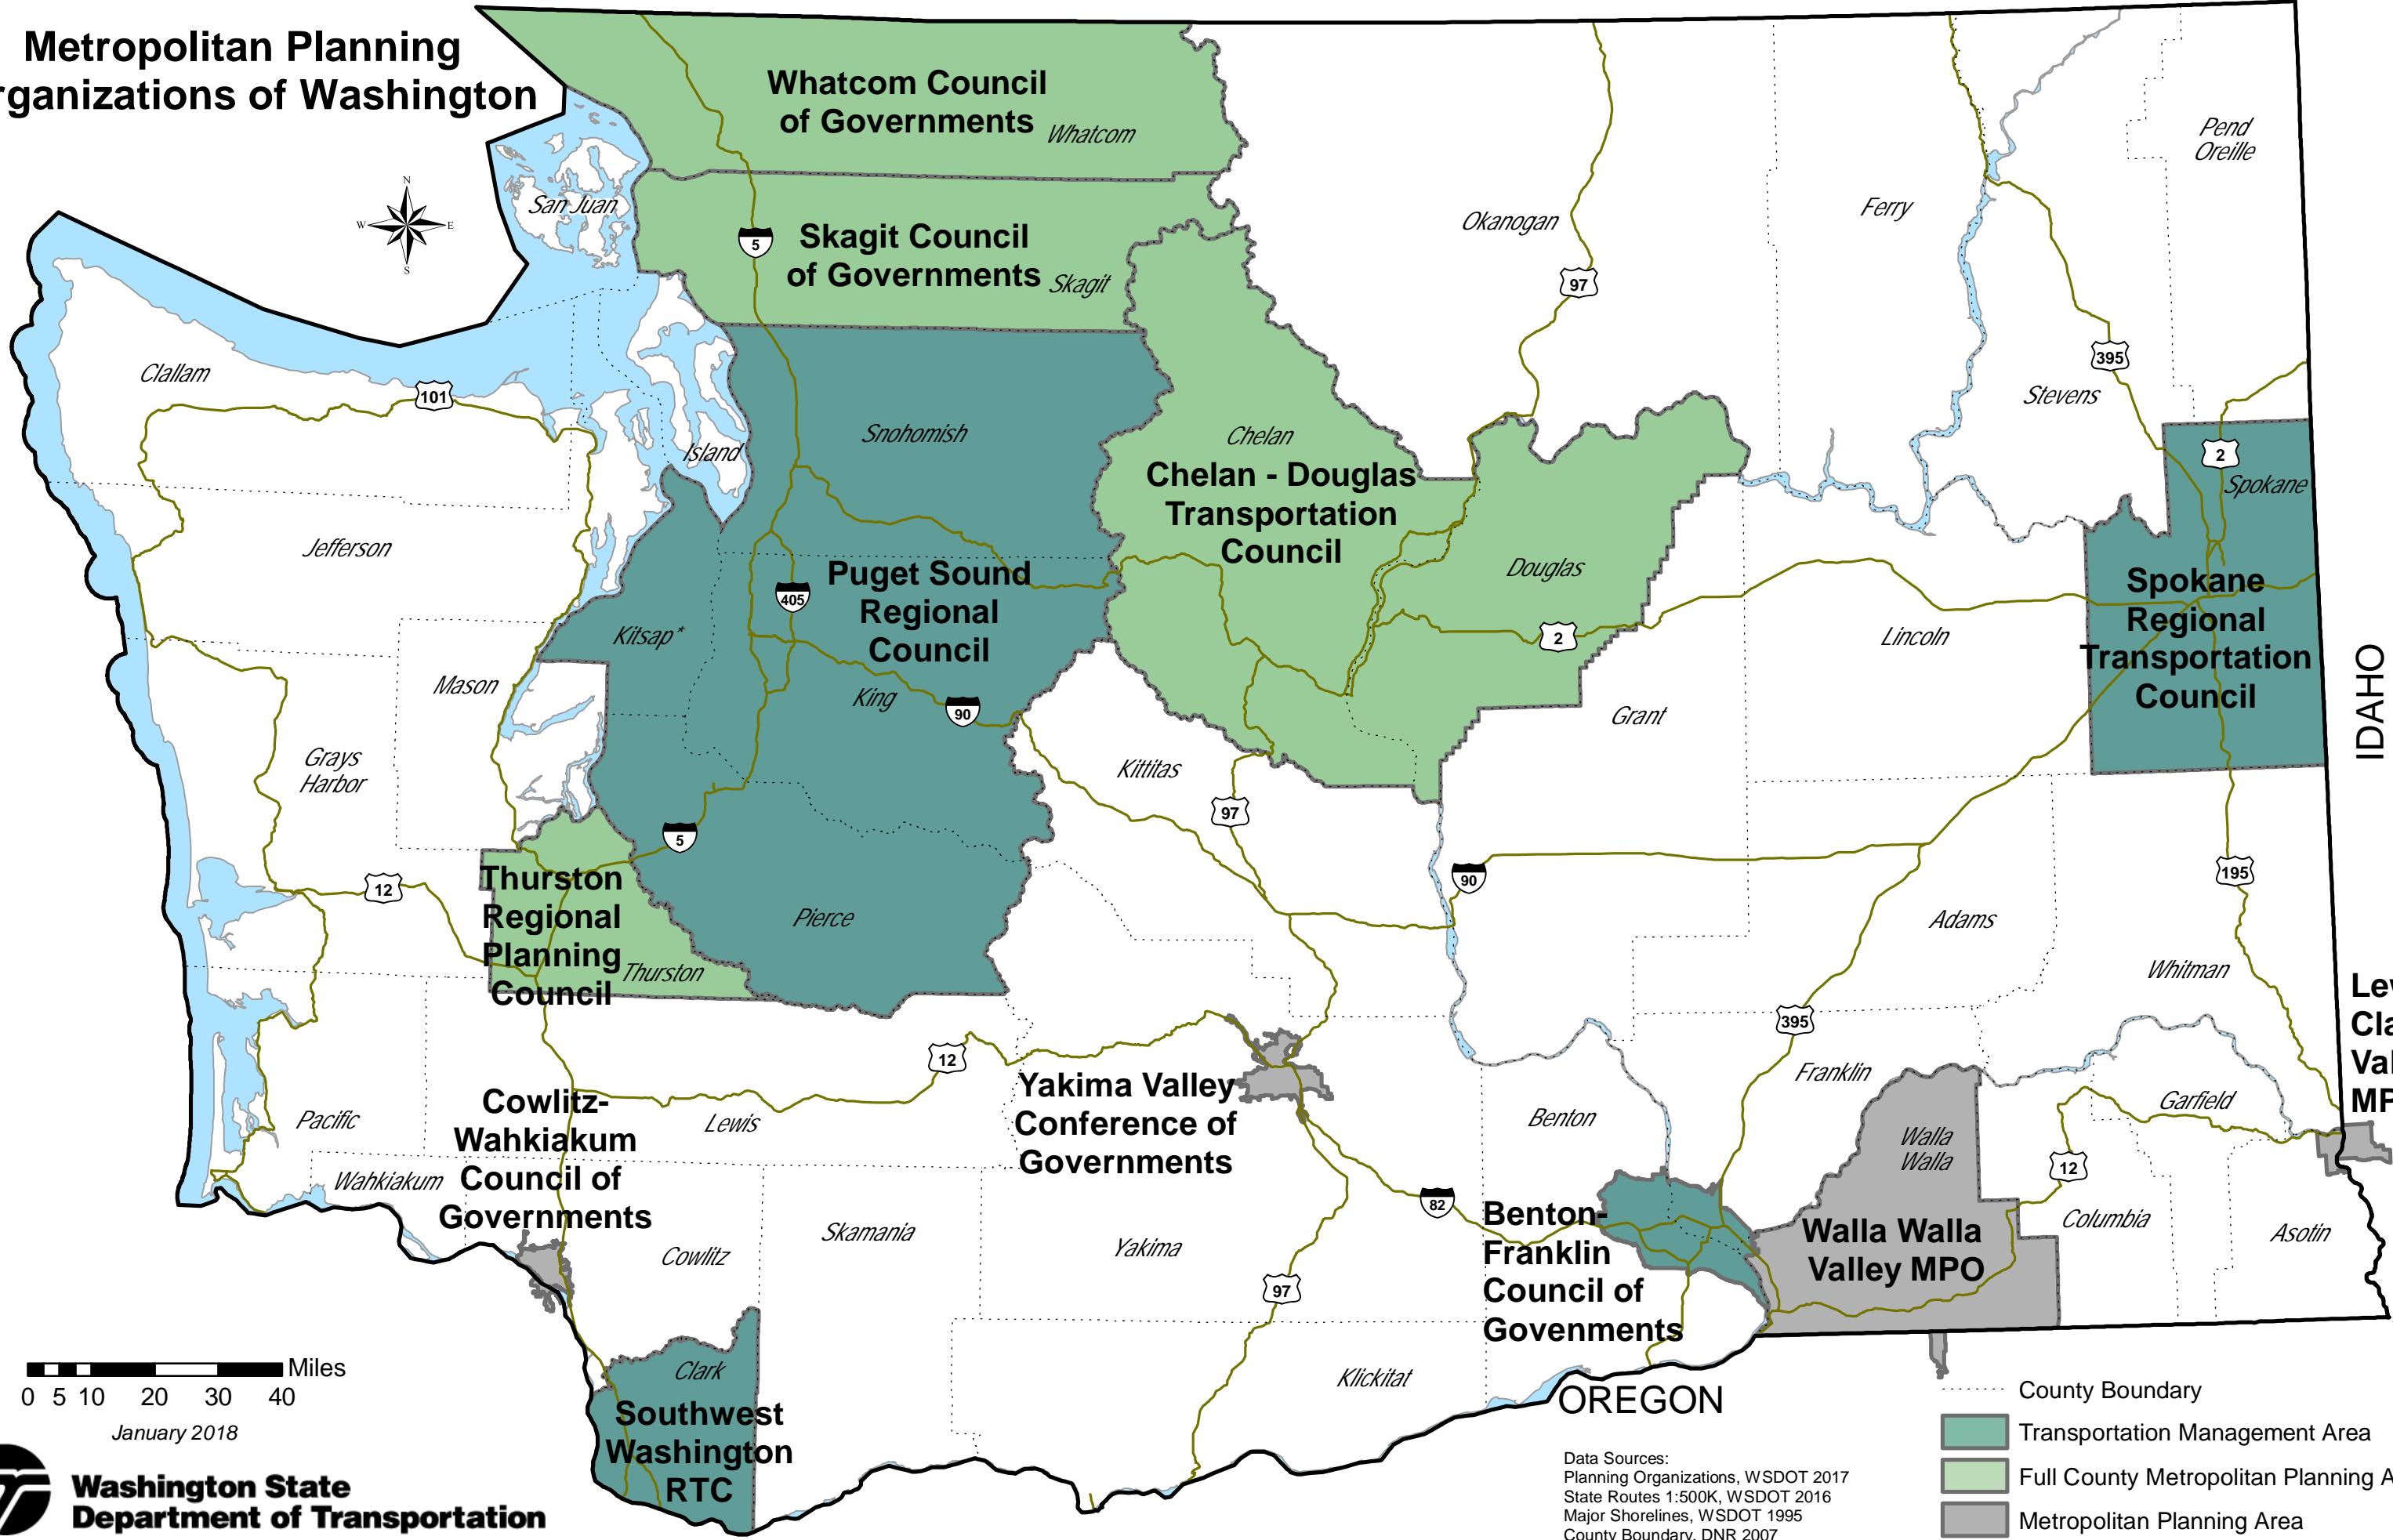

Metropolitan Planning Organizations of Washington

January 2018

Data Sources:
 Planning Organizations, WSDOT 2017
 State Routes 1:500K, WSDOT 2016
 Major Shorelines, WSDOT 1995
 County Boundary, DNR 2007

..... County Boundary

■ Transportation Management Area

■ Full County Metropolitan Planning Area

■ Metropolitan Planning Area