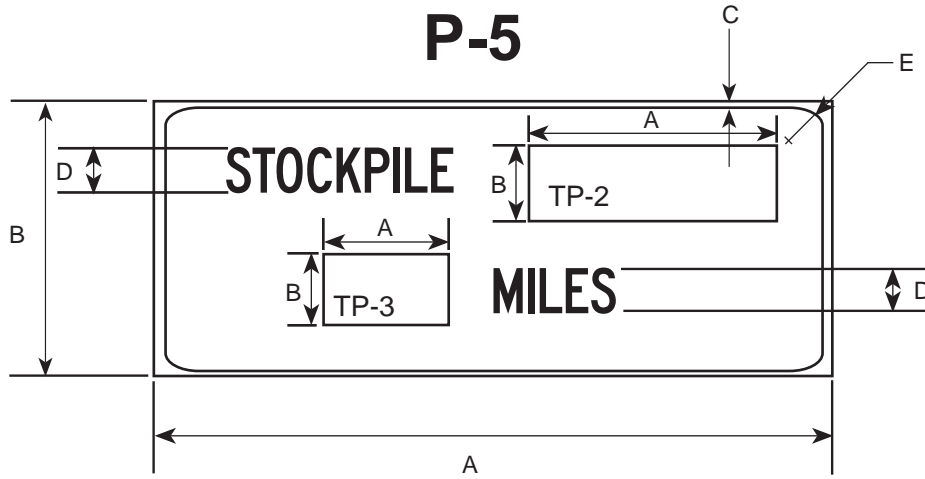

COLORS

LEGEND - BLACK (NON-REFL)
BACKGROUND - ORANGE (REFL)

P-3, P-4

11/97

PANEL	DIMENSIONS (MILLIMETERS)				
	A	B	C	D	E
	600	450	16	50C	38
TP-2	200	75	—	50C	—

PANEL	DIMENSIONS (INCHES)				
	A	B	C	D	E
	24	18	5/8	2C	1 1/2
TP-2	8	3	—	2C	—

COLORS

LEGEND - BLACK (NON-REFL)
BACKGROUND - ORANGE (REFL)

P-5, P-6

11/97

P-5

P-6

PANEL	DIMENSIONS (MILLIMETERS)				
	A	B	C	D	E
	600	450	16	50C	38
TP-2	200	75	—	50C	—
TP-3	100	75	—	50C	—

PANEL	DIMENSIONS (INCHES)				
	A	B	C	D	E
	24	18	5/8	2C	1 1/2
TP-2	8	3	—	2C	—
TP-3	4	3	—	2C	—