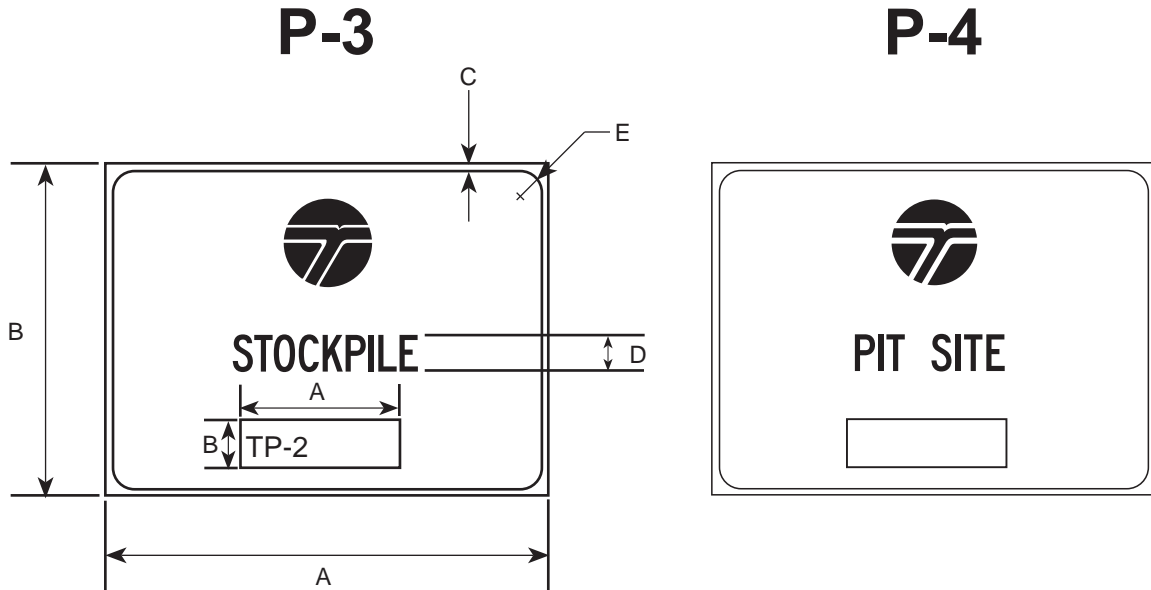

P-1, P-2

11/97

P-1

P-2

PANEL	DIMENSIONS (MILLIMETERS)					
	A	B	C	D	E	F
	600	450	16	50C	9	38
TP-1	525	200	—	31C	—	—

PANEL	DIMENSIONS (INCHES)					
	A	B	C	D	E	F
	24	18	5/8	2C	3/8	1 1/2
TP-1	21	8	—	1 1/4C	—	—

COLORS

LEGEND - BLACK (NON-REFL)
BACKGROUND - ORANGE (REFL)

P-3, P-4

11/97

PANEL	DIMENSIONS (MILLIMETERS)				
	A	B	C	D	E
	600	450	16	50C	38
TP-2	200	75	—	50C	—

PANEL	DIMENSIONS (INCHES)				
	A	B	C	D	E
	24	18	5/8	2C	1 1/2
TP-2	8	3	—	2C	—

COLORS

LEGEND - BLACK (NON-REFL)
BACKGROUND - ORANGE (REFL)

P-5, P-6

11/97

P-5

P-6

PANEL	DIMENSIONS (MILLIMETERS)				
	A	B	C	D	E
	600	450	16	50C	38
TP-2	200	75	—	50C	—
TP-3	100	75	—	50C	—

PANEL	DIMENSIONS (INCHES)				
	A	B	C	D	E
	24	18	5/8	2C	1 1/2
TP-2	8	3	—	2C	—
TP-3	4	3	—	2C	—