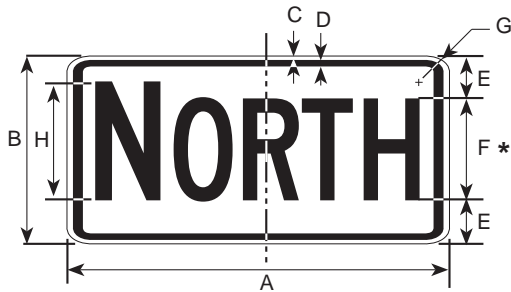

M3-1

03/03

M3-2

03/03

* Reduce Spacing 20% for 24" width sign and 50% for 30" width sign

DIMENSIONS (MILLIMETERS)							
A	B	C	D	E	F	G	H
600	300	9	16	75	150C	38	175C
750	375	9	16	88	200C	38	225C

DIMENSIONS (MILLIMETERS)							
A	B	C	D	E	F	G	H
600	300	9	16	75	150C	38	175C
750	375	9	16	88	200C	38	225C

DIMENSIONS (INCHES)							
A	B	C	D	E	F	G	H
24	12	3/8	5/8	3	6C	1 1/2	7C
30	15	3/8	5/8	3 1/2	8C	1 1/2	9C

DIMENSIONS (INCHES)							
A	B	C	D	E	F	G	H
24	12	3/8	5/8	3	6C	1 1/2	7C
30	15	3/8	5/8	3 1/2	8C	1 1/2	9C

COLORS

LEGEND - BLACK (REFL.)
BACKGROUND - WHITE (REFL.)

M3-1B

(INTERSTATE)

M3-2B

(INTERSTATE)

USE 30" X 15" SIZE WITH 30" X 24" SHIELD OR WITH 36" X 36" SHIELD

* Reduce Spacing 20% for 24" width sign and 50% for 30" width sign

DIMENSIONS (MILLIMETERS)						
A	B	C	D	E	F	G
600	300	13	75	150C	38	175C
750	375	13	88	200C	38	225C

DIMENSIONS (MILLIMETERS)						
A	B	C	D	E	F	G
600	300	13	75	150C	38	175C
750	375	13	88	200C	38	225C

DIMENSIONS (INCHES)						
A	B	C	D	E	F	G
24	12	1/2	3	6C	1 1/2	7C
30	15	1/2	3 1/2	8C	1 1/2	9C

DIMENSIONS (INCHES)						
A	B	C	D	E	F	G
24	12	1/2	3	6C	1 1/2	7C
30	15	1/2	3 1/2	8C	1 1/2	9C

COLORS

LEGEND - WHITE (REFL.)
BACKGROUND - BLUE (REFL.)