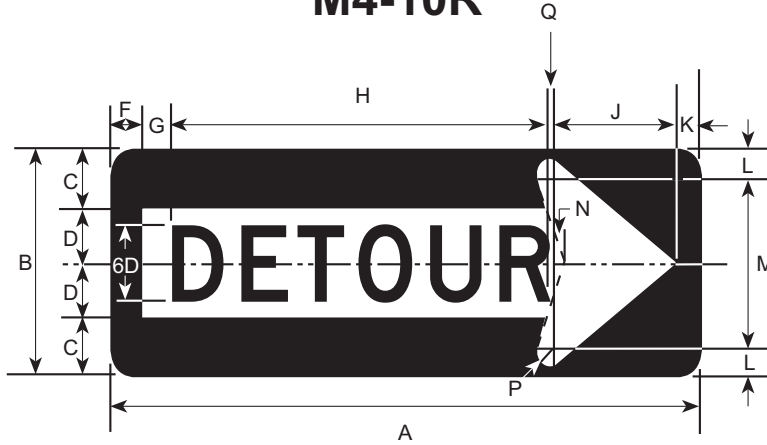

M4-10R

DIMENSIONS (MILLIMETERS)														
A	B	C	D	E	F	G	H	J	K	L	M	N	P	Q
1200	450	122	103	150D	75	50	694	300	69	56	338	19	31	13

DIMENSIONS (INCHES)														
A	B	C	D	E	F	G	H	J	K	L	M	N	P	Q
48	18	4 7/8	4 1/8	6D	3	2	27 3/4	12	2 3/4	2 1/4	13 1/2	3/4	1 1/4	1/2

COLORS

- LEGEND - BLACK (NON-REFL.)
- ARROW - ORANGE (REFL.)
- BACKGROUND - BLACK (NON - REFL.)