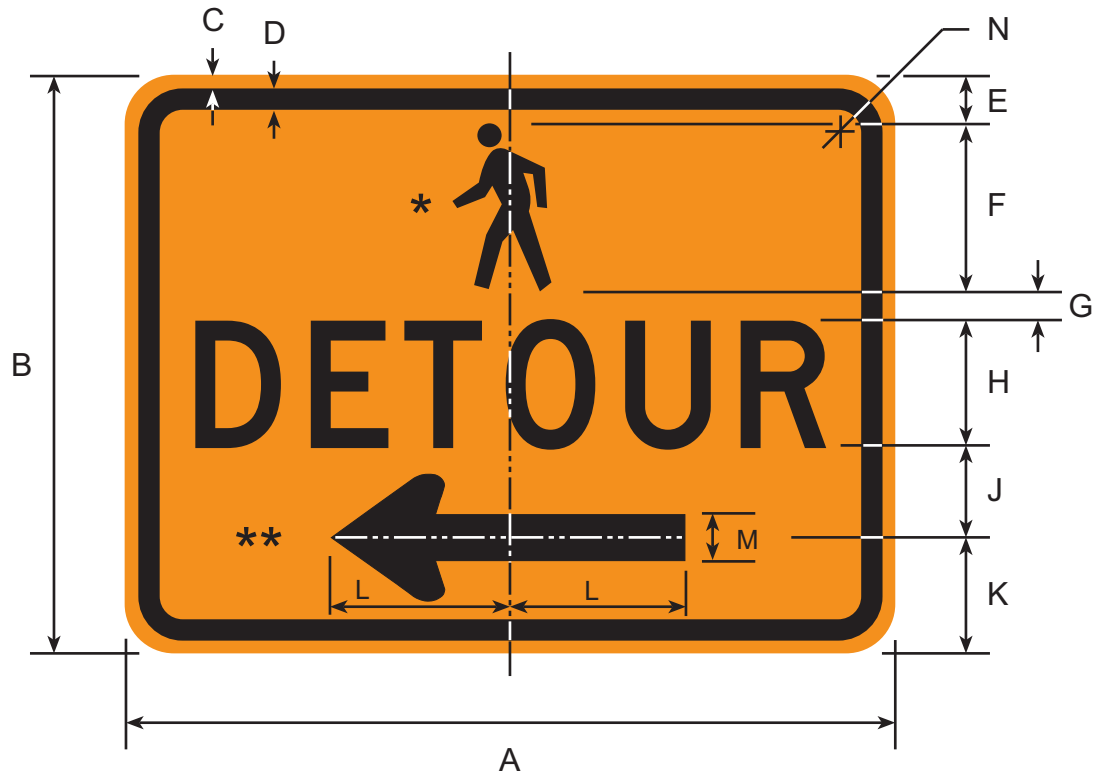

M4-9B

5/06

* SEE APPENDIX FOR SYMBOL DESIGN

** SEE APPENDIX FOR STANDARD ARROW DETAILS

DIMENSIONS (INCHES)						
A	B	C	D	E	F	G
30	24	1/2	3/4	2	7 13/64	1
48	36	3/4	1 1/4	3	10 41/64	1 41/64
60	48	3/4	1 1/4	5 13/64	13 21/64	2 5/64

H	J	K	L	M	N
5D	3 51/64	5	7	2	1 7/8
8D	5 59/64	6 51/64	11 13/64	3 13/64	3
10D	7 13/32	10	14	4	3

COLORS

LEGEND, SYMBOLS, & BORDER - BLACK (NON-REFL)
BACKGROUND - ORANGE (REFL)