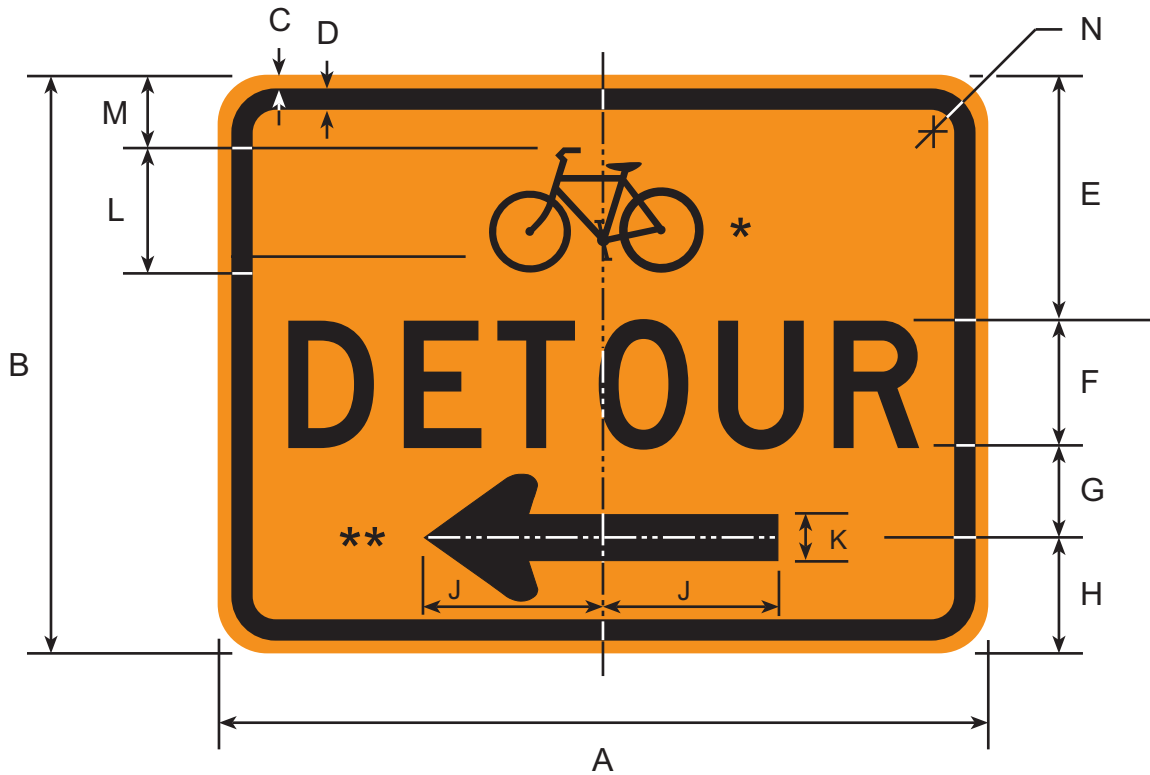

M4-9C

5/06

* SEE APPENDIX FOR SYMBOL DESIGN

** SEE APPENDIX FOR STANDARD ARROW DETAILS

DIMENSIONS (INCHES)						
A	B	C	D	E	F	G
30	24	1/2	3/4	10 13/64	5D	3 51/64
48	36	3/4	1 1/4	15 19/64	8D	5 59/64
60	48	3/4	1 1/4	20 39/64	10D	7 13/32

H	J	K	L	M	N
5	7	2	5 21/64	9	1 7/8
6 51/64	11 13/64	3 13/64	6 59/64	13 17/32	3
10	14	4	8 5/64	16 13/16	3

COLORS

LEGEND, SYMBOLS, & BORDER - BLACK (NON-REFL)
BACKGROUND - ORANGE (REFL)