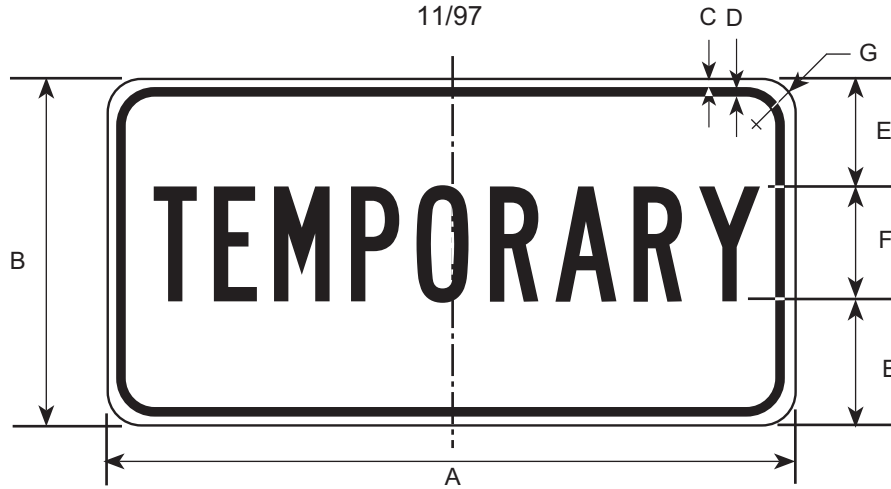

M4-7

11/97

COLORS

LEGEND—BLACK (NON-REFL)
BACKGROUND—WHITE (REFL)