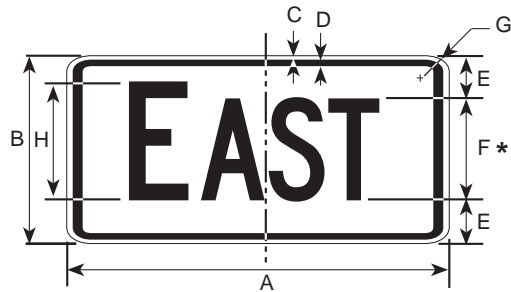

M3-2

03/03

* Reduce Spacing 20% for 24" width sign and 50% for 30" width sign

DIMENSIONS (MILLIMETERS)							
A	B	C	D	E	F	G	H
600	300	9	16	75	150C	38	175C
750	375	9	16	88	200C	38	225C

DIMENSIONS (MILLIMETERS)							
A	B	C	D	E	F	G	H
600	300	9	16	75	150C	38	175C
750	375	9	16	88	200C	38	225C

DIMENSIONS (INCHES)							
A	B	C	D	E	F	G	H
24	12	3/8	5/8	3	6C	1 1/2	7C
30	15	3/8	5/8	3 1/2	8C	1 1/2	9C

DIMENSIONS (INCHES)							
A	B	C	D	E	F	G	H
24	12	3/8	5/8	3	6C	1 1/2	7C
30	15	3/8	5/8	3 1/2	8C	1 1/2	9C

COLORS

LEGEND - BLACK (REFL.)
BACKGROUND - WHITE (REFL.)