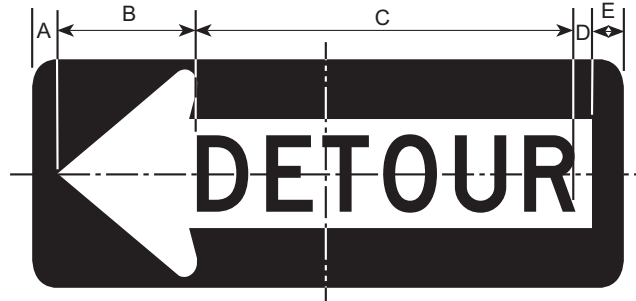

## M4-10L

DIMENSIONS (MILLIMETERS)				
A	B	C	D	E
69	313	694	50	75

DIMENSIONS (INCHES)				
A	B	C	D	E
2 3/4	12 1/2	27 3/4	2	3