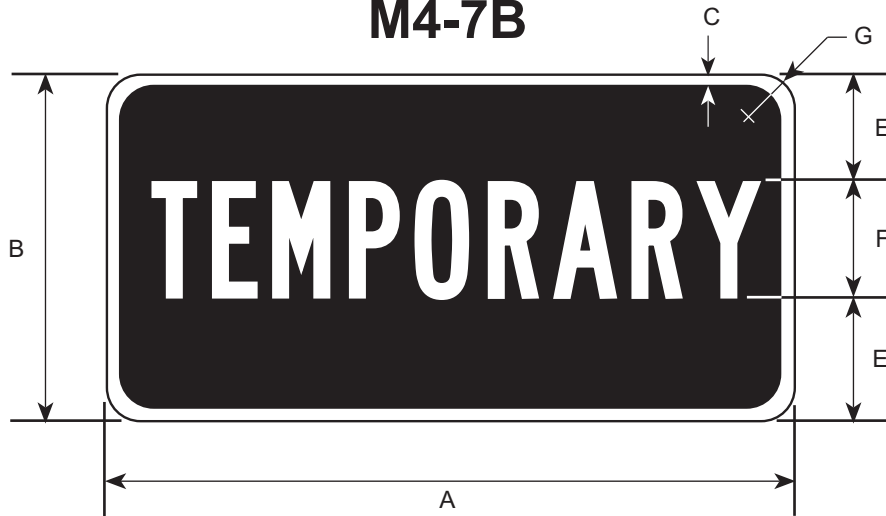

M4-7B

COLORS

LEGEND—WHITE (REFL)
BACKGROUND—BLUE (REFL)

DIMENSIONS (MILLIMETERS)

A	B	C	D	E	F	G
600	300	9	16	100	100B	38
750	375	9	16	125	125B	38

DIMENSIONS (INCHES)

A	B	C	D	E	F	G
24	12	3/8	5/8	4	4B	1 1/2
30	15	3/8	5/8	5	5B	1 1/2