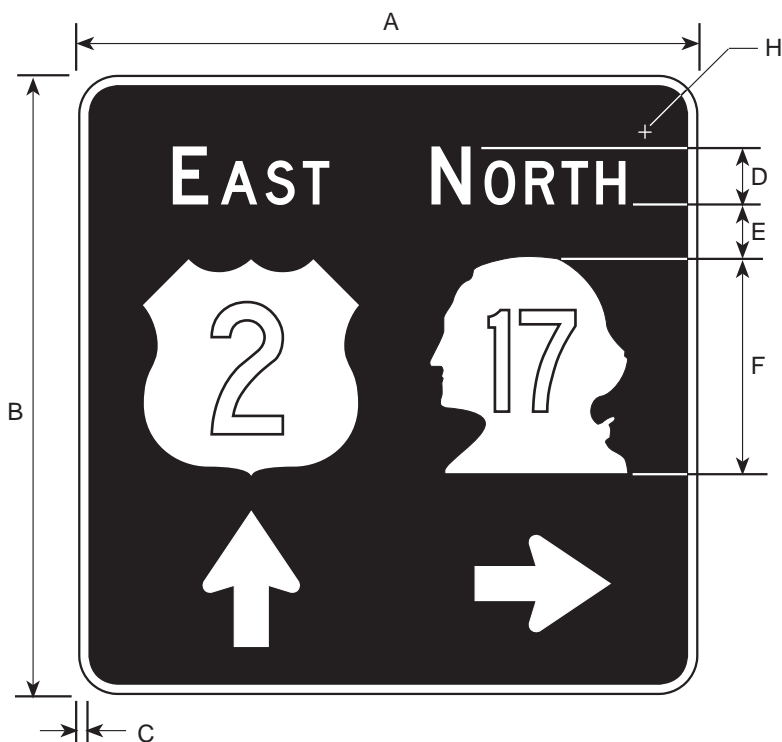

M8-401

9/03

NUMERALS ON ADJACENT SHIELDS SHALL BE THE SAME SIZE, HOWEVER, IT WILL BE PERMISSIBLE TO USE DIFFERENT LETTER SERIES IF NECESSARY AND APPROVED BY THE STATE ENGINEER.

*

THE 60" X 60" SIGN SIZE APPLIES TO THOSE SIGNS WITH ONE U.S. SHIELD AND ONE STATE SHIELD, OR TWO STATE SHIELDS MARKED EAST AND WEST. FOR SIGNS WITH TWO U.S. SHIELDS OR TWO STATE SHIELDS OR TWO STATE SHIELDS MARKED NORTH AND SOUTH, THE SIZE SHALL BE 72" X 60"

DIMENSIONS (MILLIMETERS)									
A	B	C	D	E	F	ARROW	H	SHIELD	
1500	1500	19	200D/150D	125	600	213 X 250	150	600	

DIMENSIONS (INCHES)									
A	B	C	D	E	F	ARROW	H	SHIELD	
60	60	3/4	8D/6D	5	24	8 1/2 X 10	6	24	

COLORS

LEGEND - WHITE (REFL.)

BACKGROUND - GREEN (REFL.)