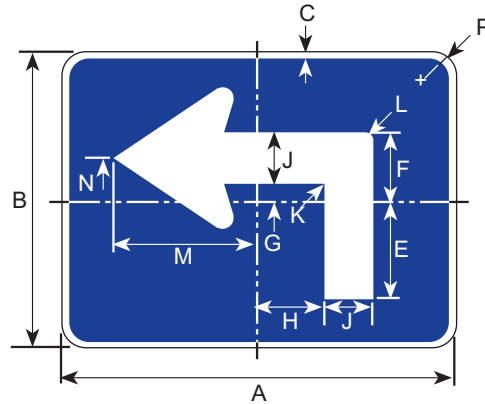

M5-1B

5/06

DIMENSIONS (MILLIMETERS)													
A	B	C	D	E	F	G	H	J	K	L	M	N	P
525	375	9	16	127	84	22	80	66	9	14	178	52	38

DIMENSIONS (INCHES)													
A	B	C	D	E	F	G	H	J	K	L	M	N	P
21	15	3/8	5/8	5 1/16	3 3/8	3/4	3 3/16	2 5/8	3/8	9/16	7 1/8	2 1/16	1 1/2