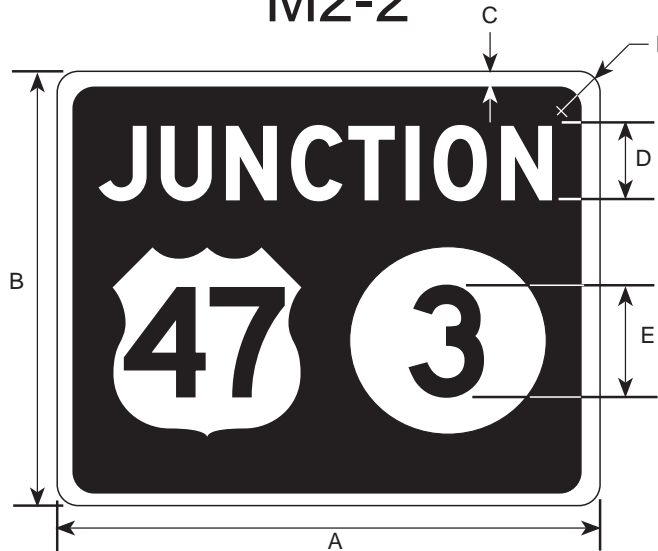

M2-2

* USE STANDARD SHIELD DESIGNS
*INCREASE WIDTH WHERE MORE THAN TWO SHIELDS ARE USED

DIMENSIONS					
A	B	C	D	E	F
1500	1200	18.75	200D	300C	75

DIMENSIONS					
A	B	C	D	E	F
60	48	3/4	8D	12D	3

COLORS
BORDER AND SHIELD - WHITE (REFL)
LEGEND - LINE 1-WHITE (REFL) LINE 2-BLACK (NON-REFL)
BACKGROUND - BLACK (NON-REFL) OR GREEN