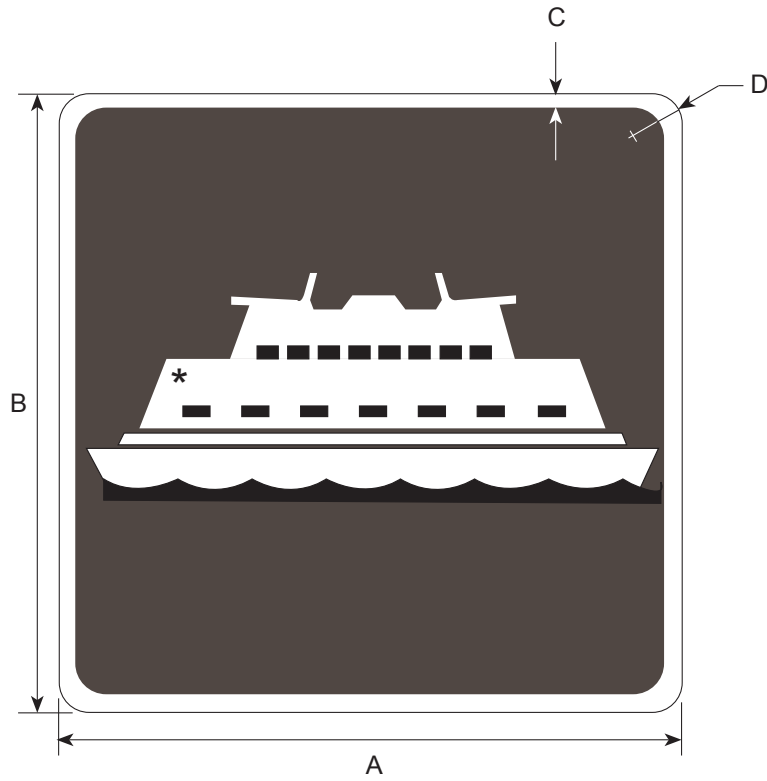

I5-801A

11/97

* SEE APPENDIX FOR SYMBOL DESIGN

SIG	DIMENSIONS			
	A	B	C	D
A	600	600	12.5	37.5
B	750	750	18.75	46.87

SIG	DIMENSIONS			
	A	B	C	D
A	24	24	1/2	1 1/2
B	30	30	3/4	1 7/8

COLOR
LEGEND- WHITE
BACKGROUND-GREEN