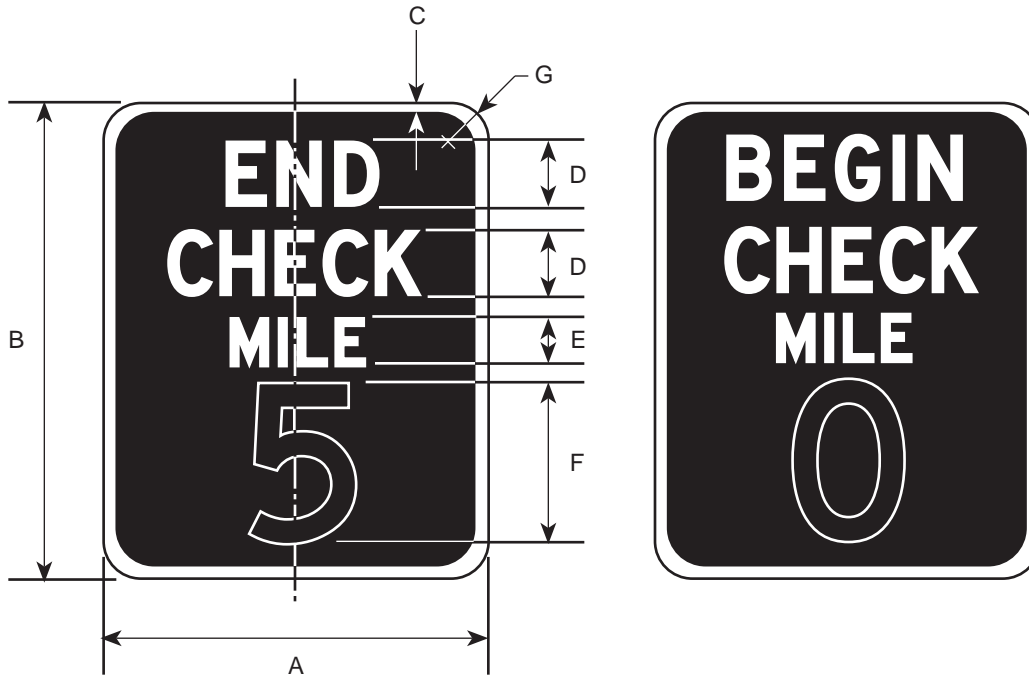

1/06

DIMENSIONS (MM)			
A	B	C	D
600	600	38	550

DIMENSIONS (INCHES)			
A	B	C	D
24	24	1 1/2	22

NOTE: CONTACT STATE SIGN SHOP FOR DETAILS

COLORS

LEGEND — WHITE (REFL)
BACKGROUND — BLUE (REFL)

I30-101

11/97

DIMENSIONS (MILLIMETERS)				
A	B	C	D	E
1500	900	50	150C	100

DIMENSIONS (INCHES)				
A	B	C	D	E
60	36	2	6C	4

COLORS

LEGEND - WHITE (NON-REFL)
BACKGROUND - BLACK (NON-REFL)

I30-301 & I30-301A

11/97

I30-301

I30-301A