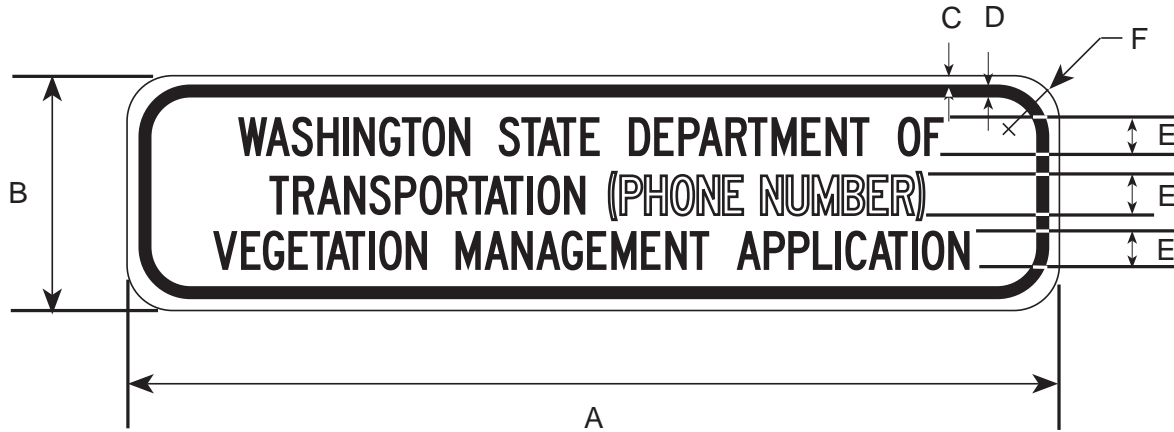

I1-301

11/97

DIMENSIONS (MILLIMETERS)					
A	B	C	D	E	F
1200	300	9	16	50C	38

DIMENSIONS (INCHES)					
A	B	C	D	E	F
48	12	3/8	5/8	2C	1 1/2

COLORS

LEGEND - BLACK (NON-REFL)
BACKGROUND - ORANGE (REFL)