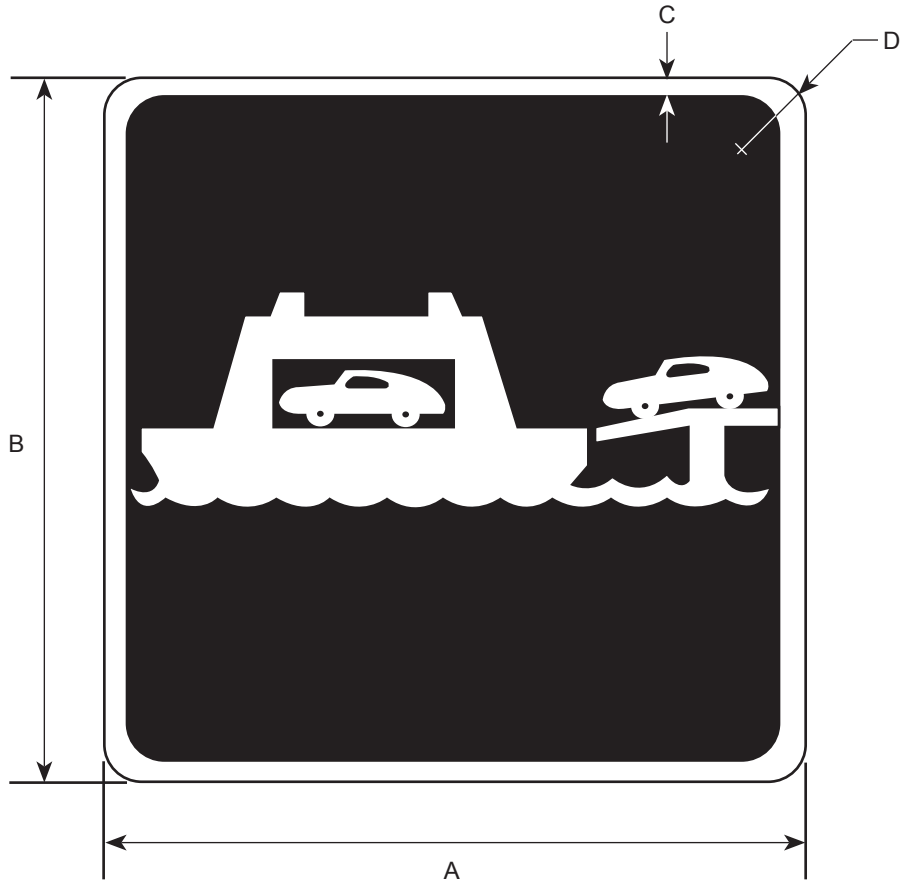

I5-801

11/97

DIMENSIONS (MILLIMETERS)				
A	B	C	SYMBOL SIZE	D
600	600	13	CONTACT STATE ENG.	38
750	750	19		47

DIMENSIONS (INCHES)				
A	B	C	SYMBOL SIZE	D
24	24	1/2	CONTACT STATE ENG.	1 1/2
30	30	3/4		1 7/8

COLORS

LEGENDó WHITE (REFL)
BACKGROUNDó GREEN (REFL)