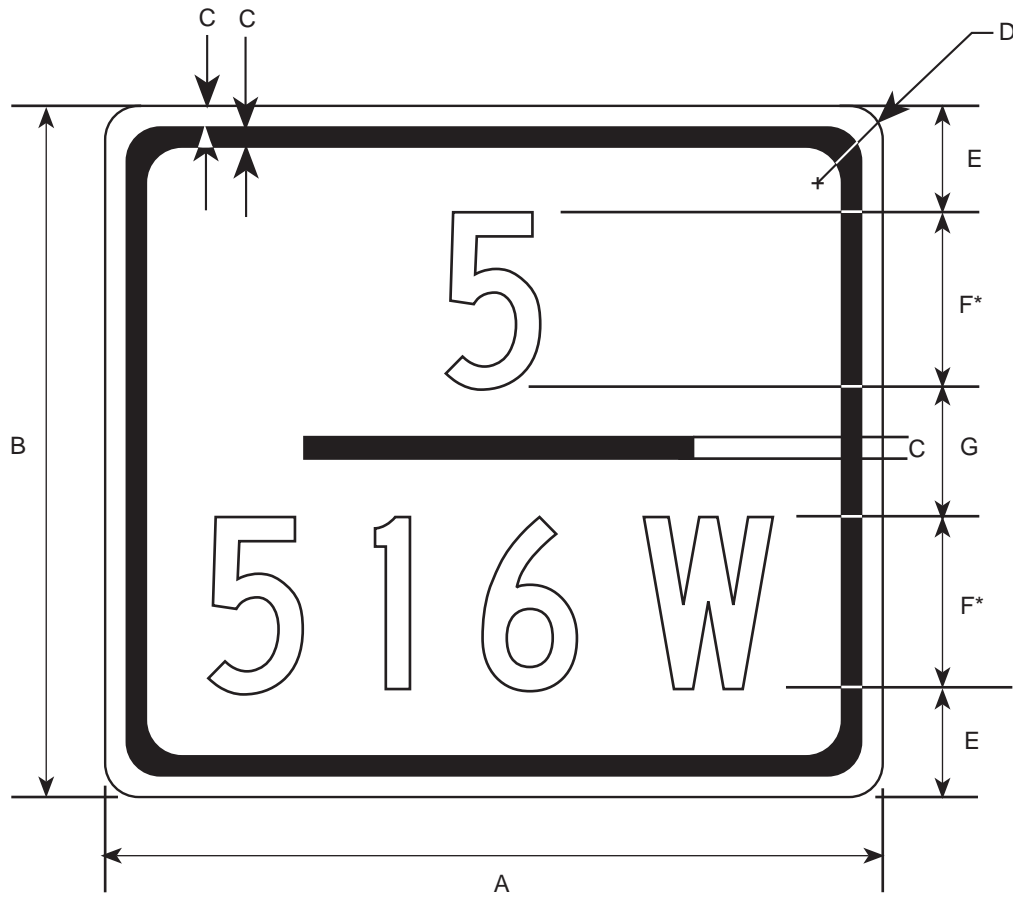

17-301

11/97

DIMENSIONS (MILLIMETERS)						
A	B	C	D	E	F	G
225	200	6	38	31	50C	38

DIMENSIONS (INCHES)						
A	B	C	D	E	F	G
9	8	1/4	1 1/2	1 1/4	2C	1 1/2

COLORS

LEGEND - BLACK (NON-REFL)
BACKGROUND - WHITE (REFL)