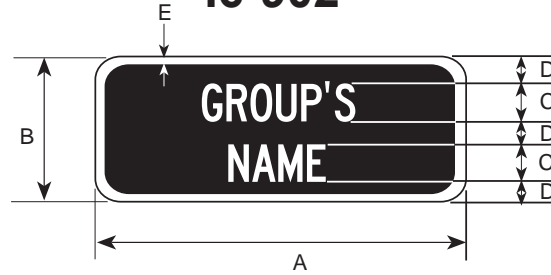

I6-902

DIMENSIONS (MILLIMETERS)				
A	B	C	D	E
750	300	75C	50	12.5

DIMENSIONS (INCHES)				
A	B	C	D	E
30	12	3C	2	1/2