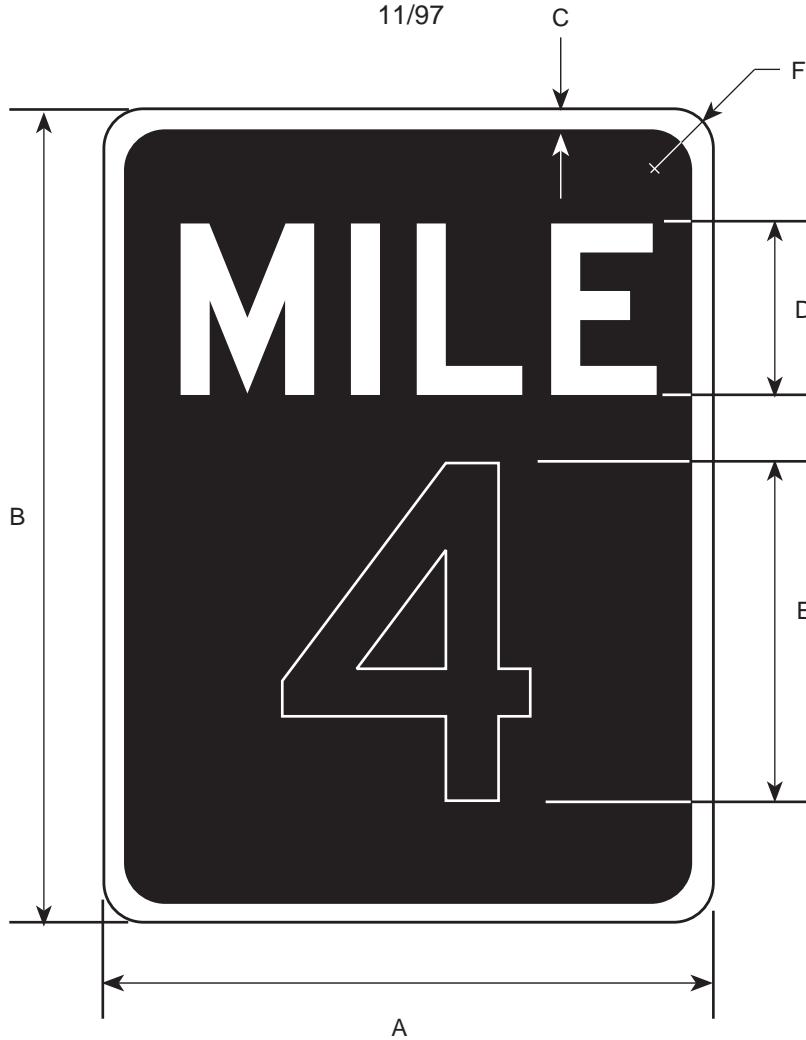

1/06

DIMENSIONS (MM)			
A	B	C	D
600	600	38	550

DIMENSIONS (INCHES)			
A	B	C	D
24	24	1 1/2	22

NOTE: CONTACT STATE SIGN SHOP FOR DETAILS

COLORS

LEGEND — WHITE (REFL)
BACKGROUND — BLUE (REFL)

I30-101

11/97

DIMENSIONS (MILLIMETERS)				
A	B	C	D	E
1500	900	50	150C	100

DIMENSIONS (INCHES)				
A	B	C	D	E
60	36	2	6C	4

COLORS

LEGEND - WHITE (NON-REFL)
BACKGROUND - BLACK (NON-REFL)

I30-301 & I30-301A

11/97

I30-301

I30-301A

DIMENSIONS (MILLIMETERS)						
A	B	C	D	E	F	G
600	750	13	100D	75D	250D	38

DIMENSIONS (INCHES)						
A	B	C	D	E	F	G
24	30	1/2	4D	3D	10D	1 1/2

COLORS

LEGEND - WHITE (NON-REFL)
BACKGROUND - BLACK (NON-REFL)

I30-401

11/97

DIMENSIONS (MILLIMETERS)					
A	B	C	D	E	F
450	600	13	125D	250D	38

DIMENSIONS (INCHES)					
A	B	C	D	E	F
18	24	1/2	5D	10D	1 1/2

COLORS

LEGEND - WHITE (NON-REFL)
 BACKGROUND - BLACK (NON-REFL)

I35-101

2/06