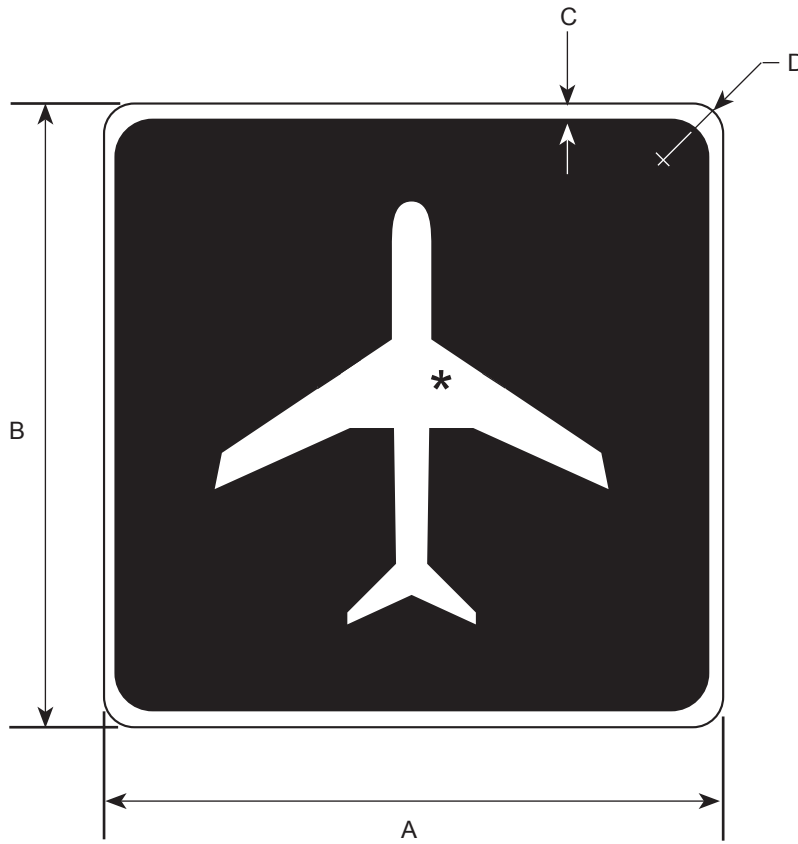

I5-104

11/97

DIMENSIONS (MILLIMETERS)						
A	B	C	D	E	F	ARROW SIZE
1200	900	16	22	150D	56	225 X 150

DIMENSIONS (INCHES)						
A	B	C	D	E	F	ARROW SIZE
48	36	5/8	7/8	6D	2 1/4	9 X 6

COLORS

LEGEND - WHITE (REFL)
 BACKGROUND - BROWN (REFL)

I5-5

11/97

* SEE APPENDIX FOR SYMBOL DESIGN

DIMENSIONS (MILLIMETERS)			
A	B	C	D
600	600	13	38
750	750	19	47

DIMENSIONS (INCHES)			
A	B	C	D
24	24	1/2	1 1/2
30	30	3/4	1 7/8

COLORS

LEGENDó WHITE (REFL)
BACKGROUNDó GREEN (REFL)