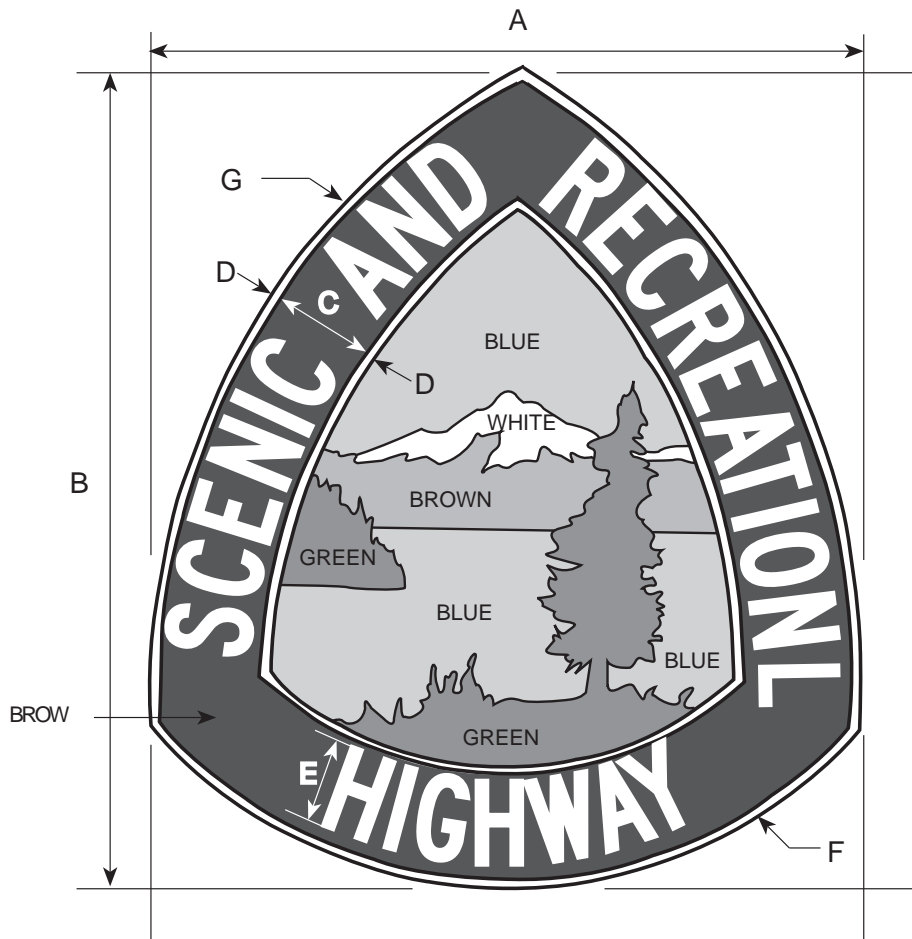

I4-401

11/97

DIMENSIONS						
A	B	C	D	E	F	G
900	1050	137.5	12.5	100C	600	900

DIMENSIONS						
A	B	C	D	E	F	G
36	42	5 1/2	1/2	4C	24	36

COLOR

LEGEND - WHITE LETTERS, COLOR AS NOTED

BACKGROUND - FULLY REFLECTORIZED