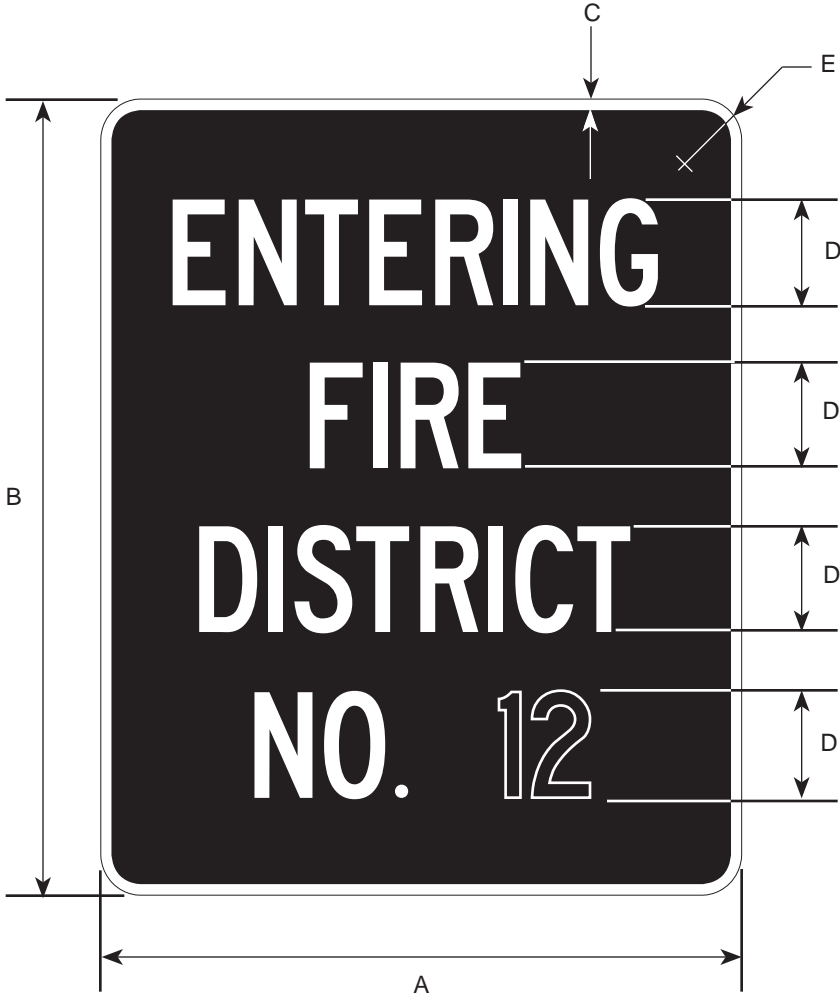

I8-801

11/97

DIMENSIONS (MILLIMETERS)						
A	B	C	D	E	F	G
900	750	125C	50C	19	38	400

DIMENSIONS (INCHES)						
A	B	C	D	E	F	G
36	30	5C	2C	3/4	1 1/2	16

COLORS

LEGEND - BLACK (NON-REFL)

BACKGROUND - WHITE (REFL)

18-804

3/97

DIMENSIONS (MILLIMETERS)				
A	B	C	D	E
600	750	9	100C	100

DIMENSIONS (INCHES)				
A	B	C	D	E
24	30	3/8	4C	4

COLORS

LEGEND - WHITE (REFL)
BACKGROUND - BLUE (REFL)

18-901

2/98