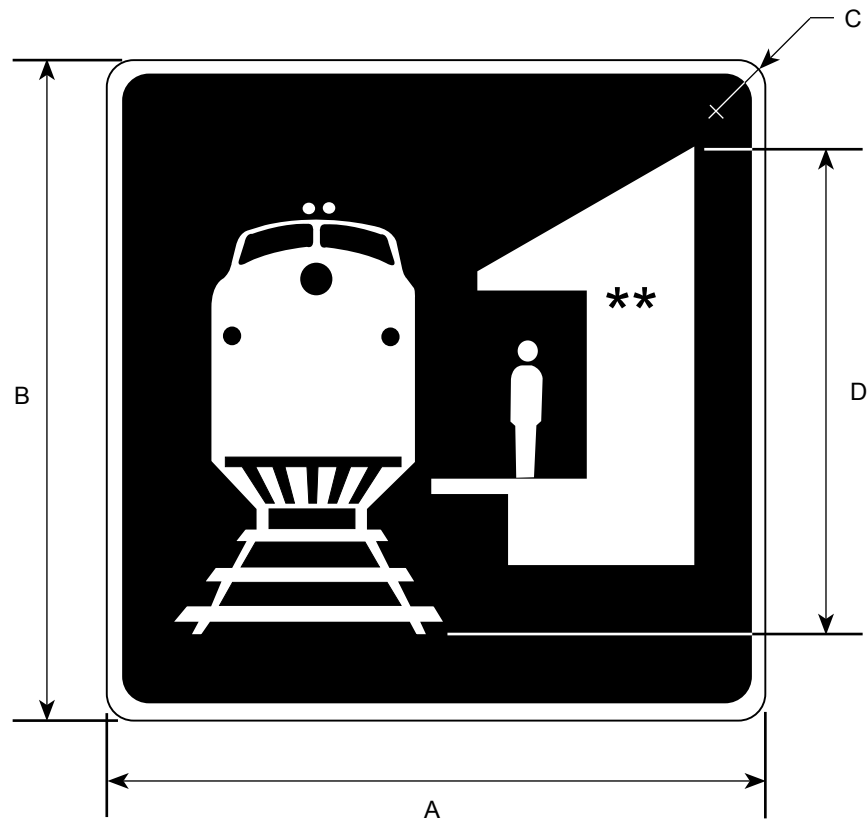

15-7

11/97

* SEE APPENDIX FOR SYMBOL DESIGN

DIMENSIONS (MILLIMETERS)			
A	B	C	D
600	600	38	450
750	750	47	563

DIMENSIONS (INCHES)			
A	B	C	D
24	24	1 1/2	18
30	30	1 7/8	22 1/2

COLORS
LEGEND—WHITE (REFL)
BACKGROUND— GREEN (REFL)