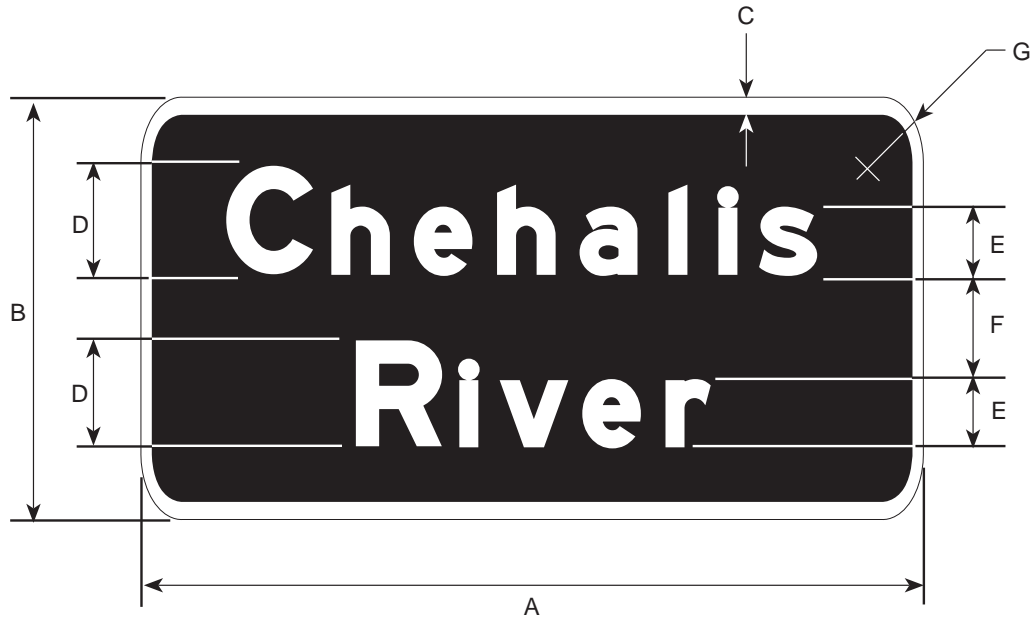

I3-101

11/97

DIMENSIONS (MILLIMETERS)							
CODE	A	B	C	D	E	F	G
A	VAR	600	19	150UC	113LC	100	75
B	VAR	900	38	200UC	150LC	150	113

DIMENSIONS (INCHES)							
CODE	A	B	C	D	E	F	G
A	VAR	24	3/4	6UC	4 1/2LC	4	3
B	VAR	36	1 1/2	8UC	6LC	6	4.5

COLORS

LEGEND - WHITE (REFL)
BACKGROUND - GREEN (REFL)