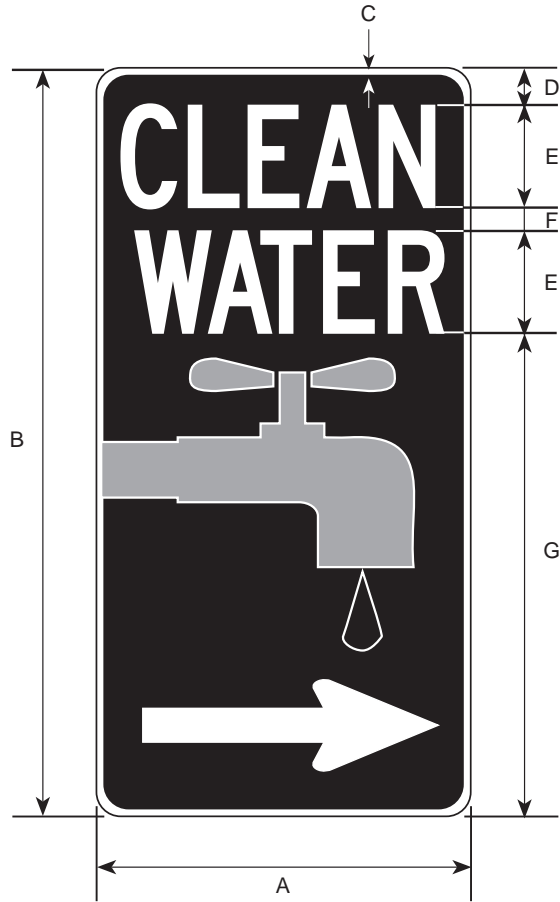

18-705

6/00

* SEE APPENDIX FOR STANDARD ARROW AND FAUCET DETAILS

DIMENSIONS (MILLIMETERS)						
A	B	C	D	E	F	G
150	300	6	20	50C	13	167
300	600	9	43	50E	13	444

DIMENSIONS (INCHES)						
A	B	C	D	E	F	G
6	12	1/4	7/8	2C	1/2	6 5/8
12	24	3/8	1 3/4	2E	1/2	17 3/4

COLORS

LEGEND - WHITE (NON-REFL)

BACKGROUND - BLUE (REFL)