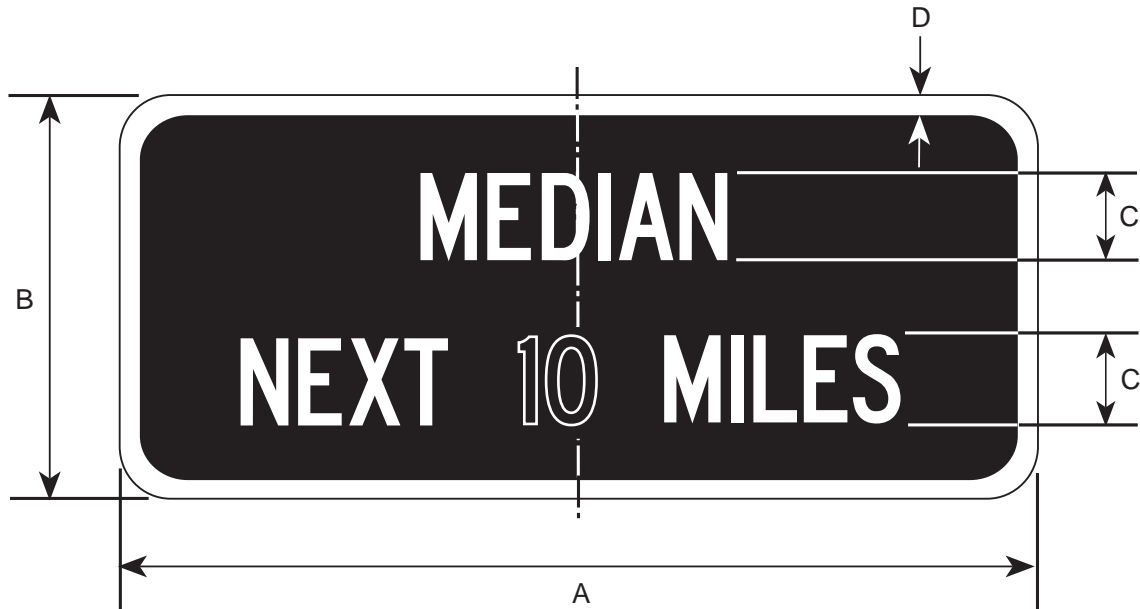

I6-905A

11/97

DIMENSIONS (MILLIMETERS)			
A	B	C	D
1200	450	100C	13

DIMENSIONS (INCHES)			
A	B	C	D
48	18	4C	1/2

COLORS

LEGEND - WHITE (REFL)
BACKGROUND - BLUE (REFL)