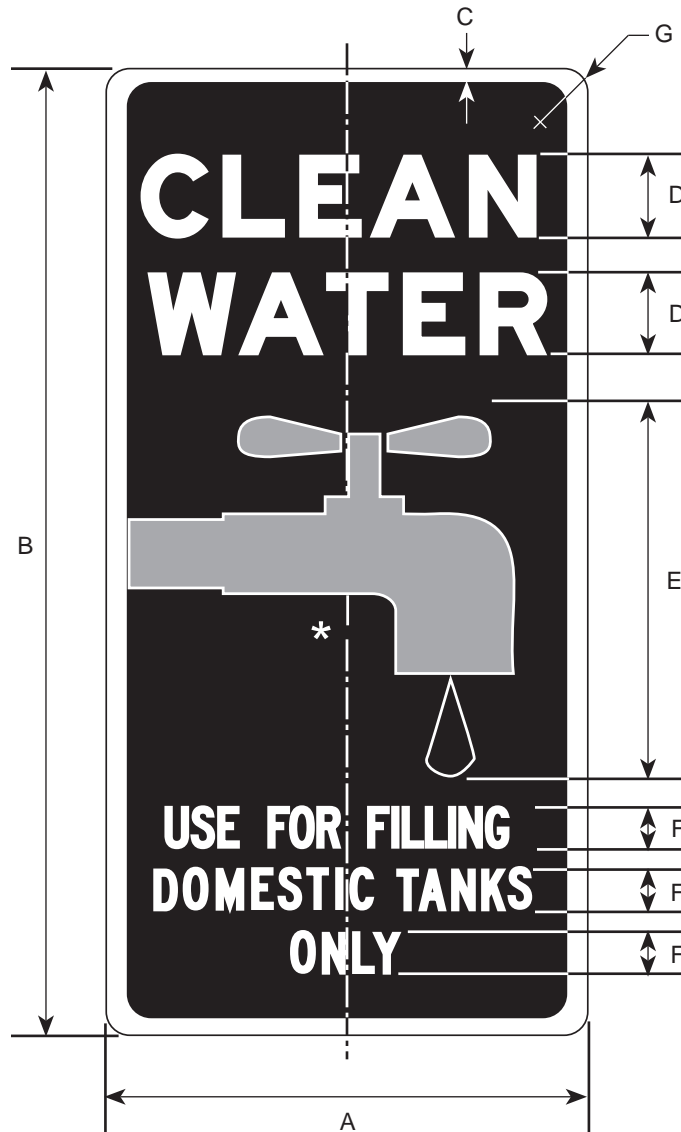

DIMENSIONS (INCHES)						
A	B	C	D	E	F	G
6	12	1/4	7/8	2C	1/2	6 5/8
12	24	3/8	1 3/4	2E	1/2	17 3/4

COLORS

LEGEND - WHITE (NON-REFL)

BACKGROUND - BLUE (REFL)

18-706

11/97

* SEE APPENDIX FOR STANDARD FAUCET DETAILS