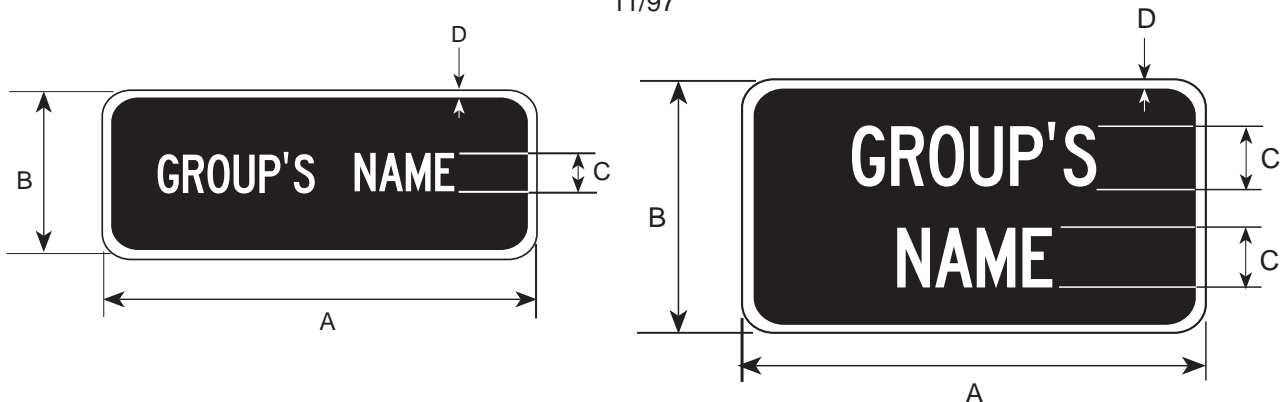

I6-902A

11/97

DIMENSIONS (MILLIMETERS)			
A	B	C	D
1200	300	100C	13

DIMENSIONS (INCHES)			
A	B	C	D
48	12	4C	1/2

DIMENSIONS (MILLIMETERS)			
A	B	C	D
1200	450	100C	13

DIMENSIONS (INCHES)			
A	B	C	D
48	18	4C	1/2

20 SPACES PER LINE