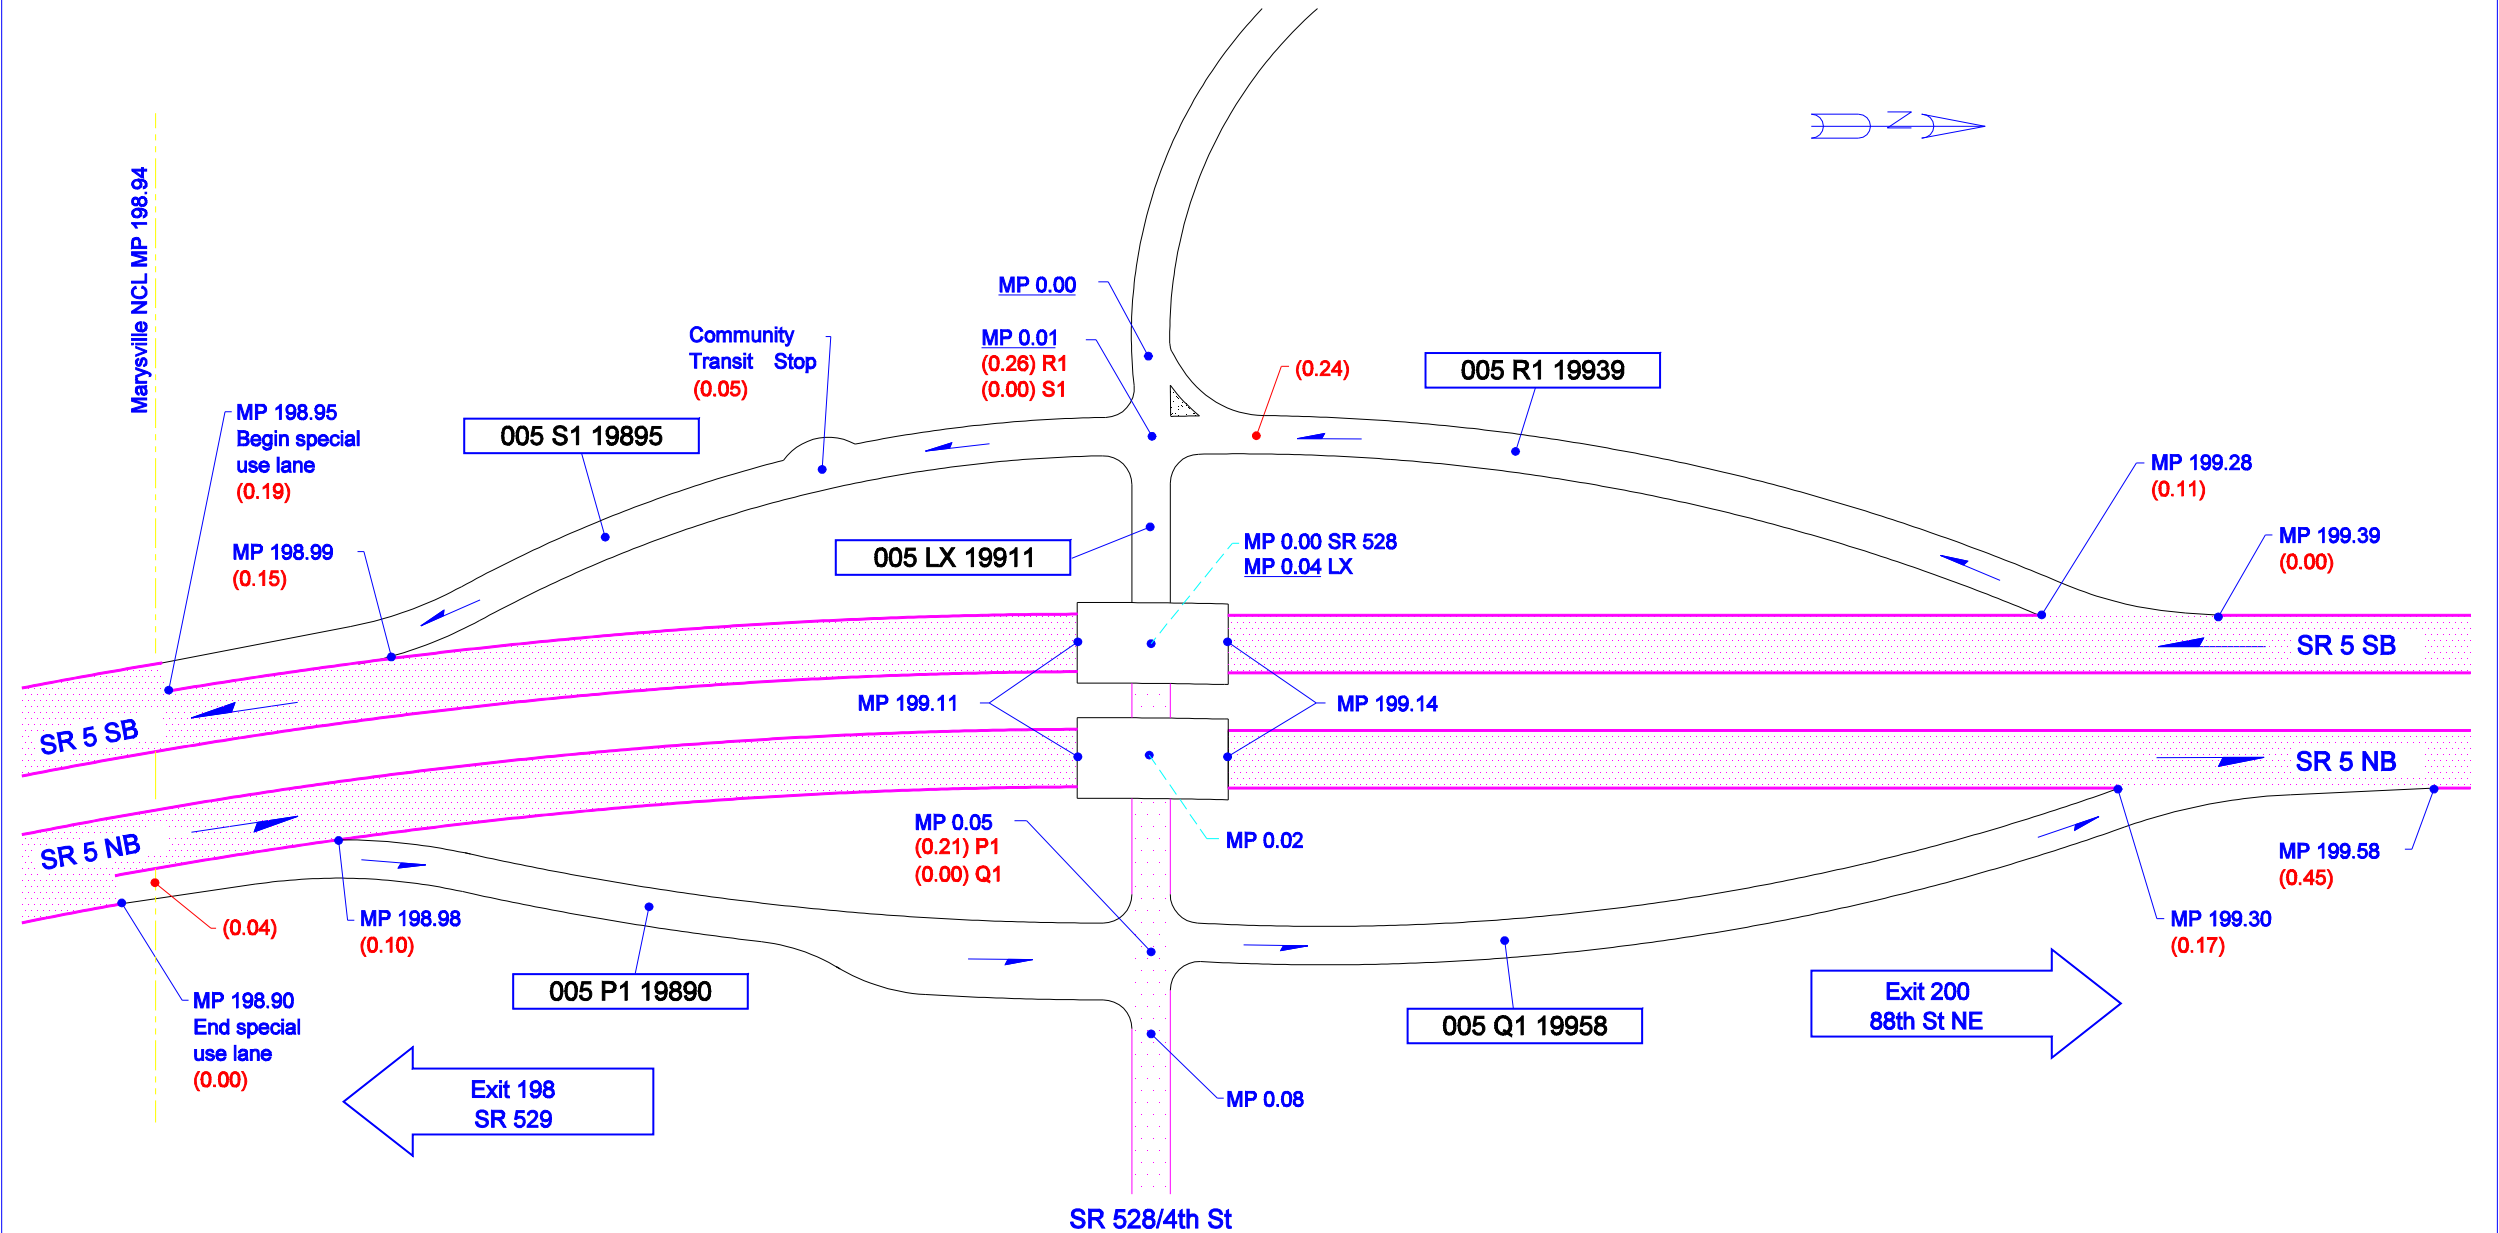

Marine Dr NE/Tulalip Rd

Not To Scale

01/12/2006

KLK

WSDOT NORTHWEST REGION

MARYSVILLE, SNOHOMISH COUNTY

JUNCTION SR 528/4TH ST

SR 5 - EXIT 199