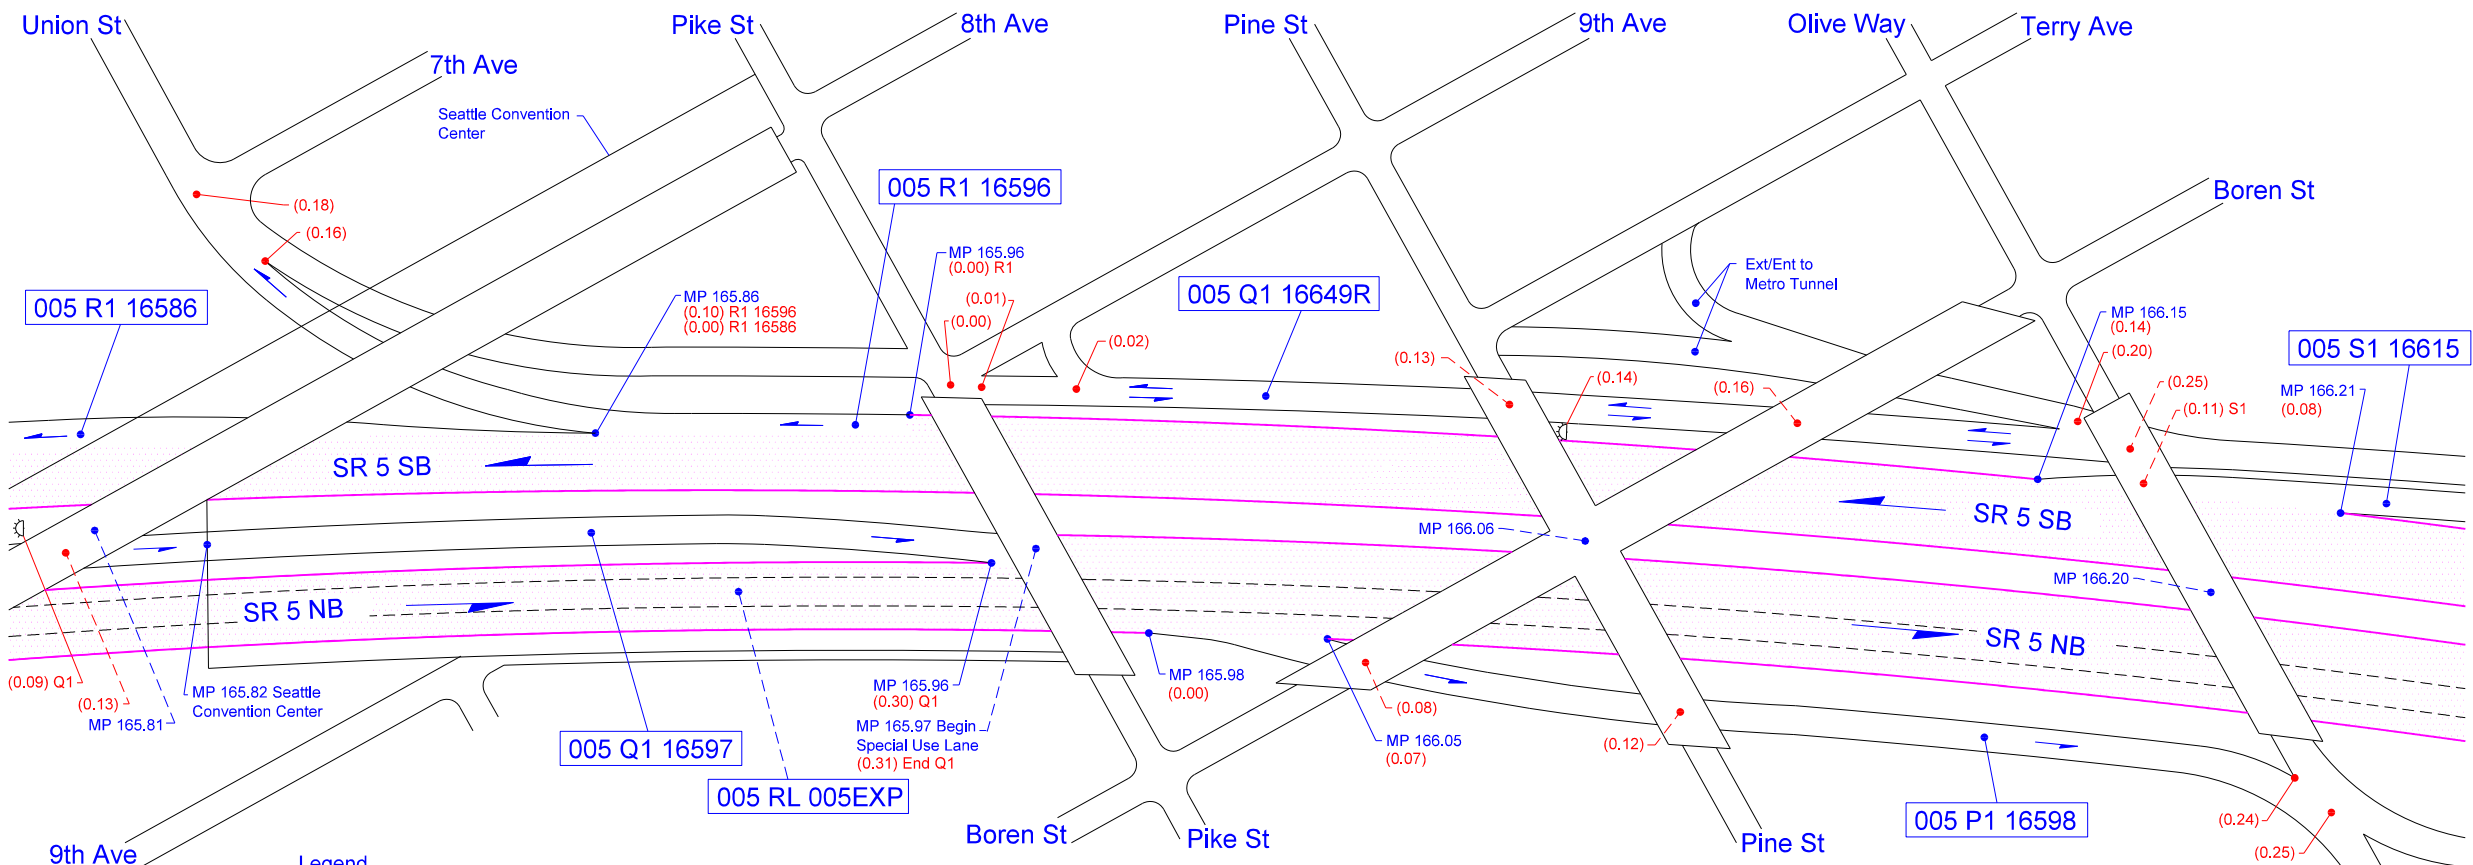

Exit 165A  
James St

**Legend**  
 Indicates ramp metering station