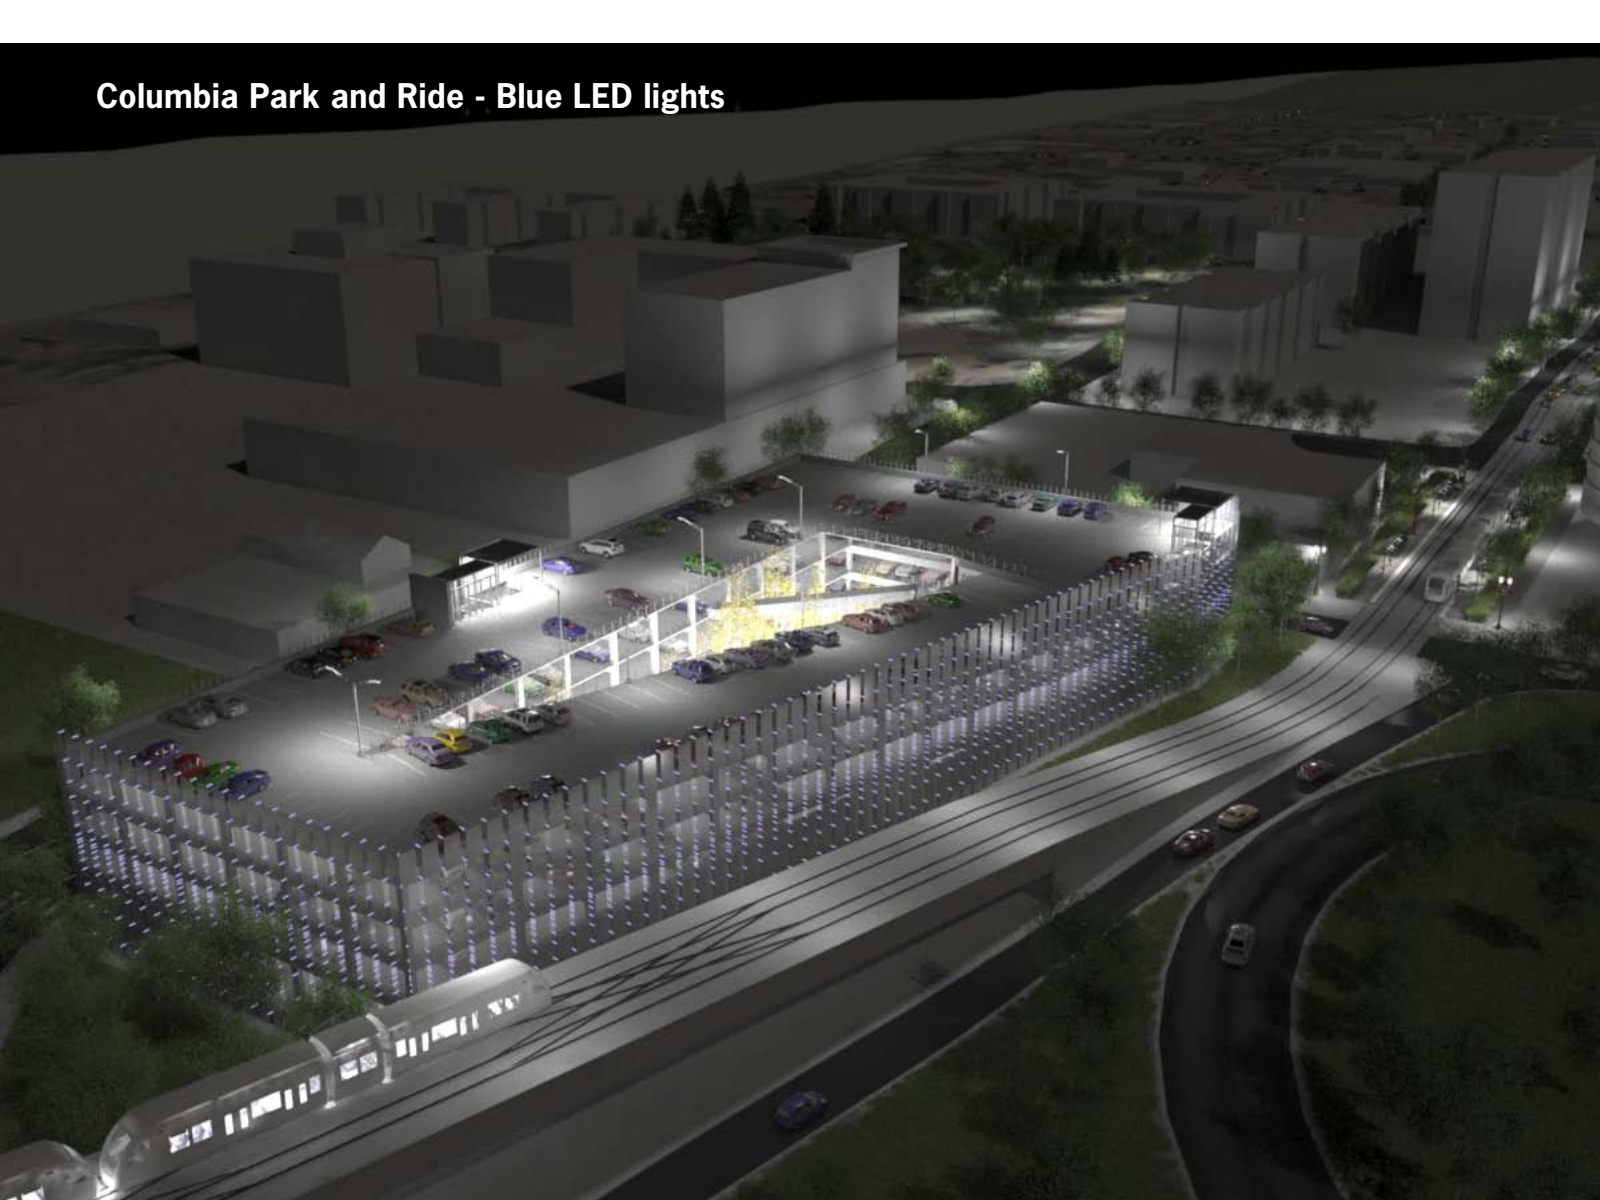

Columbia Park and Ride

Columbia Park and Ride

Columbia Park and Ride - Yellow LED lights

Columbia Park and Ride - Red LED lights

Columbia Park and Ride - Blue LED lights

Columbia Park and Ride - Green LED lights