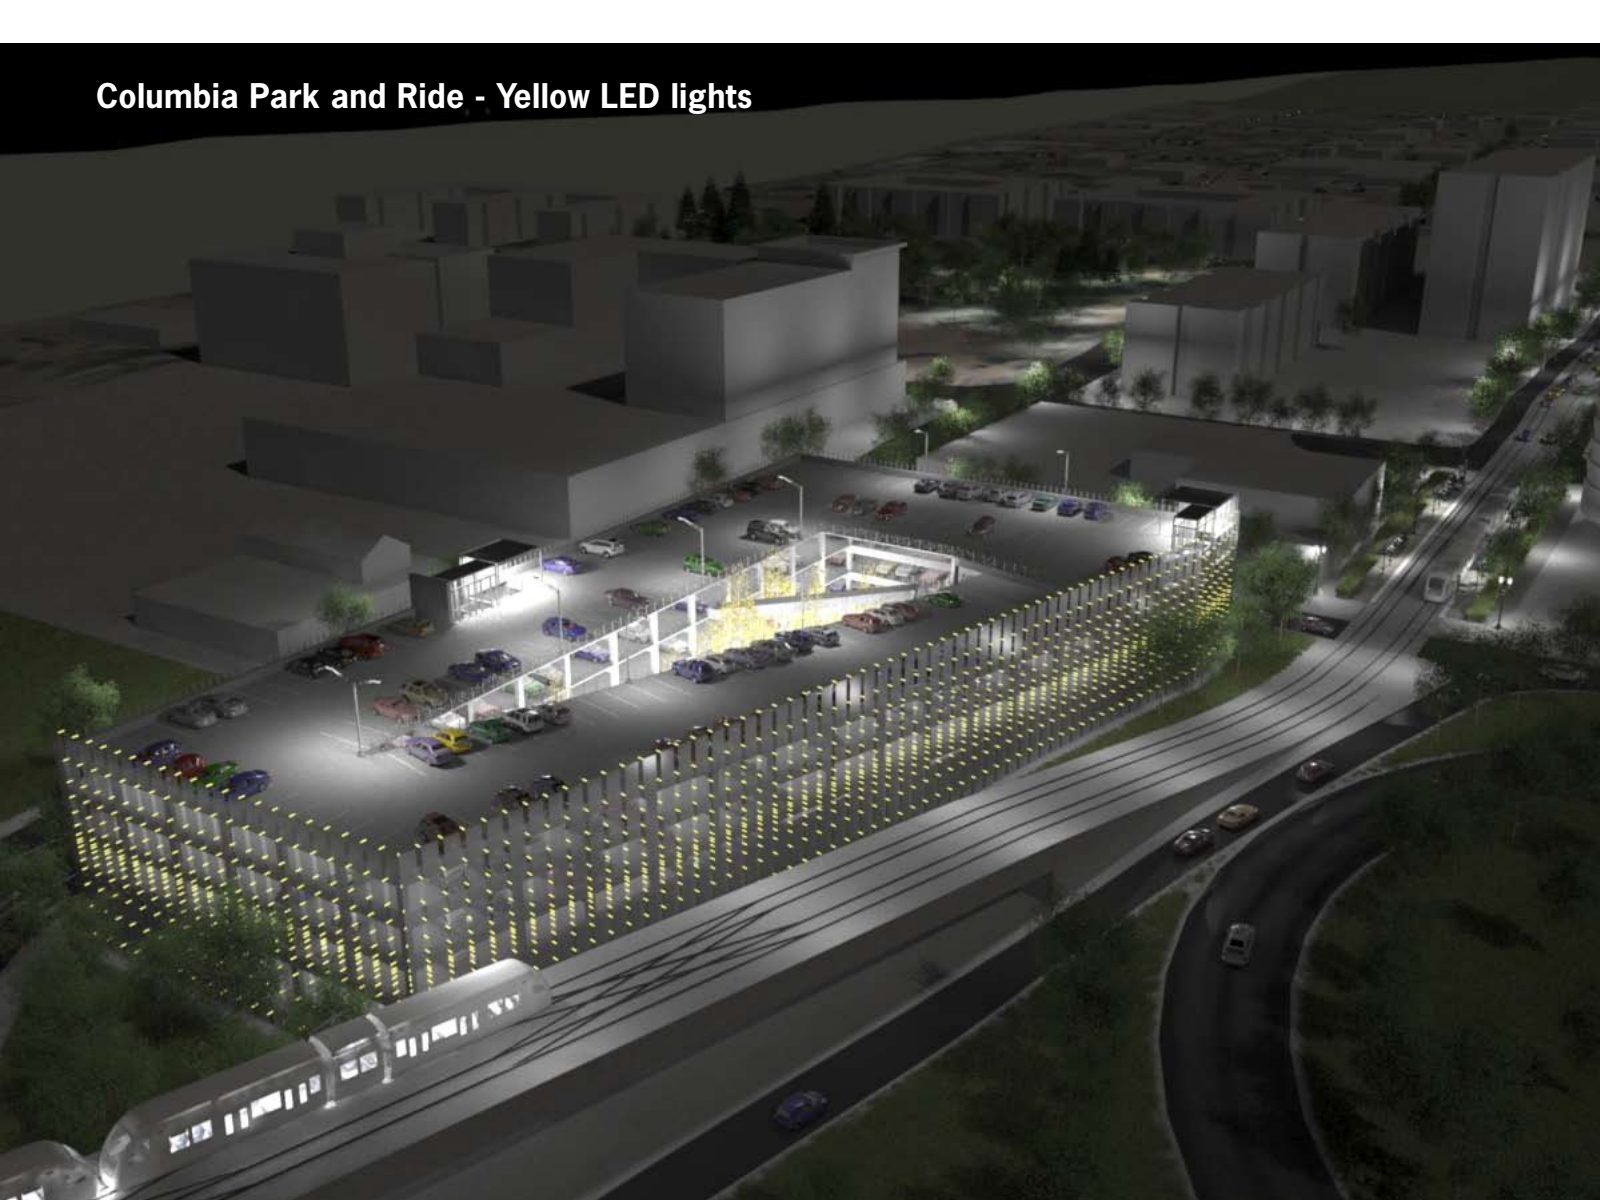

Columbia Park and Ride

Columbia Park and Ride

Columbia Park and Ride - Yellow LED lights

Columbia Park and Ride - Red LED lights

Columbia Park and Ride - Blue LED lights

Columbia Park and Ride - Green LED lights