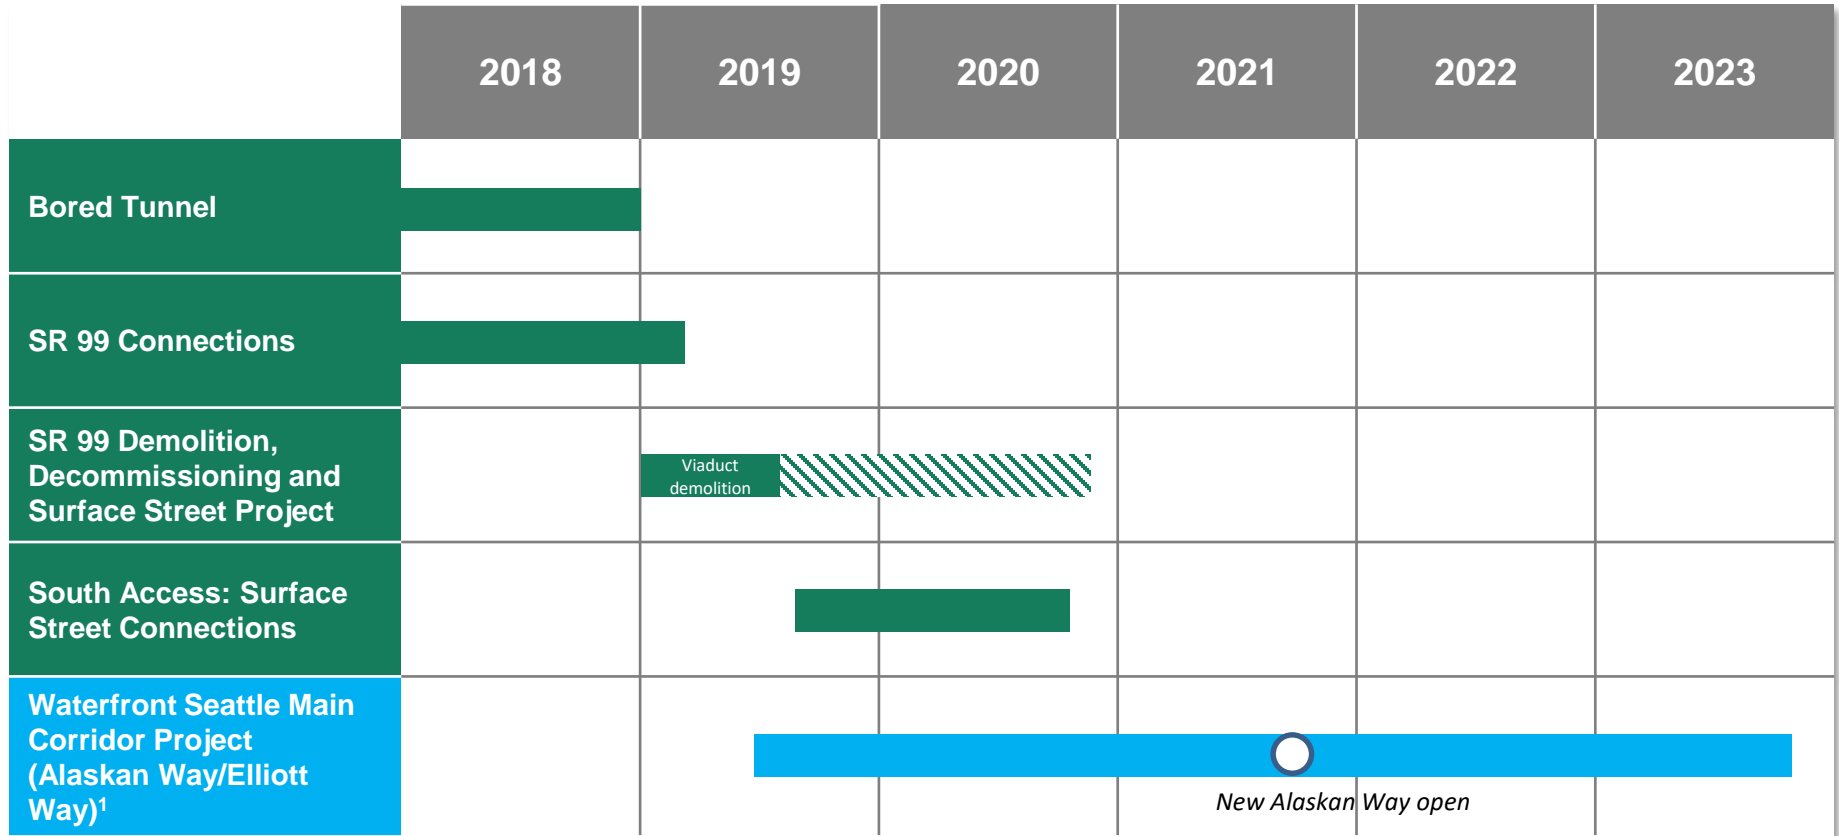

Program construction schedule

¹ Per City of Seattle's Waterfront Seattle schedule