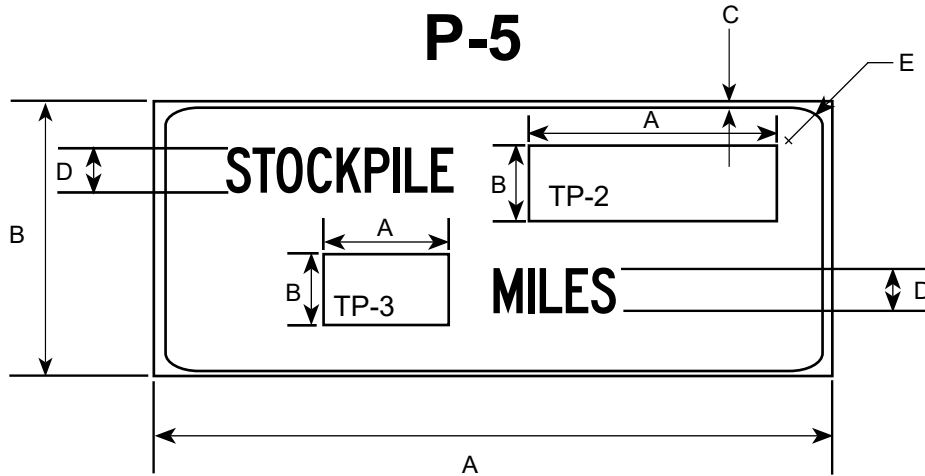

LEGEND - BLACK (NON-REFL)
BACKGROUND - ORANGE (REFL)

P-3, P-4

11/97

PANEL	DIMENSIONS (MILLIMETERS)				
	A	B	C	D	E
	600	450	16	50C	38
TP-2	200	75	—	50C	—

PANEL	DIMENSIONS (INCHES)				
	A	B	C	D	E
	24	18	5/8	2C	1 1/2
TP-2	8	3	—	2C	—

COLORS

LEGEND - BLACK (NON-REFL)
BACKGROUND - ORANGE (REFL)

P-5, P-6

11/97

P-6

PANEL	DIMENSIONS (MILLIMETERS)				
	A	B	C	D	E
	600	450	16	50C	38
TP-2	200	75	—	50C	—
TP-3	100	75	—	50C	—

PANEL	DIMENSIONS (INCHES)				
	A	B	C	D	E
	24	18	5/8	2C	1 1/2
TP-2	8	3	—	2C	—
TP-3	4	3	—	2C	—