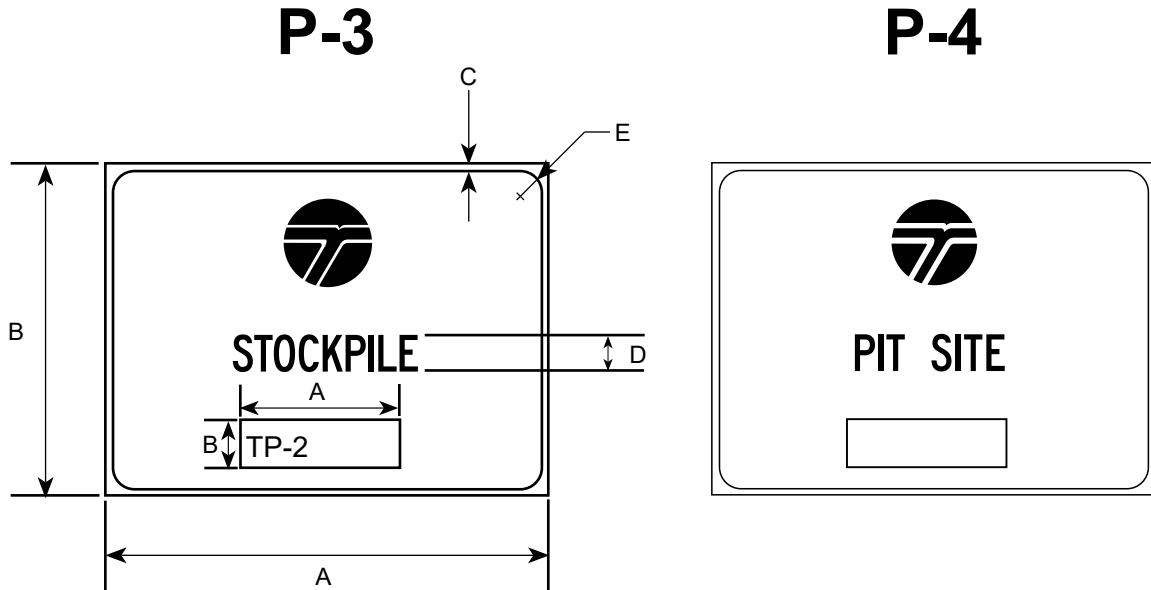

P-1, P-2

11/97

PANEL	DIMENSIONS (MILLIMETERS)					
	A	B	C	D	E	F
	600	450	16	50C	9	38
TP-1	525	200	—	31C	—	—

PANEL	DIMENSIONS (INCHES)					
	A	B	C	D	E	F
	24	18	5/8	2C	3/8	1 1/2
TP-1	21	8	—	1 1/4C	—	—

COLORS

LEGEND - BLACK (NON-REFL)
BACKGROUND - ORANGE (REFL)

P-3, P-4

11/97

PANEL	DIMENSIONS (MILLIMETERS)				
	A	B	C	D	E
	600	450	16	50C	38
TP-2	200	75	—	50C	—

PANEL	DIMENSIONS (INCHES)				
	A	B	C	D	E
	24	18	5/8	2C	1 1/2
TP-2	8	3	—	2C	—

COLORS

LEGEND - BLACK (NON-REFL)
BACKGROUND - ORANGE (REFL)

P-5, P-6

11/97

P-6

PANEL	DIMENSIONS (MILLIMETERS)				
	A	B	C	D	E
	600	450	16	50C	38
TP-2	200	75	—	50C	—
TP-3	100	75	—	50C	—

PANEL	DIMENSIONS (INCHES)				
	A	B	C	D	E
	24	18	5/8	2C	1 1/2
TP-2	8	3	—	2C	—
TP-3	4	3	—	2C	—