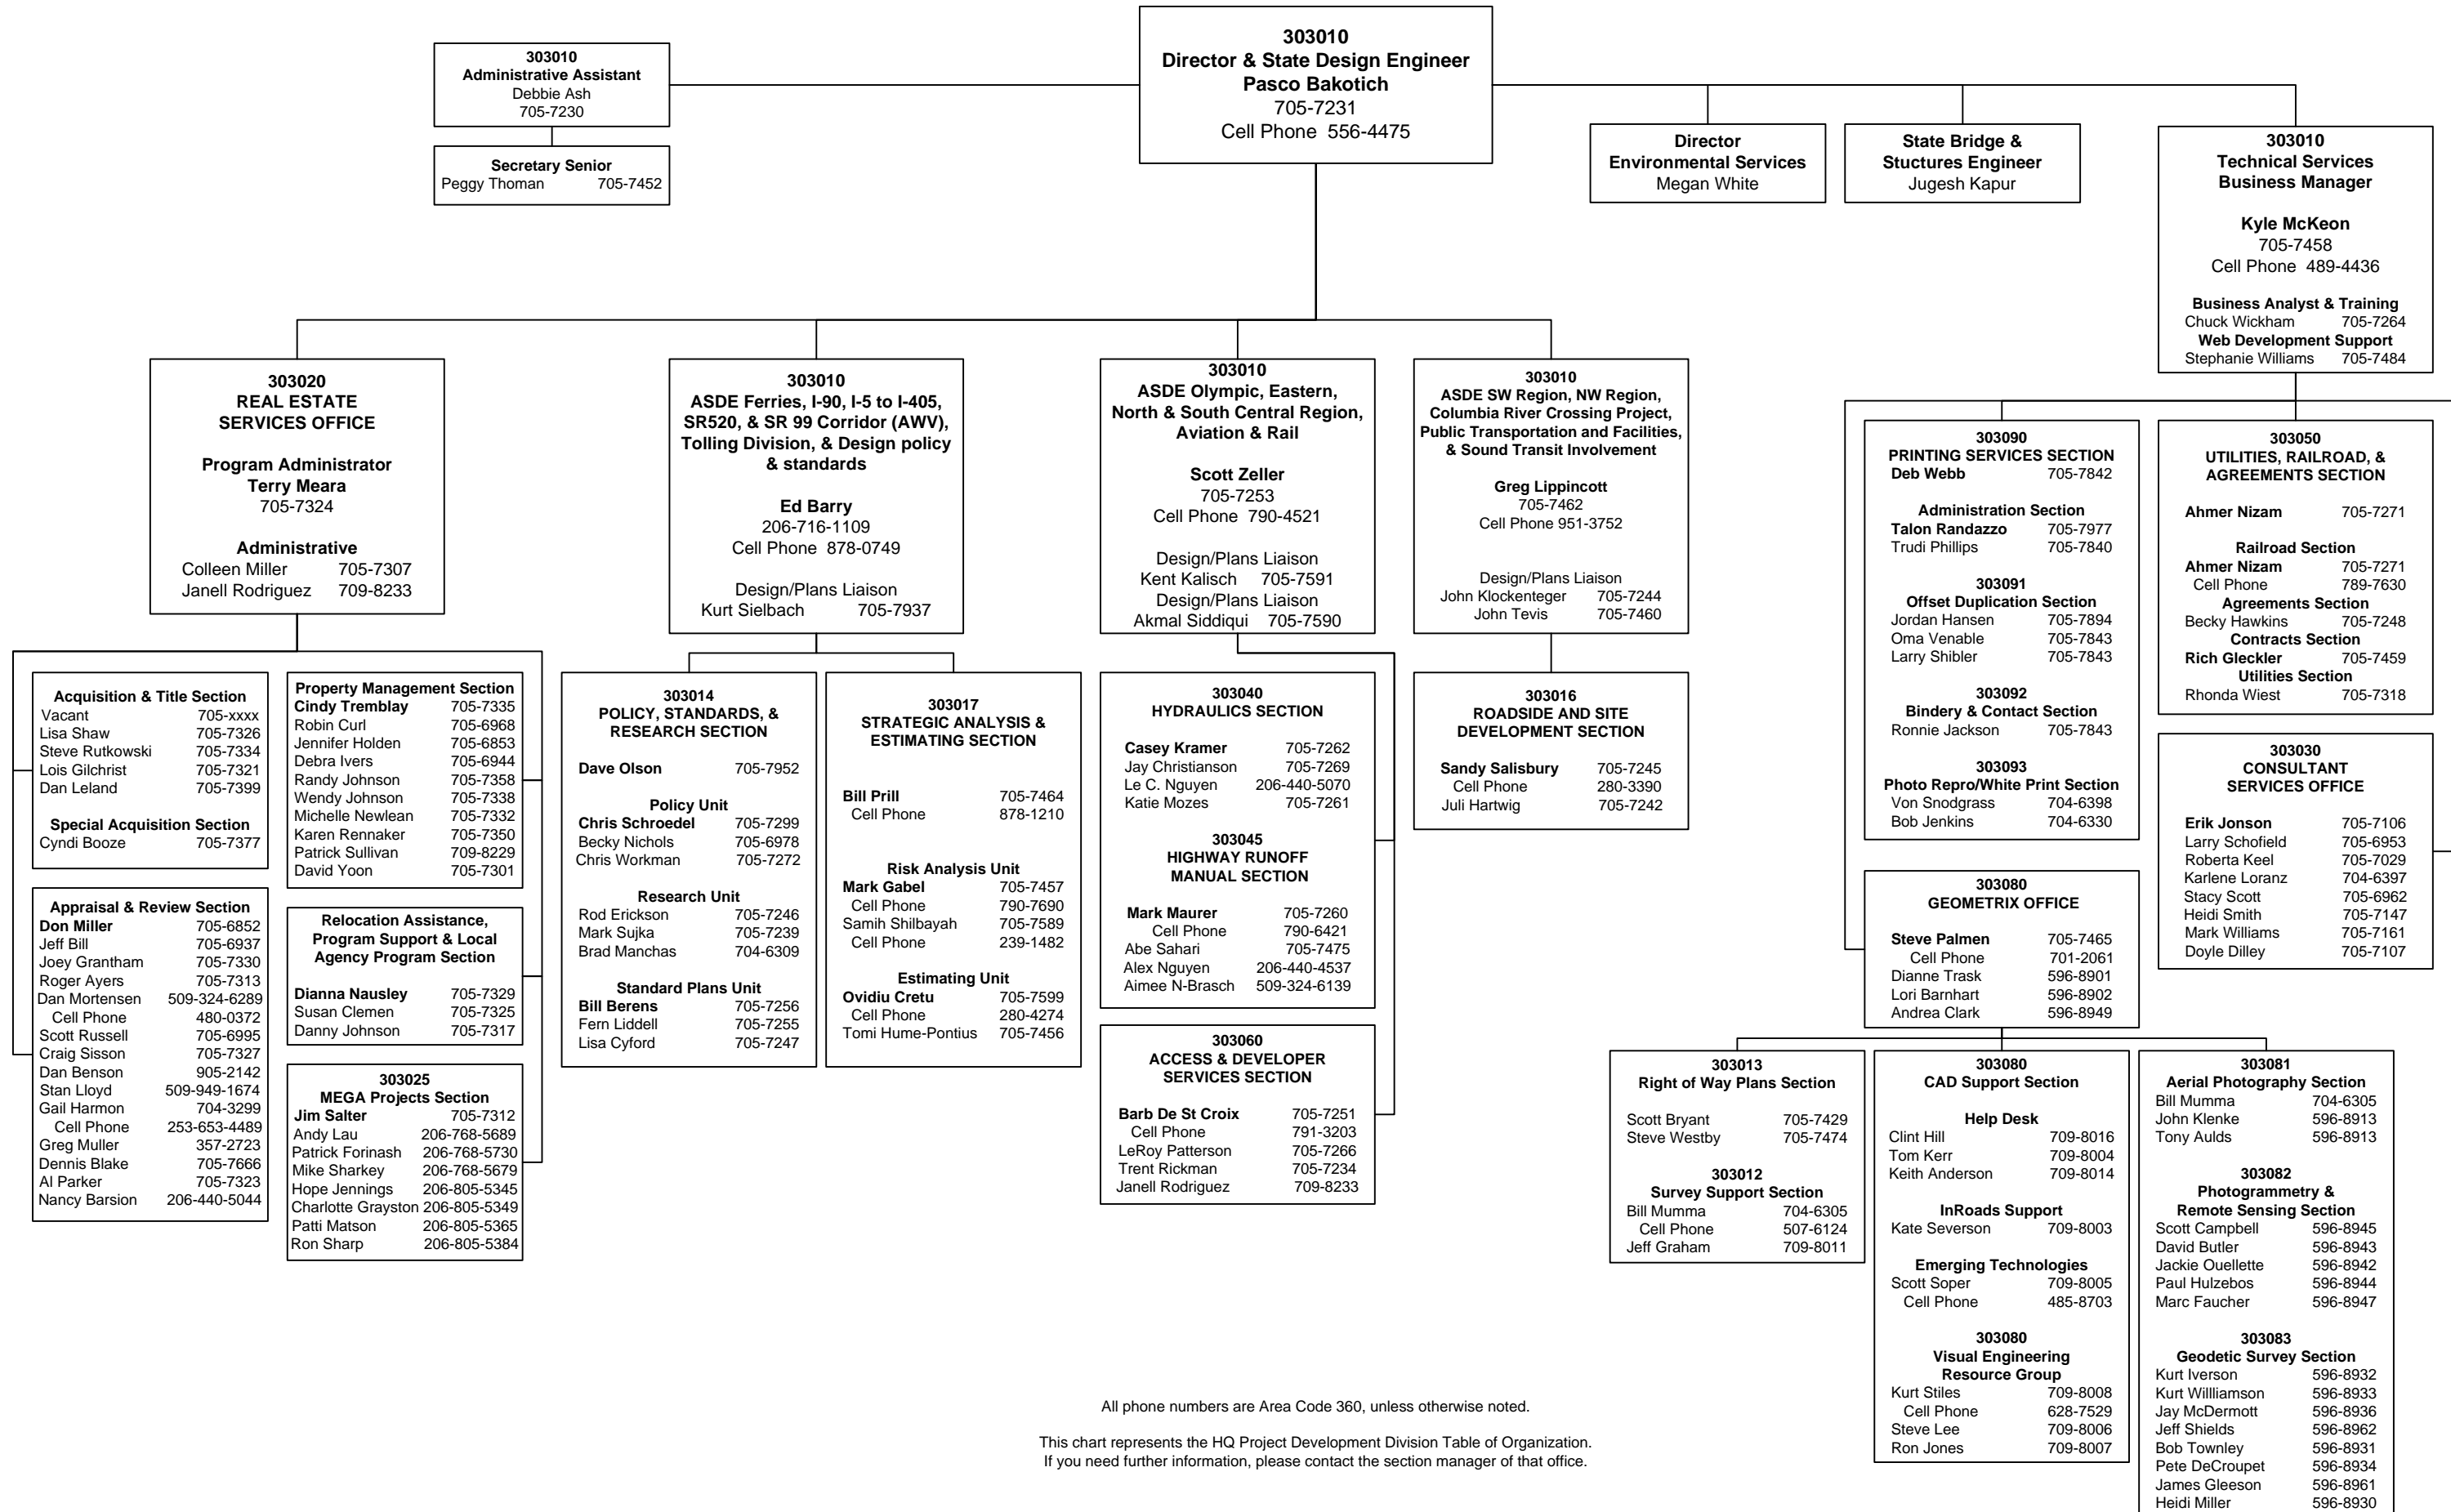

Engineering and Regional Operations Development Division

All phone numbers are Area Code 360, unless otherwise noted.

This chart represents the HQ Project Development Division Table of Organization.
If you need further information, please contact the section manager of that office.