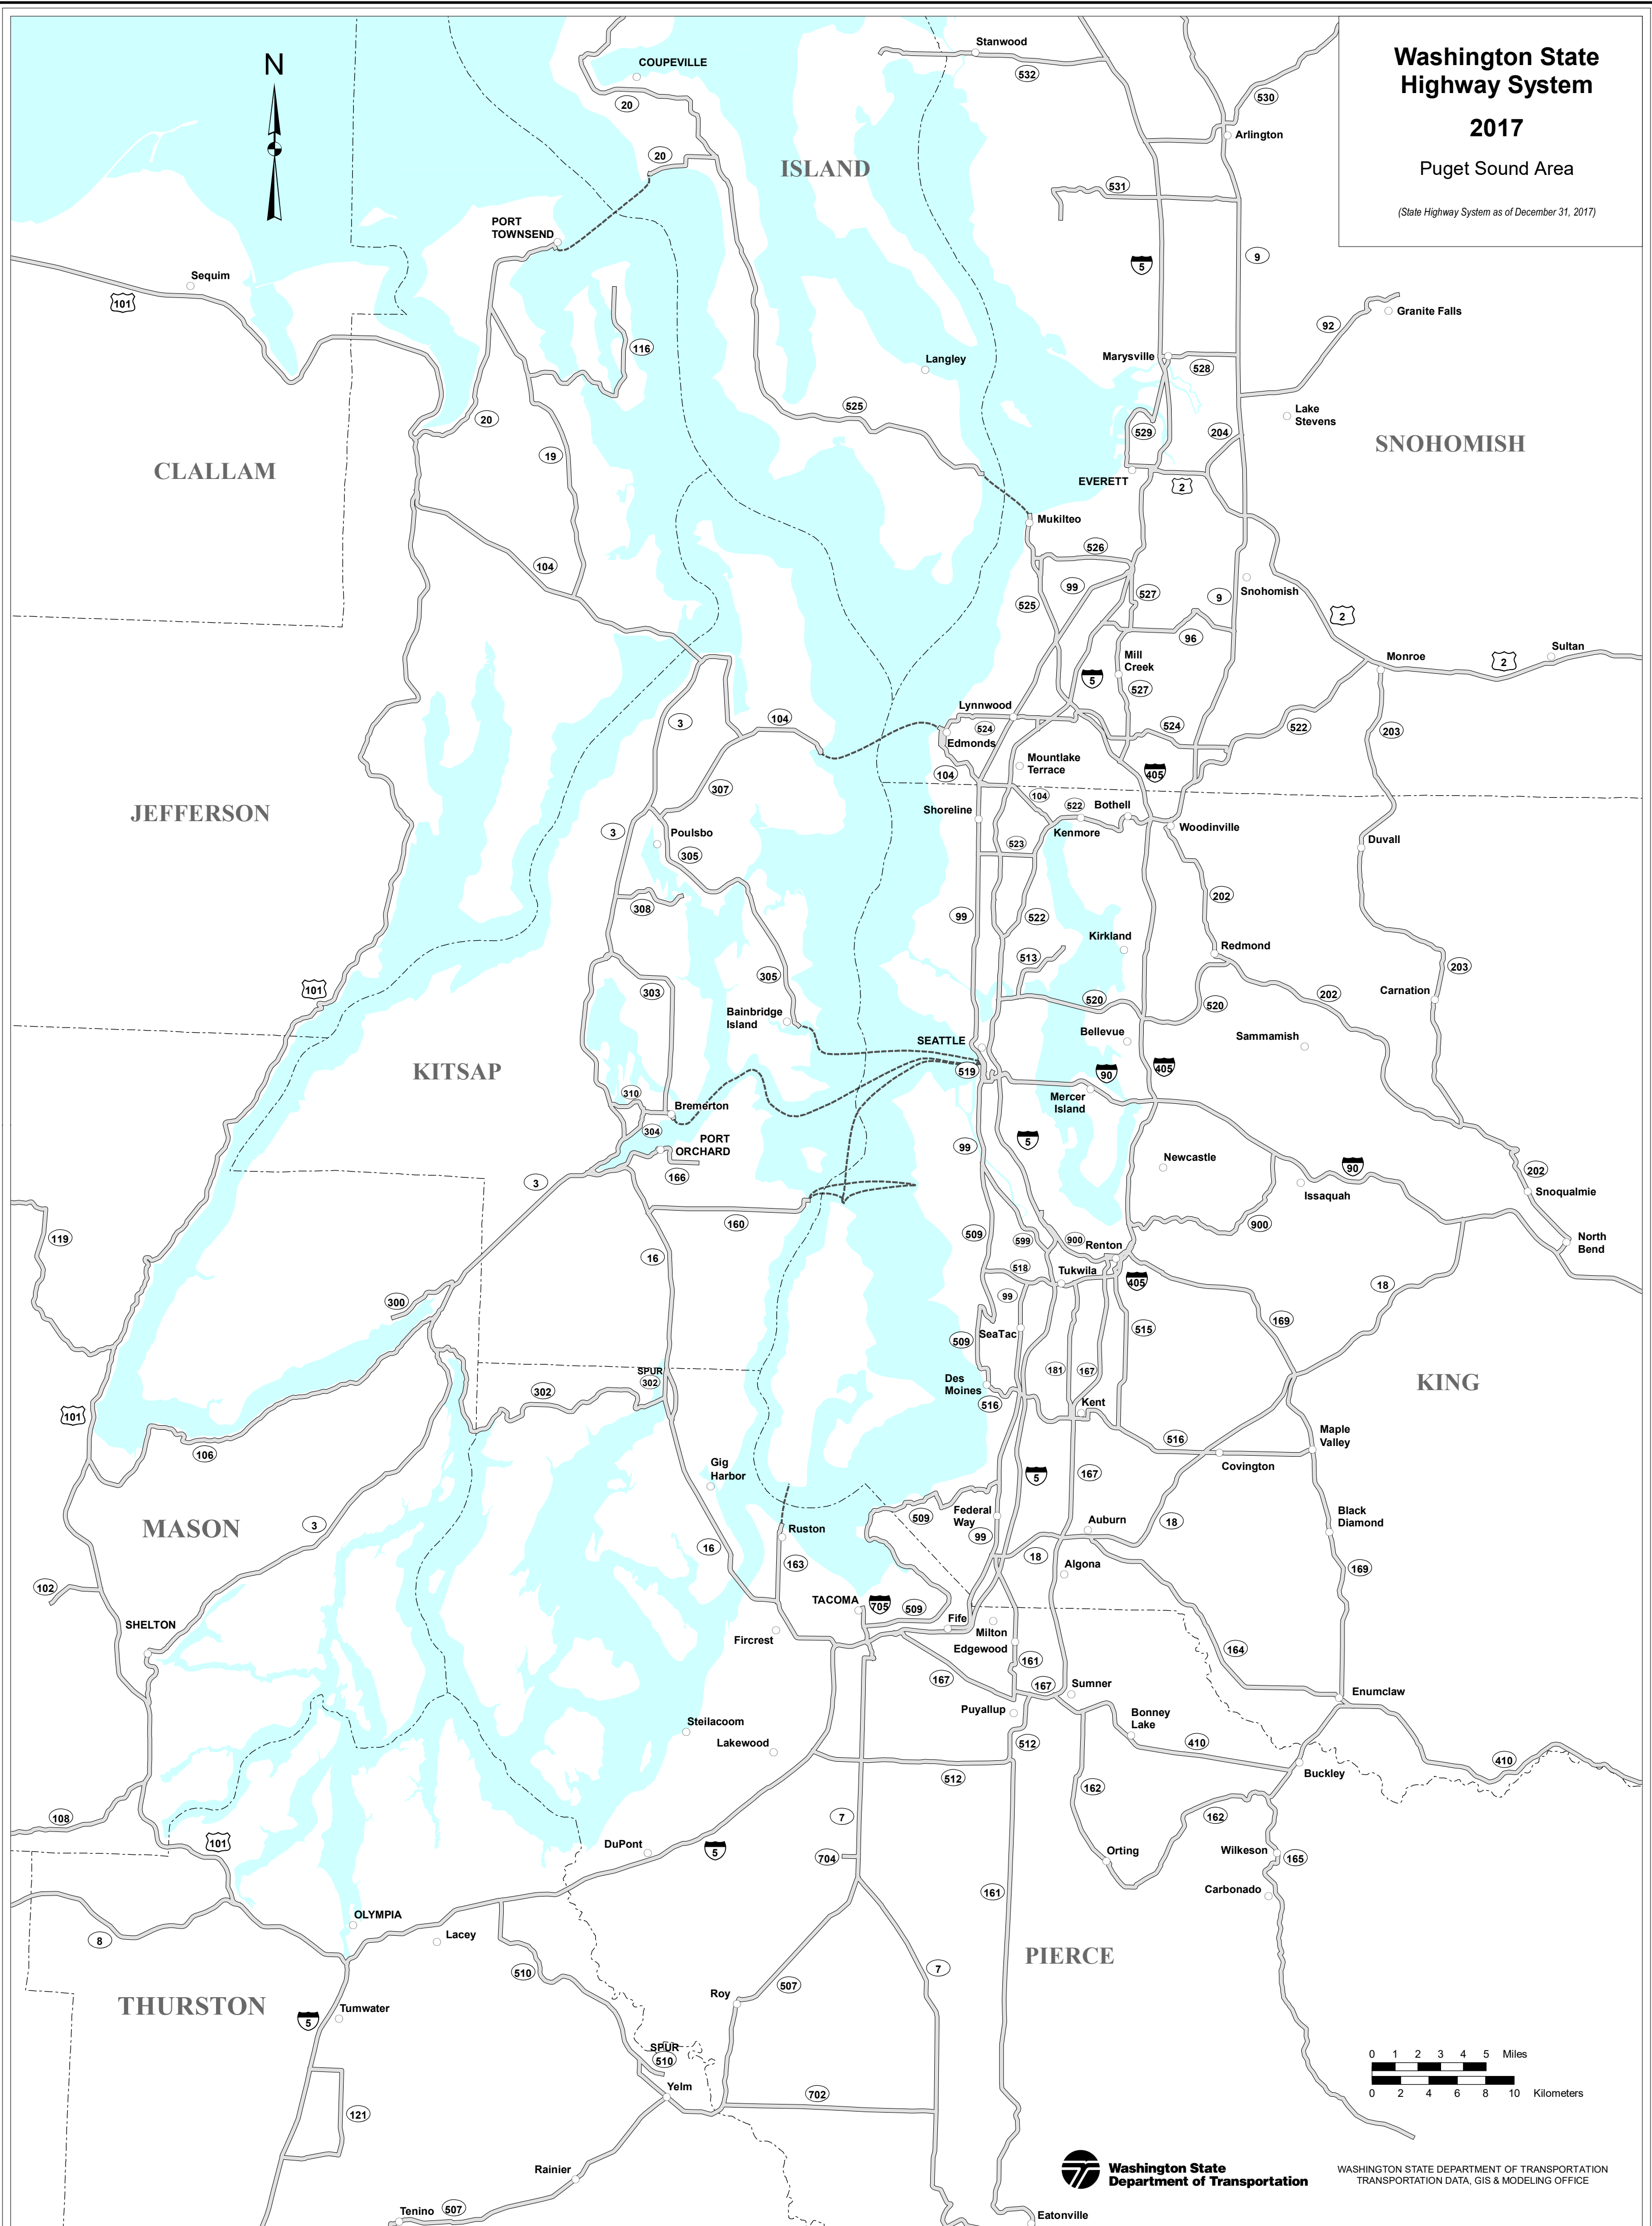

# Washington State Highway System

2017

Puget Sound Area

(State Highway System as of December 31, 2017)

 Washington State  
Department of Transportation

WASHINGTON STATE DEPARTMENT OF TRANSPORTATION  
TRANSPORTATION DATA, GIS & MODELING OFFICE