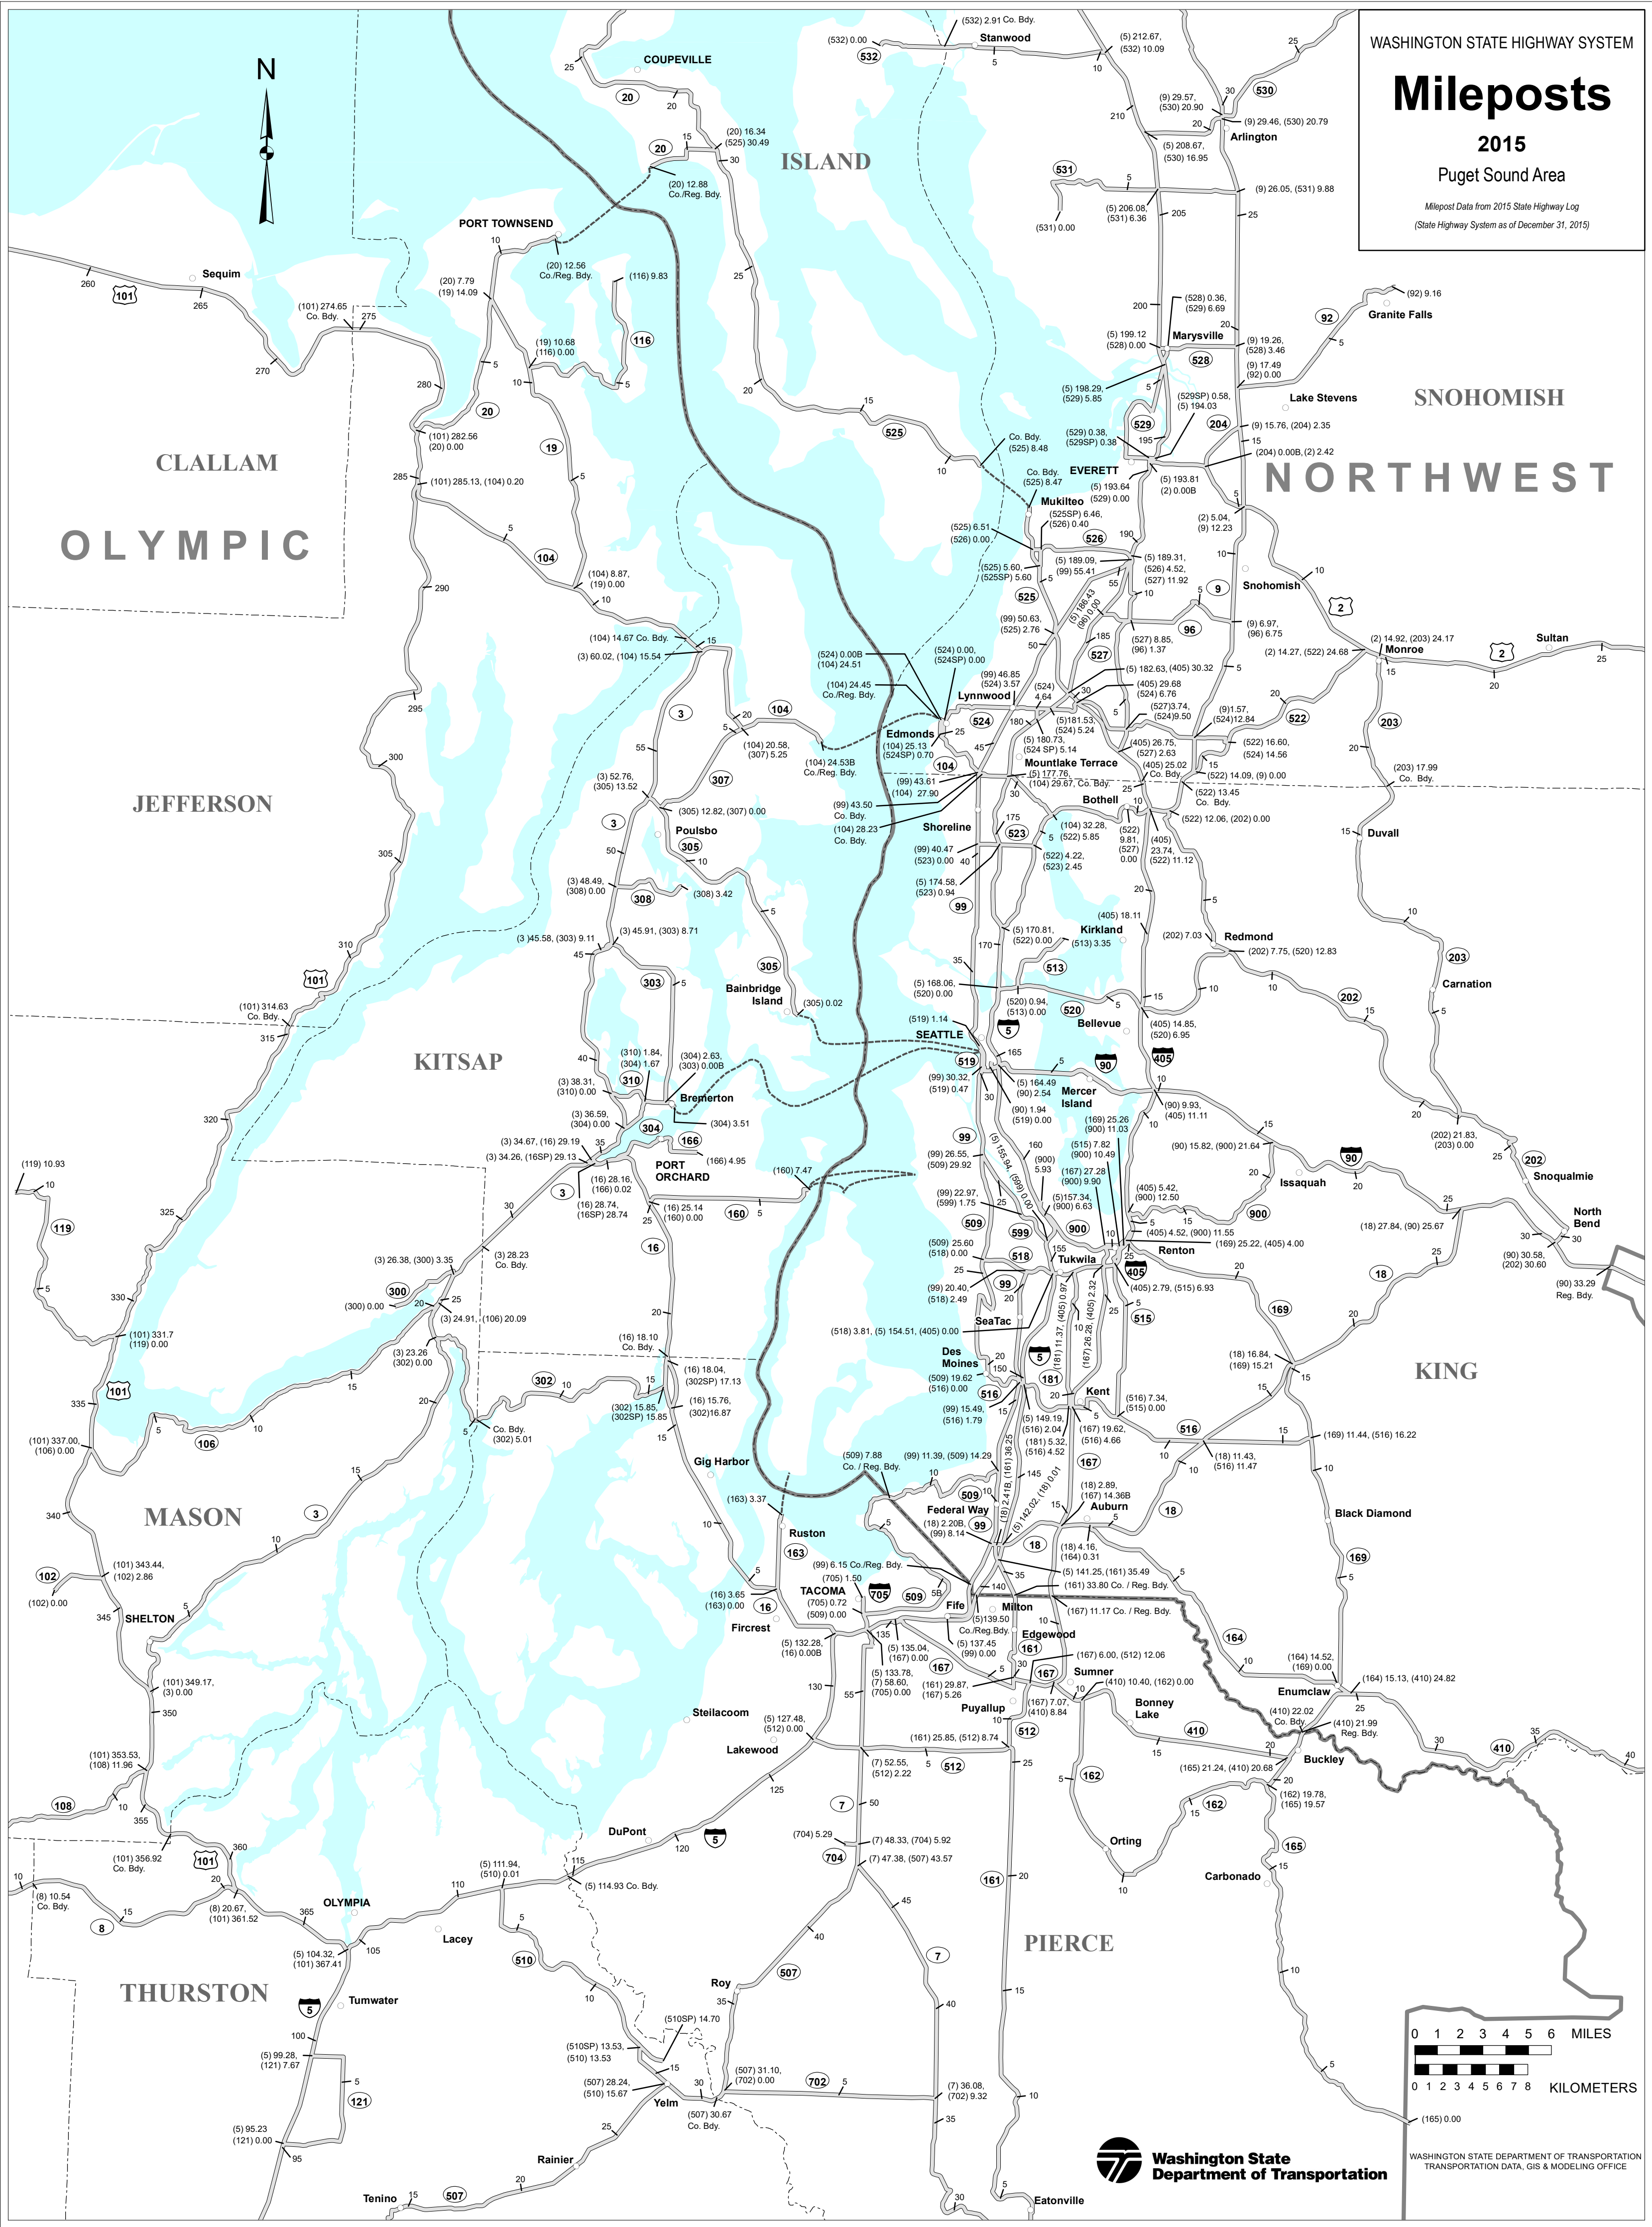

# Mileposts

2015

Puget Sound Area

Milepost Data from 2015 State Highway Log  
(State Highway System as of December 31, 2015)

WASHINGTON STATE DEPARTMENT OF TRANSPORTATION  
TRANSPORTATION DATA, GIS & MODELING OFFICE