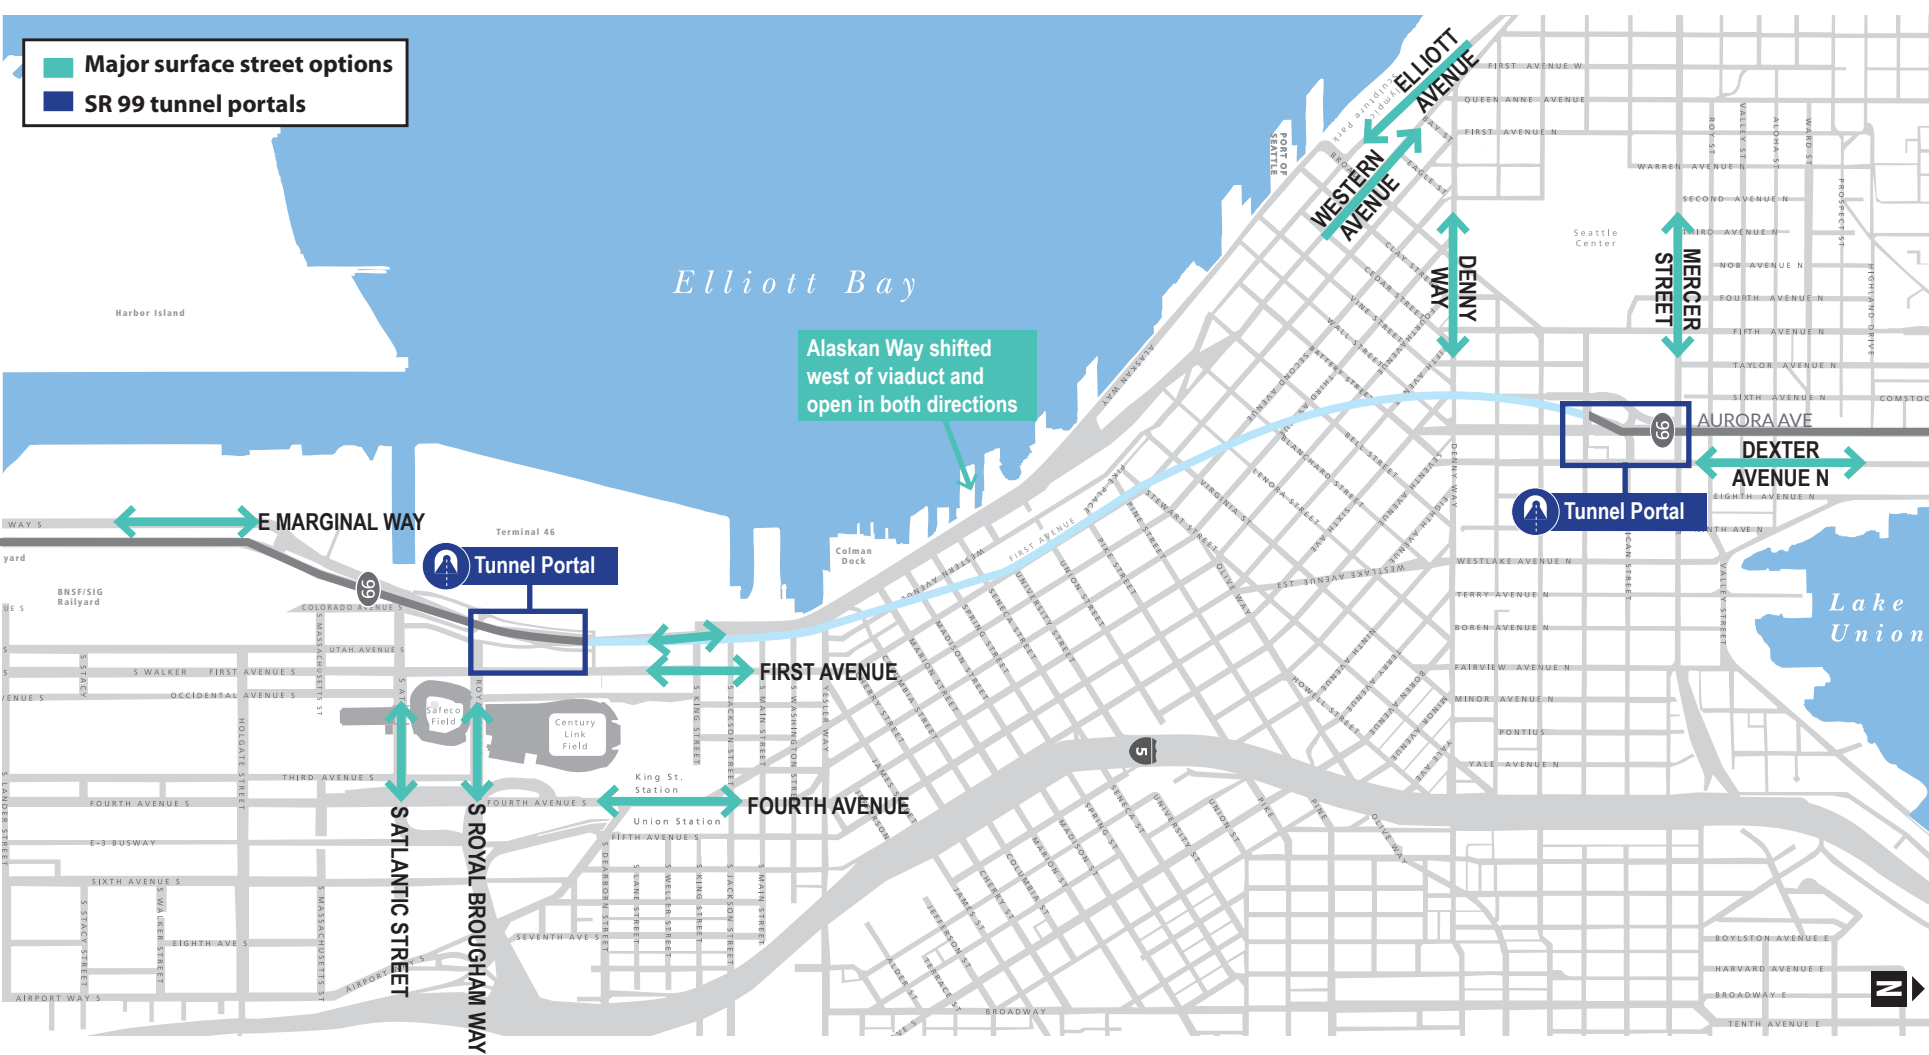

- Major surface street options
- SR 99 tunnel portals

Alaskan Way shifted west of viaduct and open in both directions

Tunnel Portal

Tunnel Portal