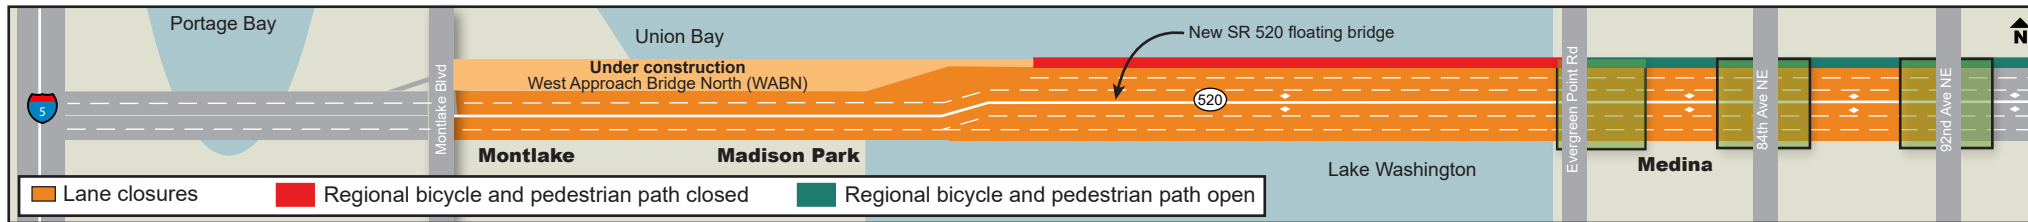

## March 31 - April 3: Full weekend closure of SR 520

Update: March 29, 2017

All lanes and ramps of SR 520 between **Montlake Boulevard** and **92nd Avenue NE** are scheduled to be closed from **11 p.m. Friday, March 31**, to **5 a.m. Monday, April 3**. The **SR 520 regional bicycle and pedestrian path** along the **floating bridge** will also be closed from **11 p.m. Friday, March 31**, through **5 a.m. Monday, April 3**.