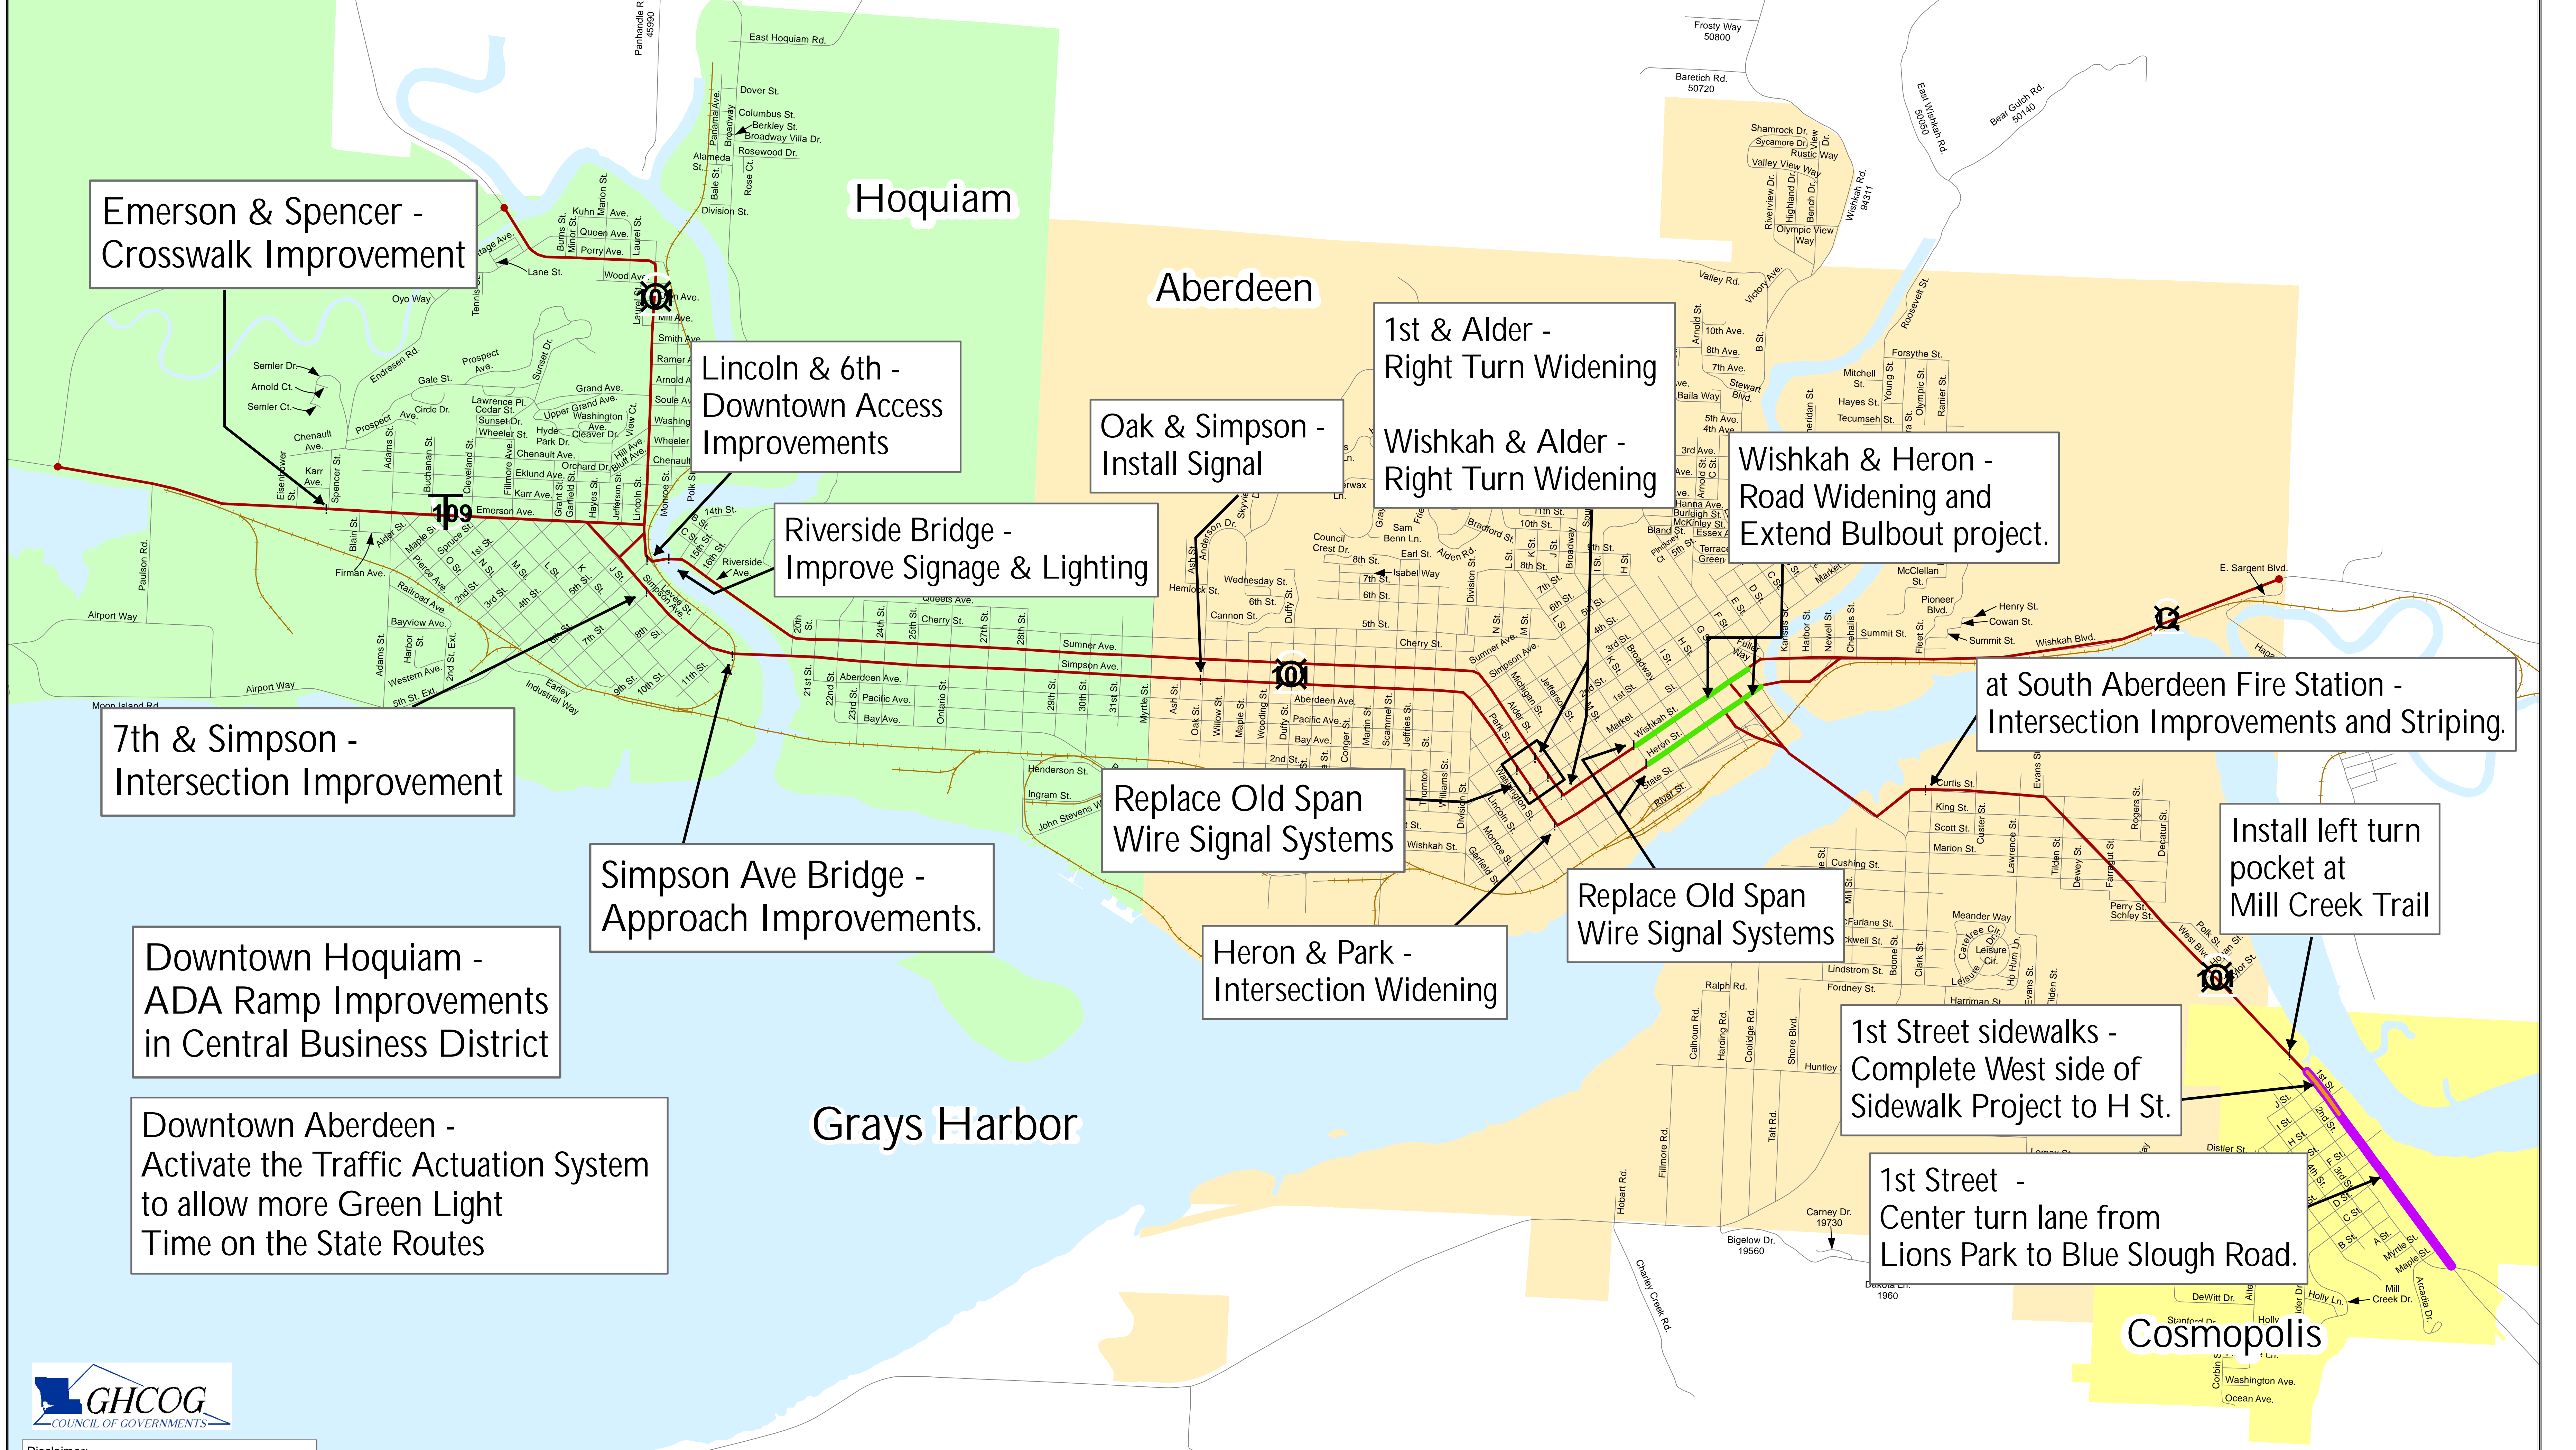

US 101 Regional Circulation Project Tri-City 101 Operational Improvements

Disclaimer:
This map is for planning purposes only. The Grays Harbor Council of Governments makes no representations as to the accuracy or fitness of the information for a particular purpose.