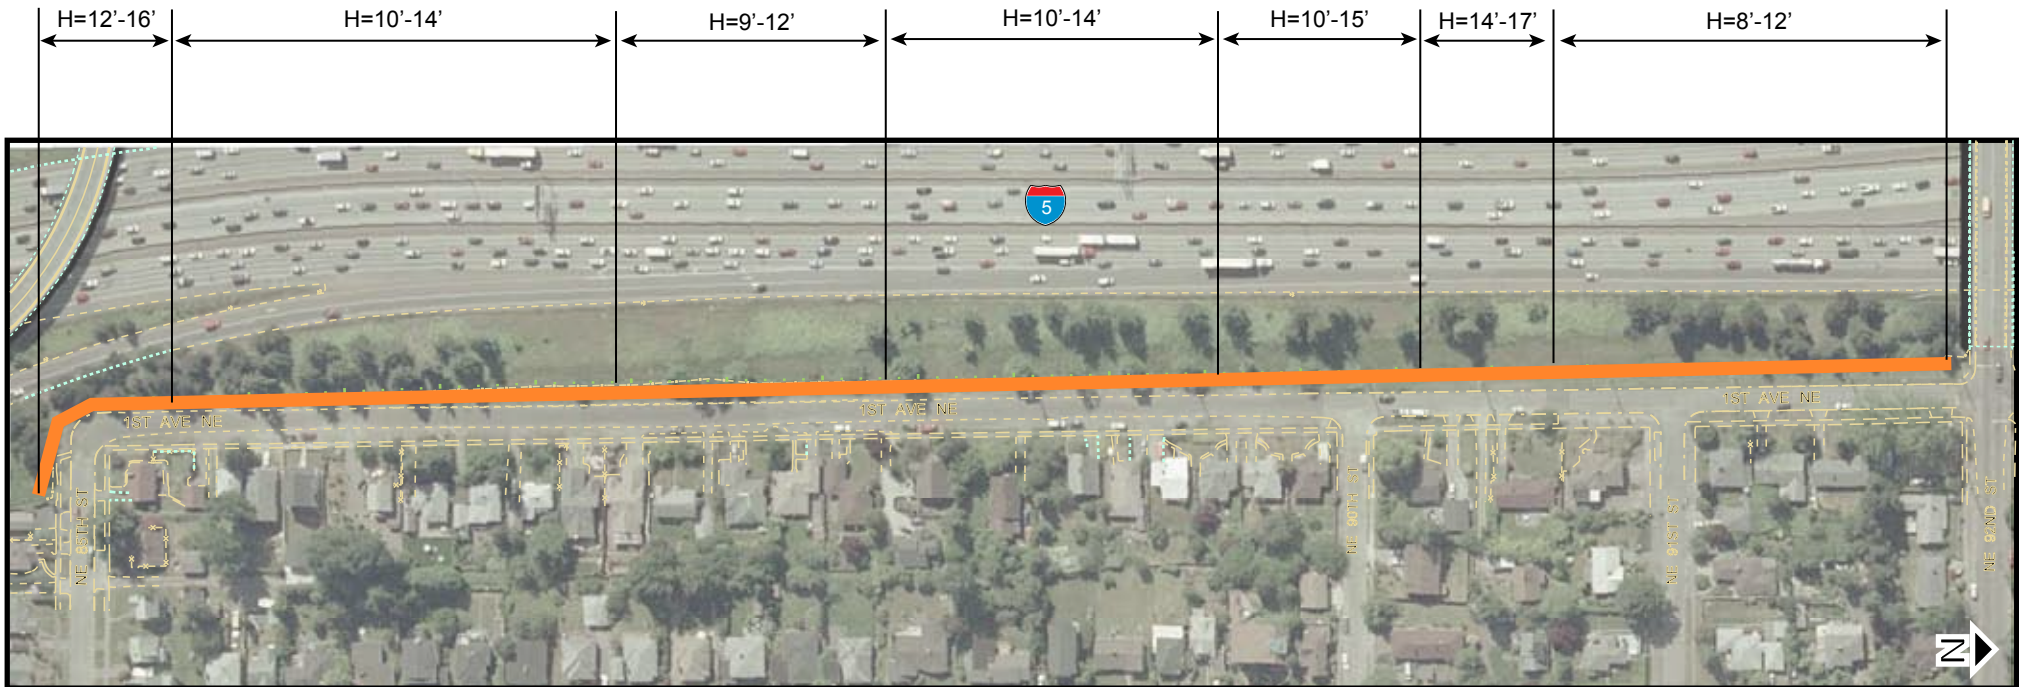

I-5 / 5th Avenue NE to NE 92nd Street Noise Wall Project

Wall 1-North: Anticipated Location and Heights

These are proposed noise wall heights. Actual height may vary by 2 feet. Panels may be shorter when measured above ground.