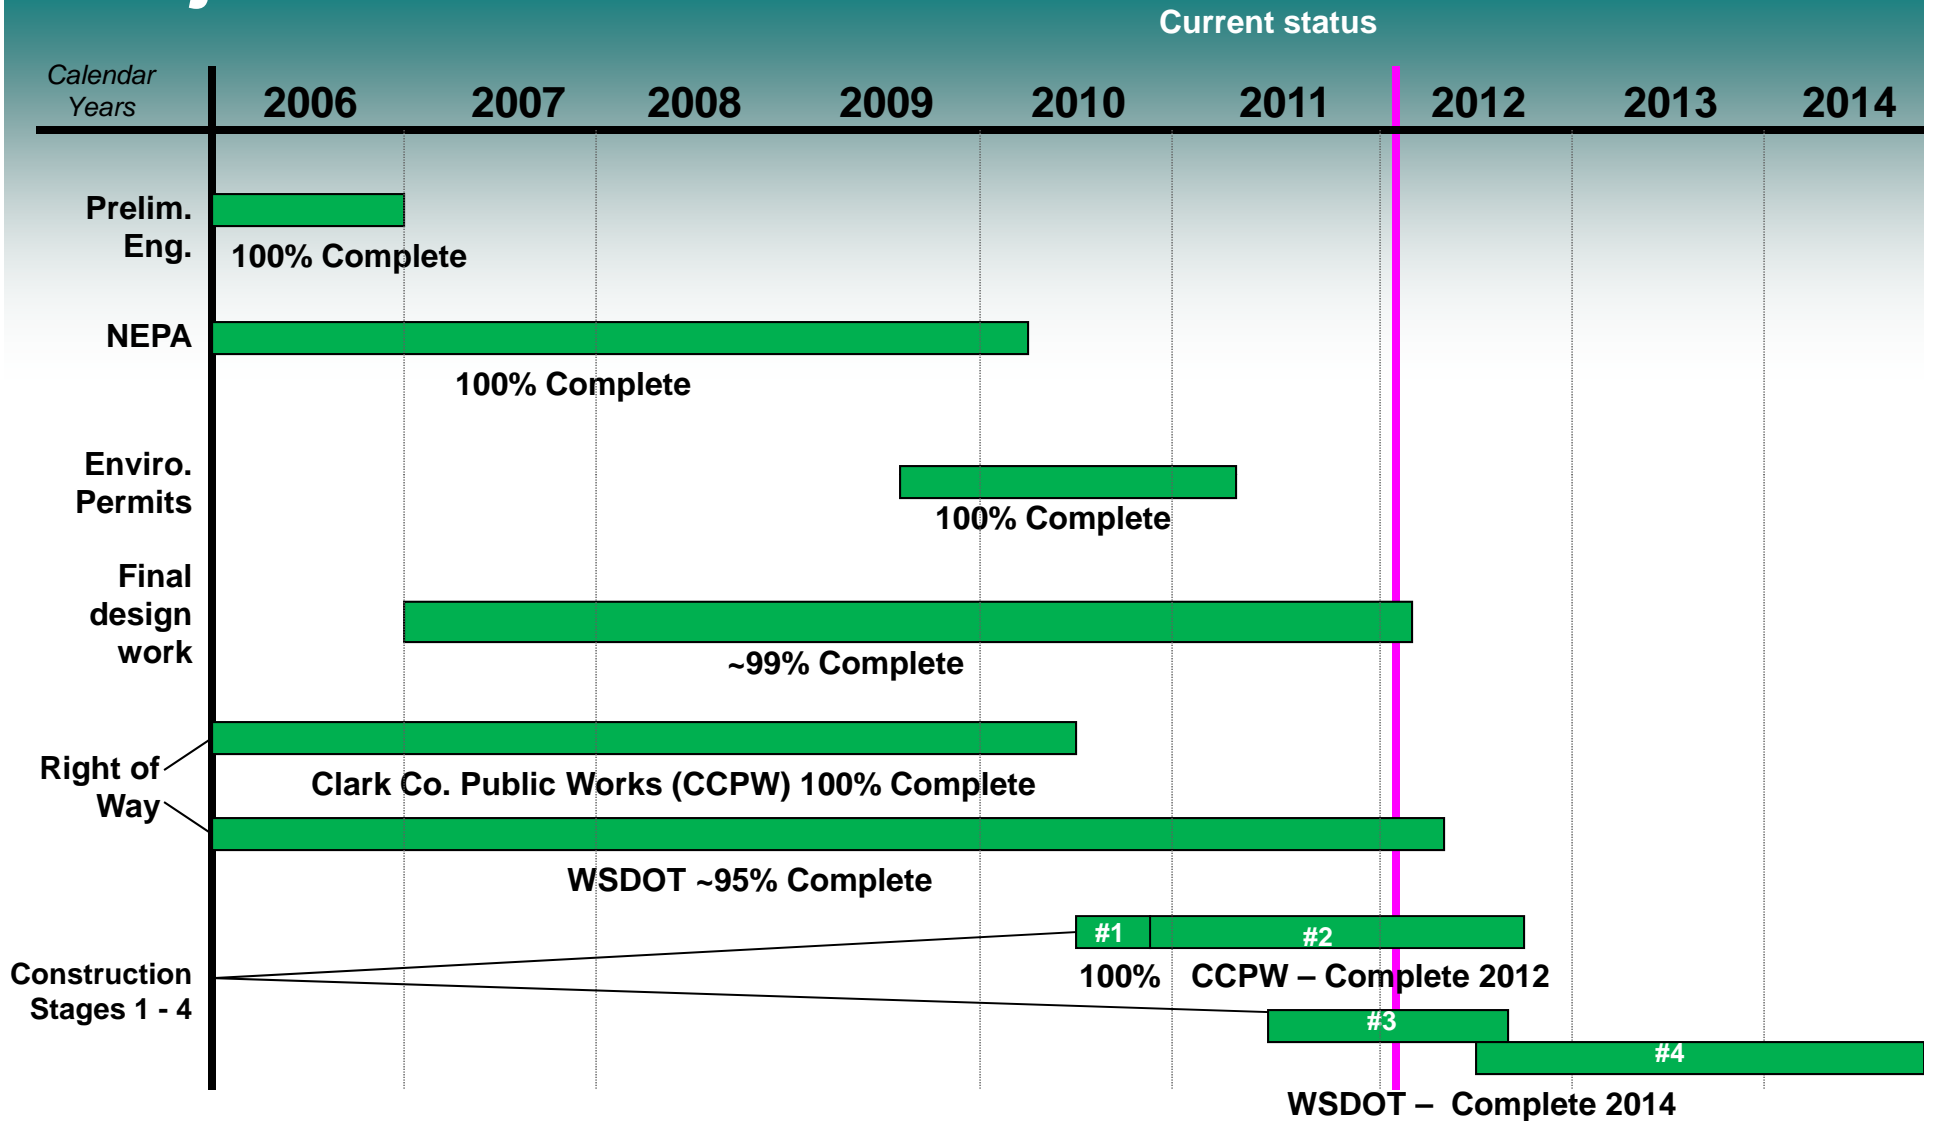

Project Timeline

Construction Timeline

Legend

- ◆ Advertised
- ◆ Construction Start
- ◆ Construction complete