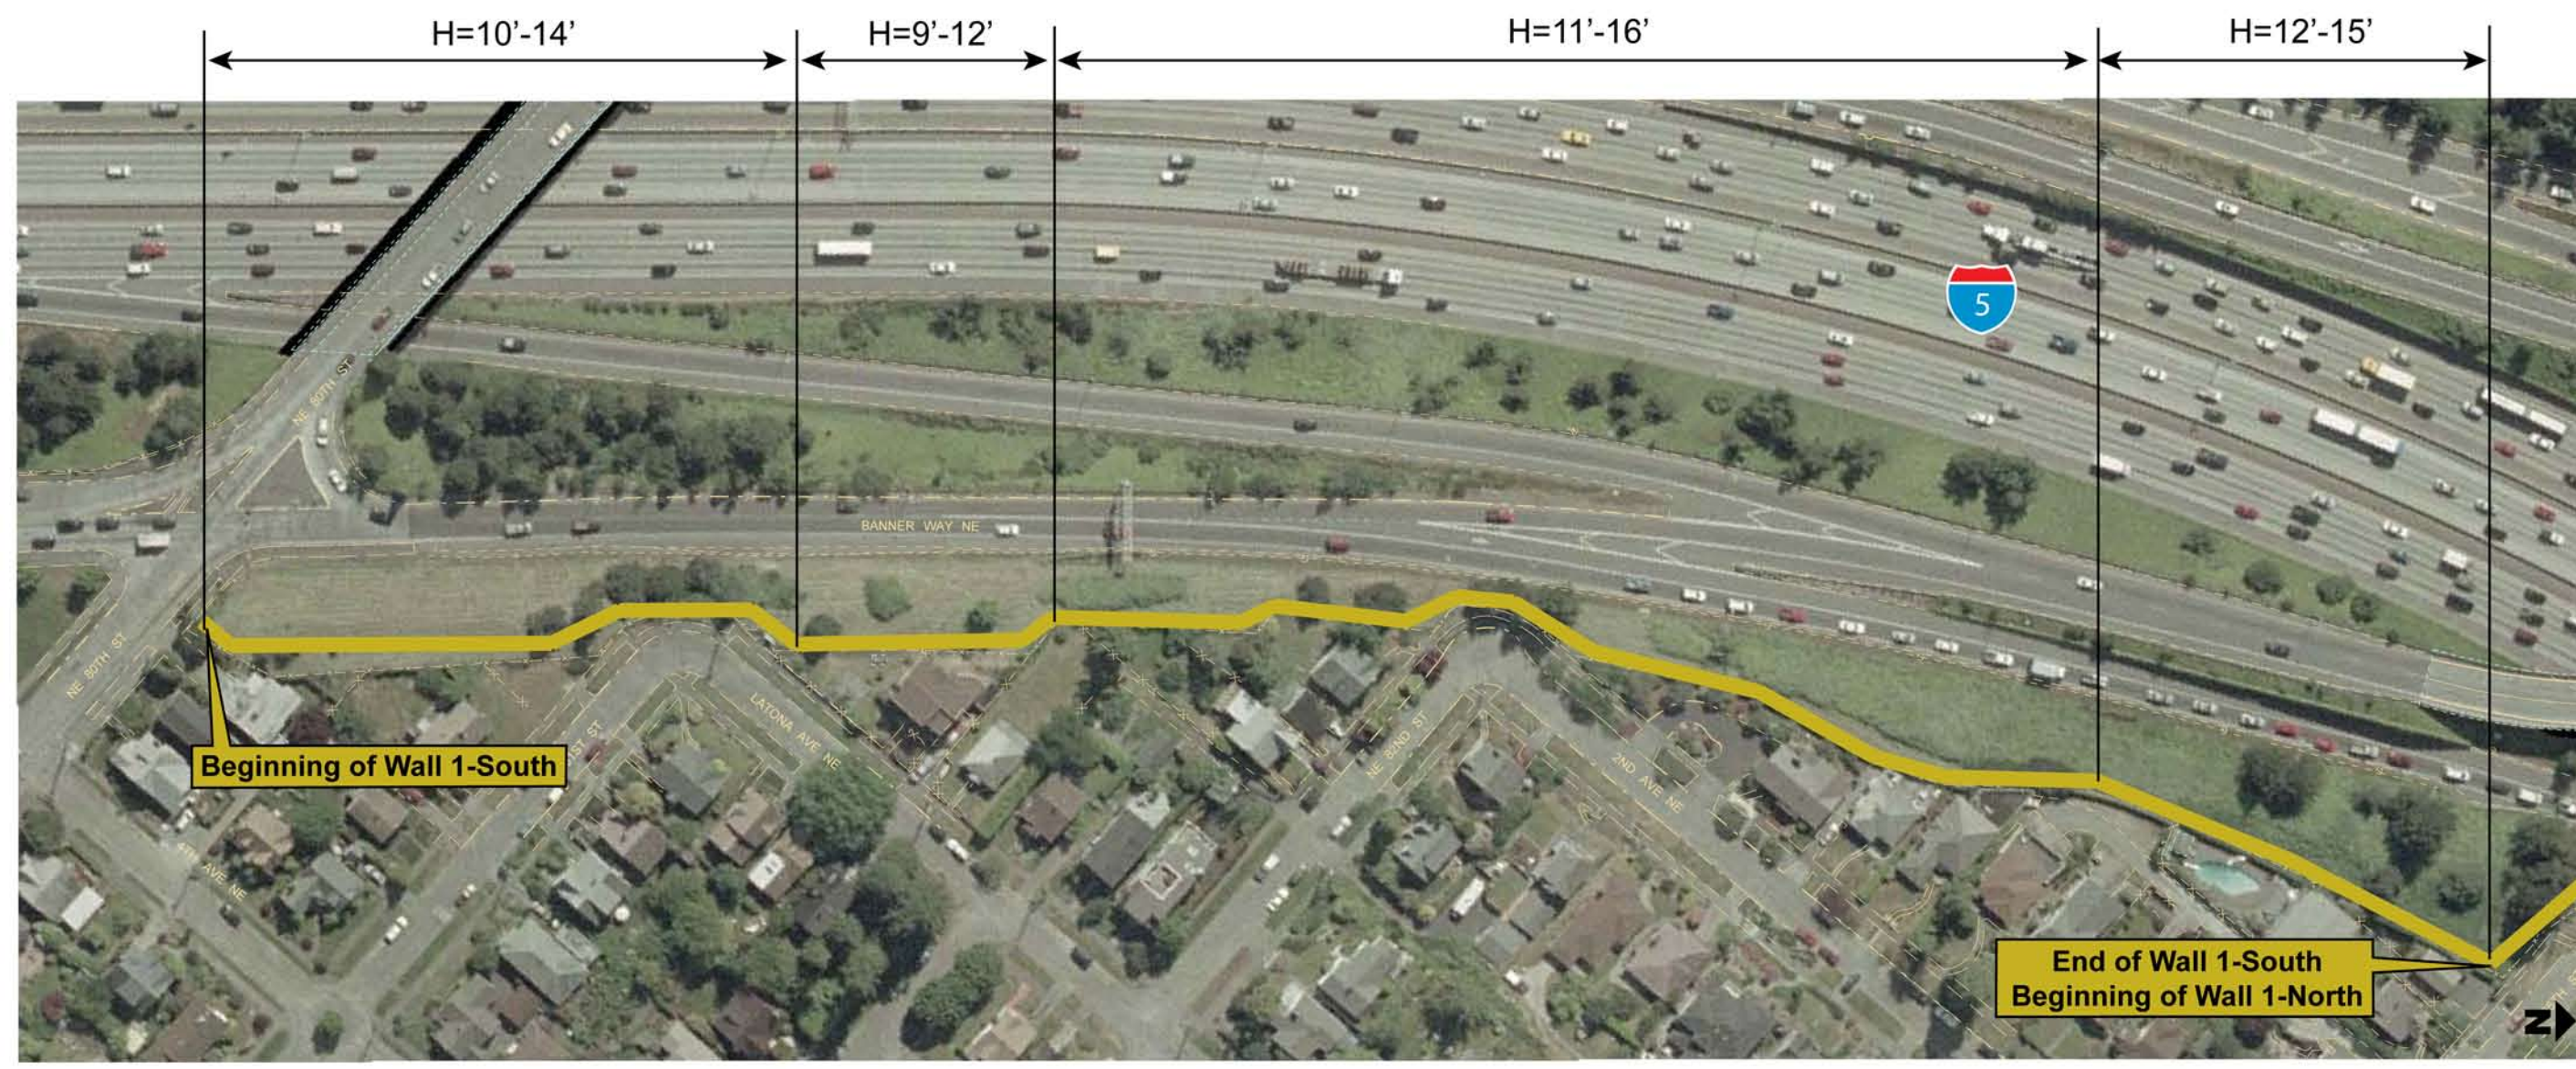

# I-5 / 5th Avenue NE to NE 92nd Street Noise Wall Project

## Wall 1-South: Anticipated Location and Heights

These are proposed noise wall heights. Actual height may vary by 2 feet. Panels may be shorter when measured above ground.