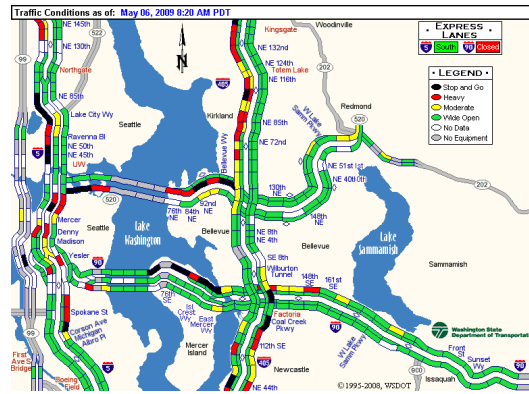

# I-90 Travel times

## Thursday, May 7, 2009 – morning commute

7:00 a.m.

7:20 a.m.

7:40 a.m.

8:00 a.m.

8:20 a.m.

8:40 a.m.

8:50 a.m.