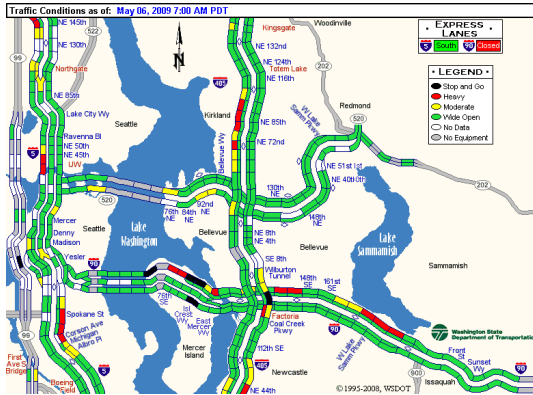

# I-90 Travel times

## Thursday, May 7, 2009 – morning commute

7:00 a.m.

7:20 a.m.

7:40 a.m.

8:00 a.m.

8:20 a.m.

8:40 a.m.

8:50 a.m.