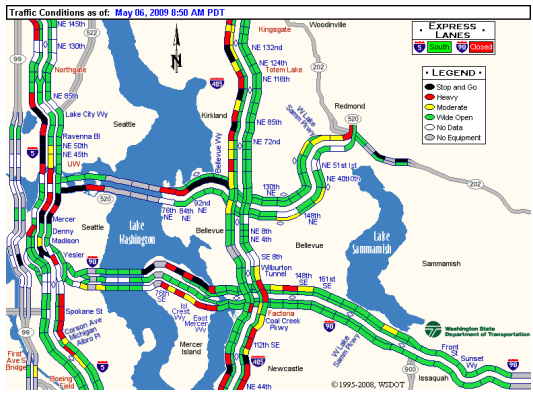

# I-90 Travel times

## Thursday, May 7, 2009 – morning commute

7:00 a.m.

7:20 a.m.

7:40 a.m.

8:00 a.m.

8:20 a.m.

8:40 a.m.

8:50 a.m.