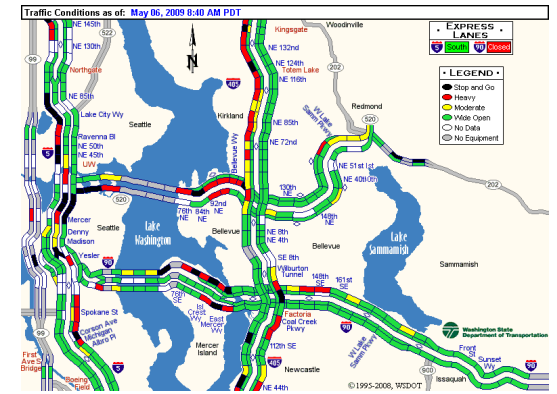

# I-90 Travel times

## Thursday, May 7, 2009 – morning commute

7:00 a.m.

7:20 a.m.

7:40 a.m.

8:00 a.m.

8:20 a.m.

8:40 a.m.

8:50 a.m.