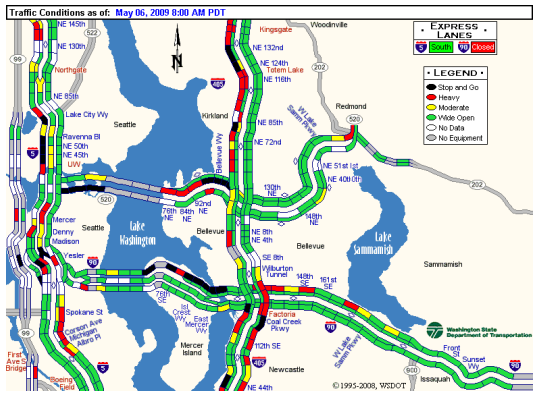

# I-90 Travel times

## Thursday, May 7, 2009 – morning commute

7:00 a.m.

7:20 a.m.

7:40 a.m.

8:00 a.m.

8:20 a.m.

8:40 a.m.

8:50 a.m.