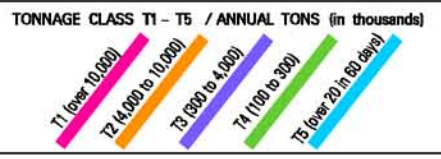

GOLDENDALE
Klickitat
COUNTY

**Freight and Goods
Transportation System
Roadways 2007**
WASHINGTON STATE DEPT OF TRANSPORTATION

- No Seasonal Weight Restrictions
- Seasonal Weight Restrictions