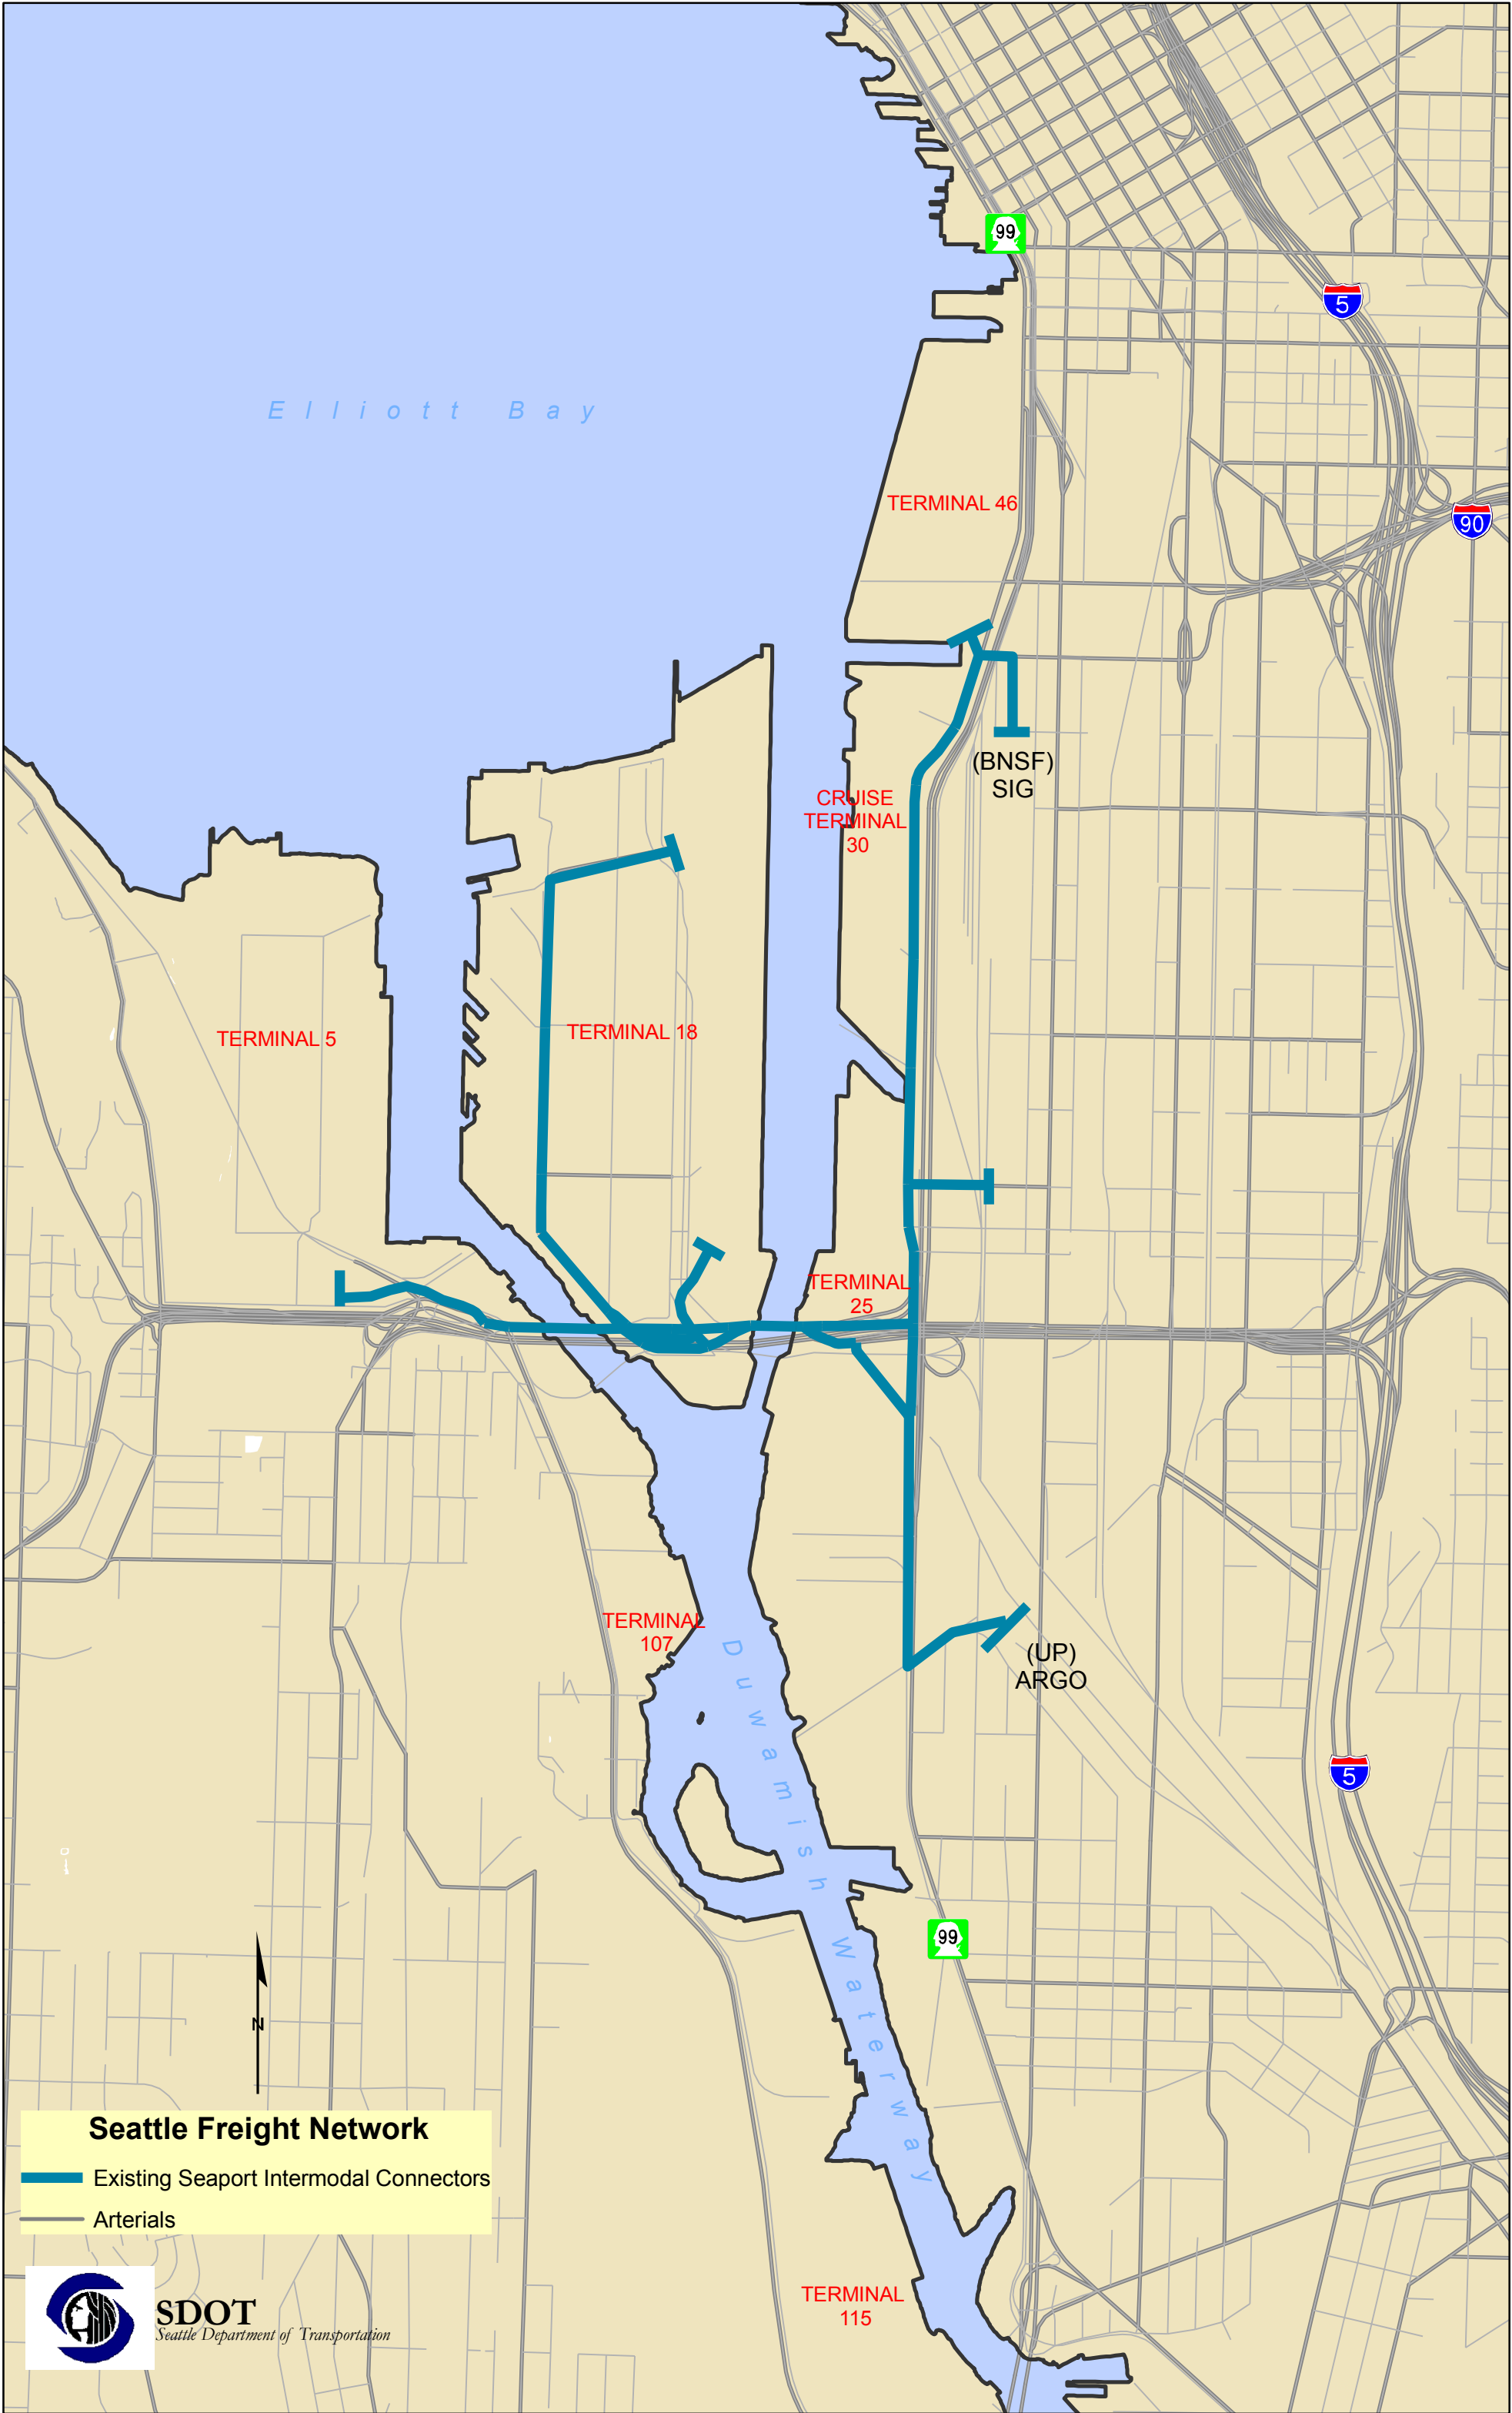

Puget Sound

### Seattle Freight Network March, 2005

- Existing Seaport Highway Connectors
- Highways
- Arterials

Elliott Bay

Lake Washington

**SDOT**  
Seattle Department of Transportation

**Seattle Freight Network**

- Existing Seaport Intermodal Connectors
- Arterials