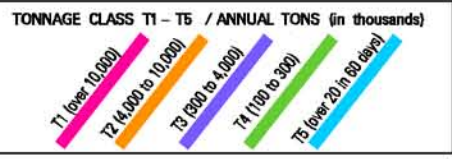

# Seattle-Tacoma-Everett Urbanized Area

CARBONADO,  
SOUTH PRAIRIE  
and  
WILKESON  
PIERCE  
COUNTY

**Freight and Goods  
Transportation System**  
**Roadways 2007**  
WASHINGTON STATE DEPT OF TRANSPORTATION

— No Seasonal Weight Restrictions  
 - - - Seasonal Weight Restrictions