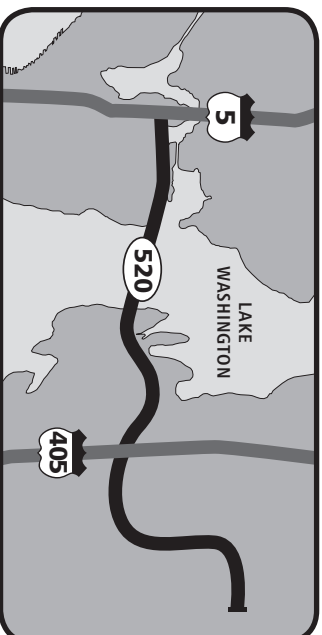

Seattle to Eastside via SR 520

Northgate/North Seattle to/from

Redmond/Overlake 242, 542

Belleuve &/or Eastgate 243, 555, 556

University District to/from

Renton 167

Eastgate 167, 271, 272, 556

Belleuve 271, 272, 556

Kirkland 277, 540

Redmond/Overlake 542

Issaquah 271, 556

Downtown Seattle to/from

Kirkland area 252, 255, 256, 257, 260, 265

Belleuve 261

Redmond/Overlake 250, 256, 261, 265, 266, 268, 545

Woodinville 311

Eastside to Seattle via SR 520

Woodinville to/from

Downtown Seattle 311

Kirkland Area to/from

Downtown Seattle 252, 255, 256, 257, 260, 265, 311

University District 277, 540

Belleuve to/from

North Seattle 243, 555, 556