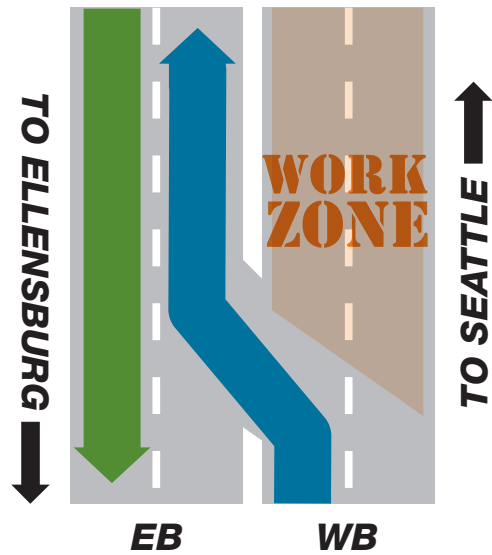

I-90 Lane Restrictions starting Sept. 16

For more information visit our Website: <http://www.wsdot.wa.gov/Projects/I90/LkEastonToBullfrogWB>

**Sunday 9 p.m.
through
Friday 10 a.m.**

**Friday 10 a.m.
through
Sunday 9 a.m.**