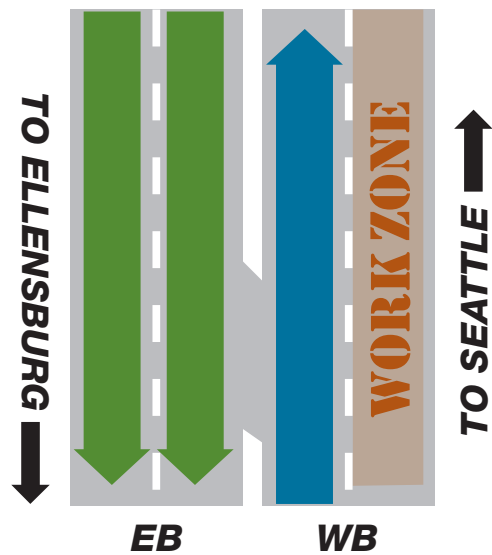

I-90 Lane Restrictions starting Sept. 16

For more information visit our Website: <http://www.wsdot.wa.gov/Projects/I90/LkEastonToBullfrogWB>

**Sunday 9 p.m.
through
Friday 10 a.m.**

**Friday 10 a.m.
through
Sunday 9 a.m.**