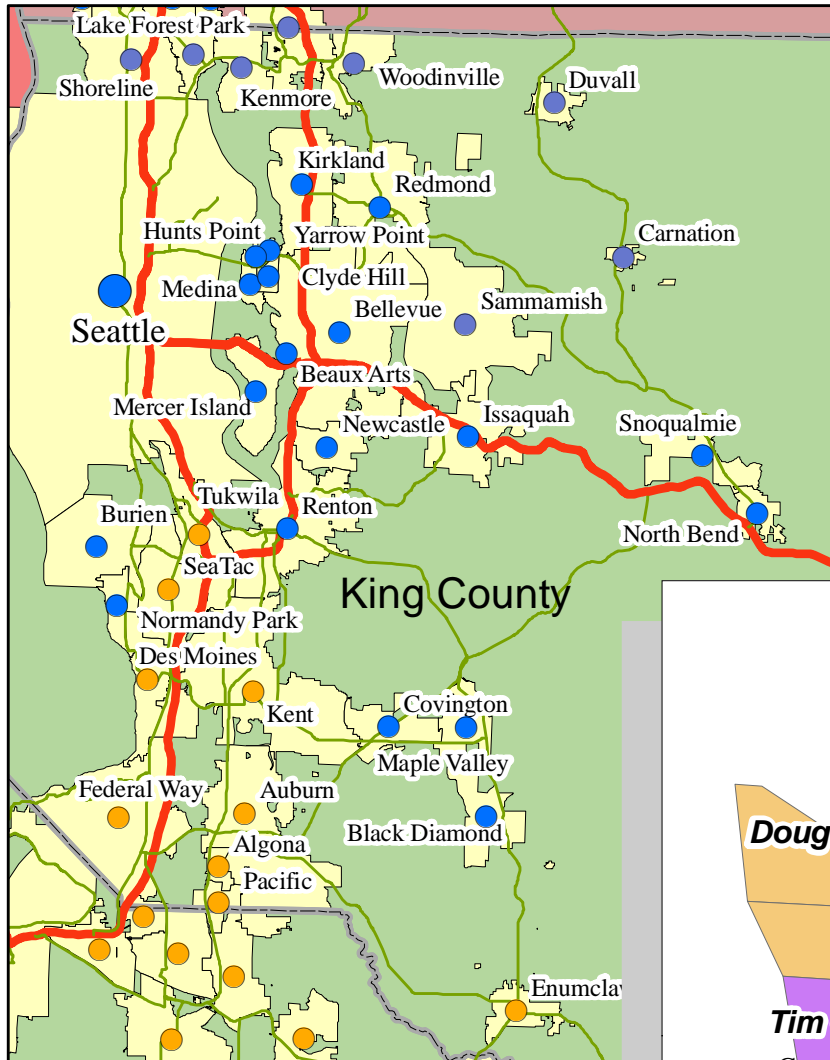

Insert Map: King County Cities

PLANNER

Anne Fritzel - Cities: all Pierce, see map for King County ●
 Dave Andersen - Lewis and Snohomish County
 Dee Caputo
 Bruce Hunt
 Doug Peters
 Ike Nwankwo - King and Pierce Counties only, all Clark County
 Janet Rogerson
 Joyce Phillips
 Tim Gates
 Sam Wentz - Cities: all Snohomish cities see map for King County ●