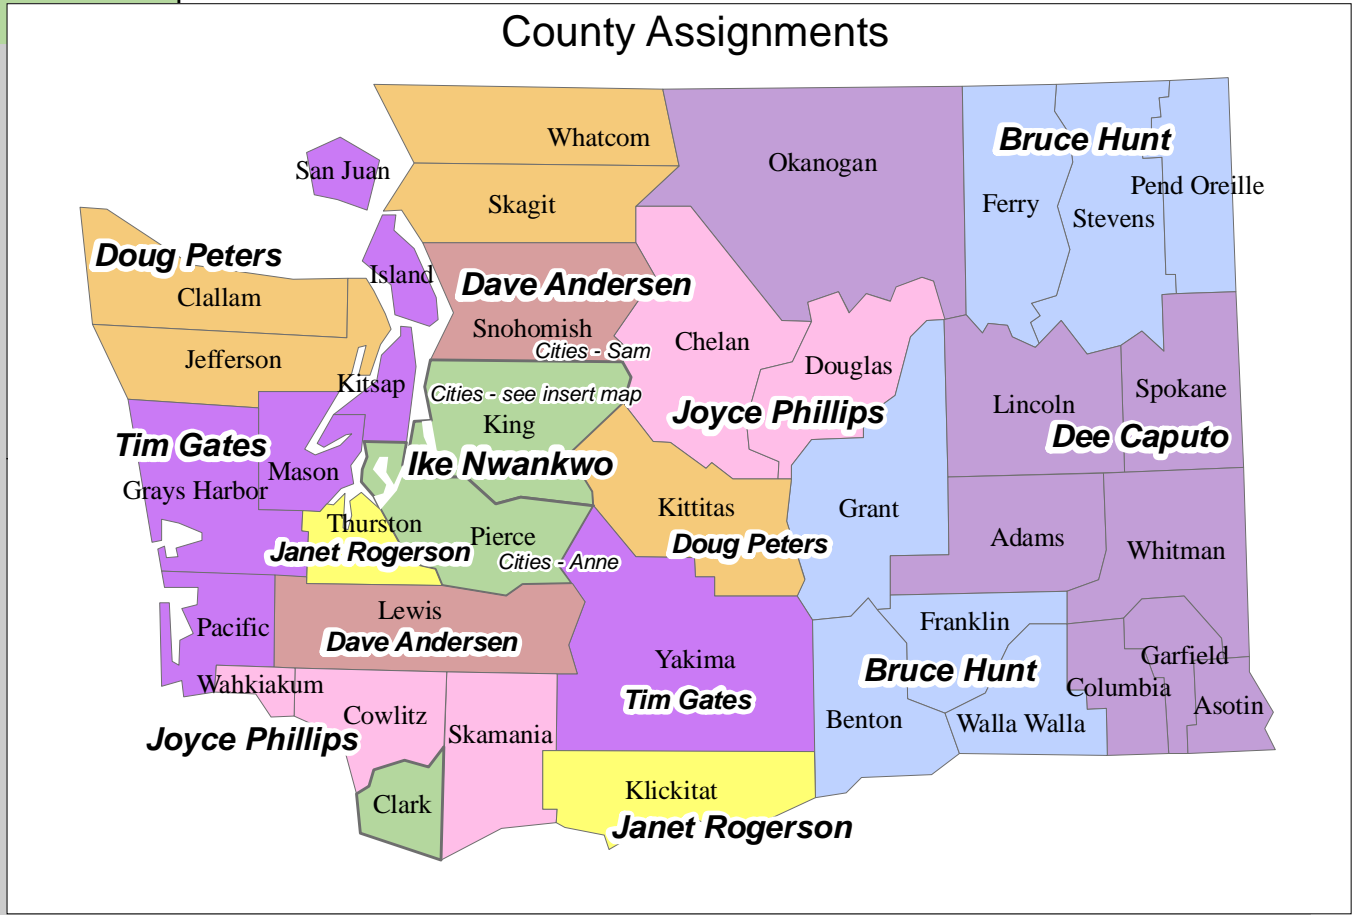

County Assignments

Growth Management Planner Assignments: June 9, 2009

Department of Commerce
Innovation is in our nature.