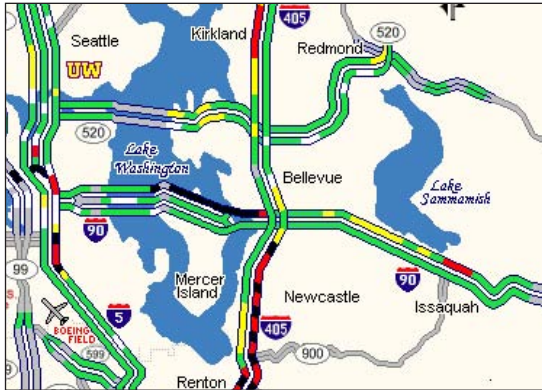

I-90 Travel times

Tuesday, May 5, 2009 – morning commute

7:00 a.m.

7:30 a.m.

7:40 a.m.

7:50 a.m.

8:00 a.m.

8:20 a.m.