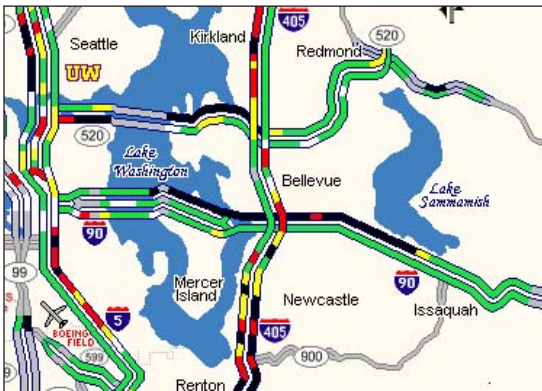

I-90 Travel times

Tuesday, May 5, 2009 – morning commute

7:00 a.m.

7:30 a.m.

7:40 a.m.

7:50 a.m.

8:00 a.m.

8:20 a.m.