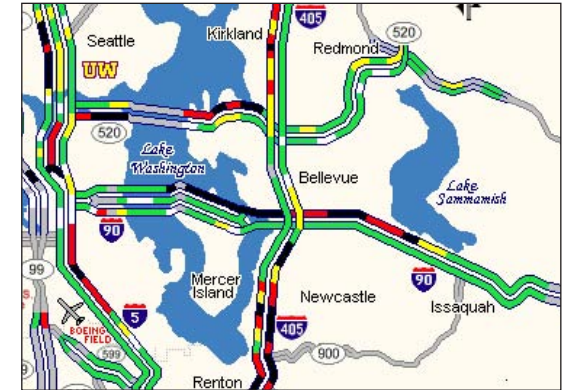

I-90 Travel times

Tuesday, May 5, 2009 – morning commute

7:00 a.m.

7:30 a.m.

7:40 a.m.

7:50 a.m.

8:00 a.m.

8:20 a.m.