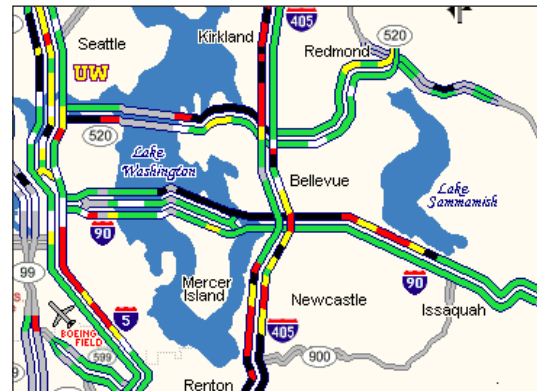

I-90 Travel times

Tuesday, May 5, 2009 – morning commute

7:00 a.m.

7:30 a.m.

7:40 a.m.

7:50 a.m.

8:00 a.m.

8:20 a.m.