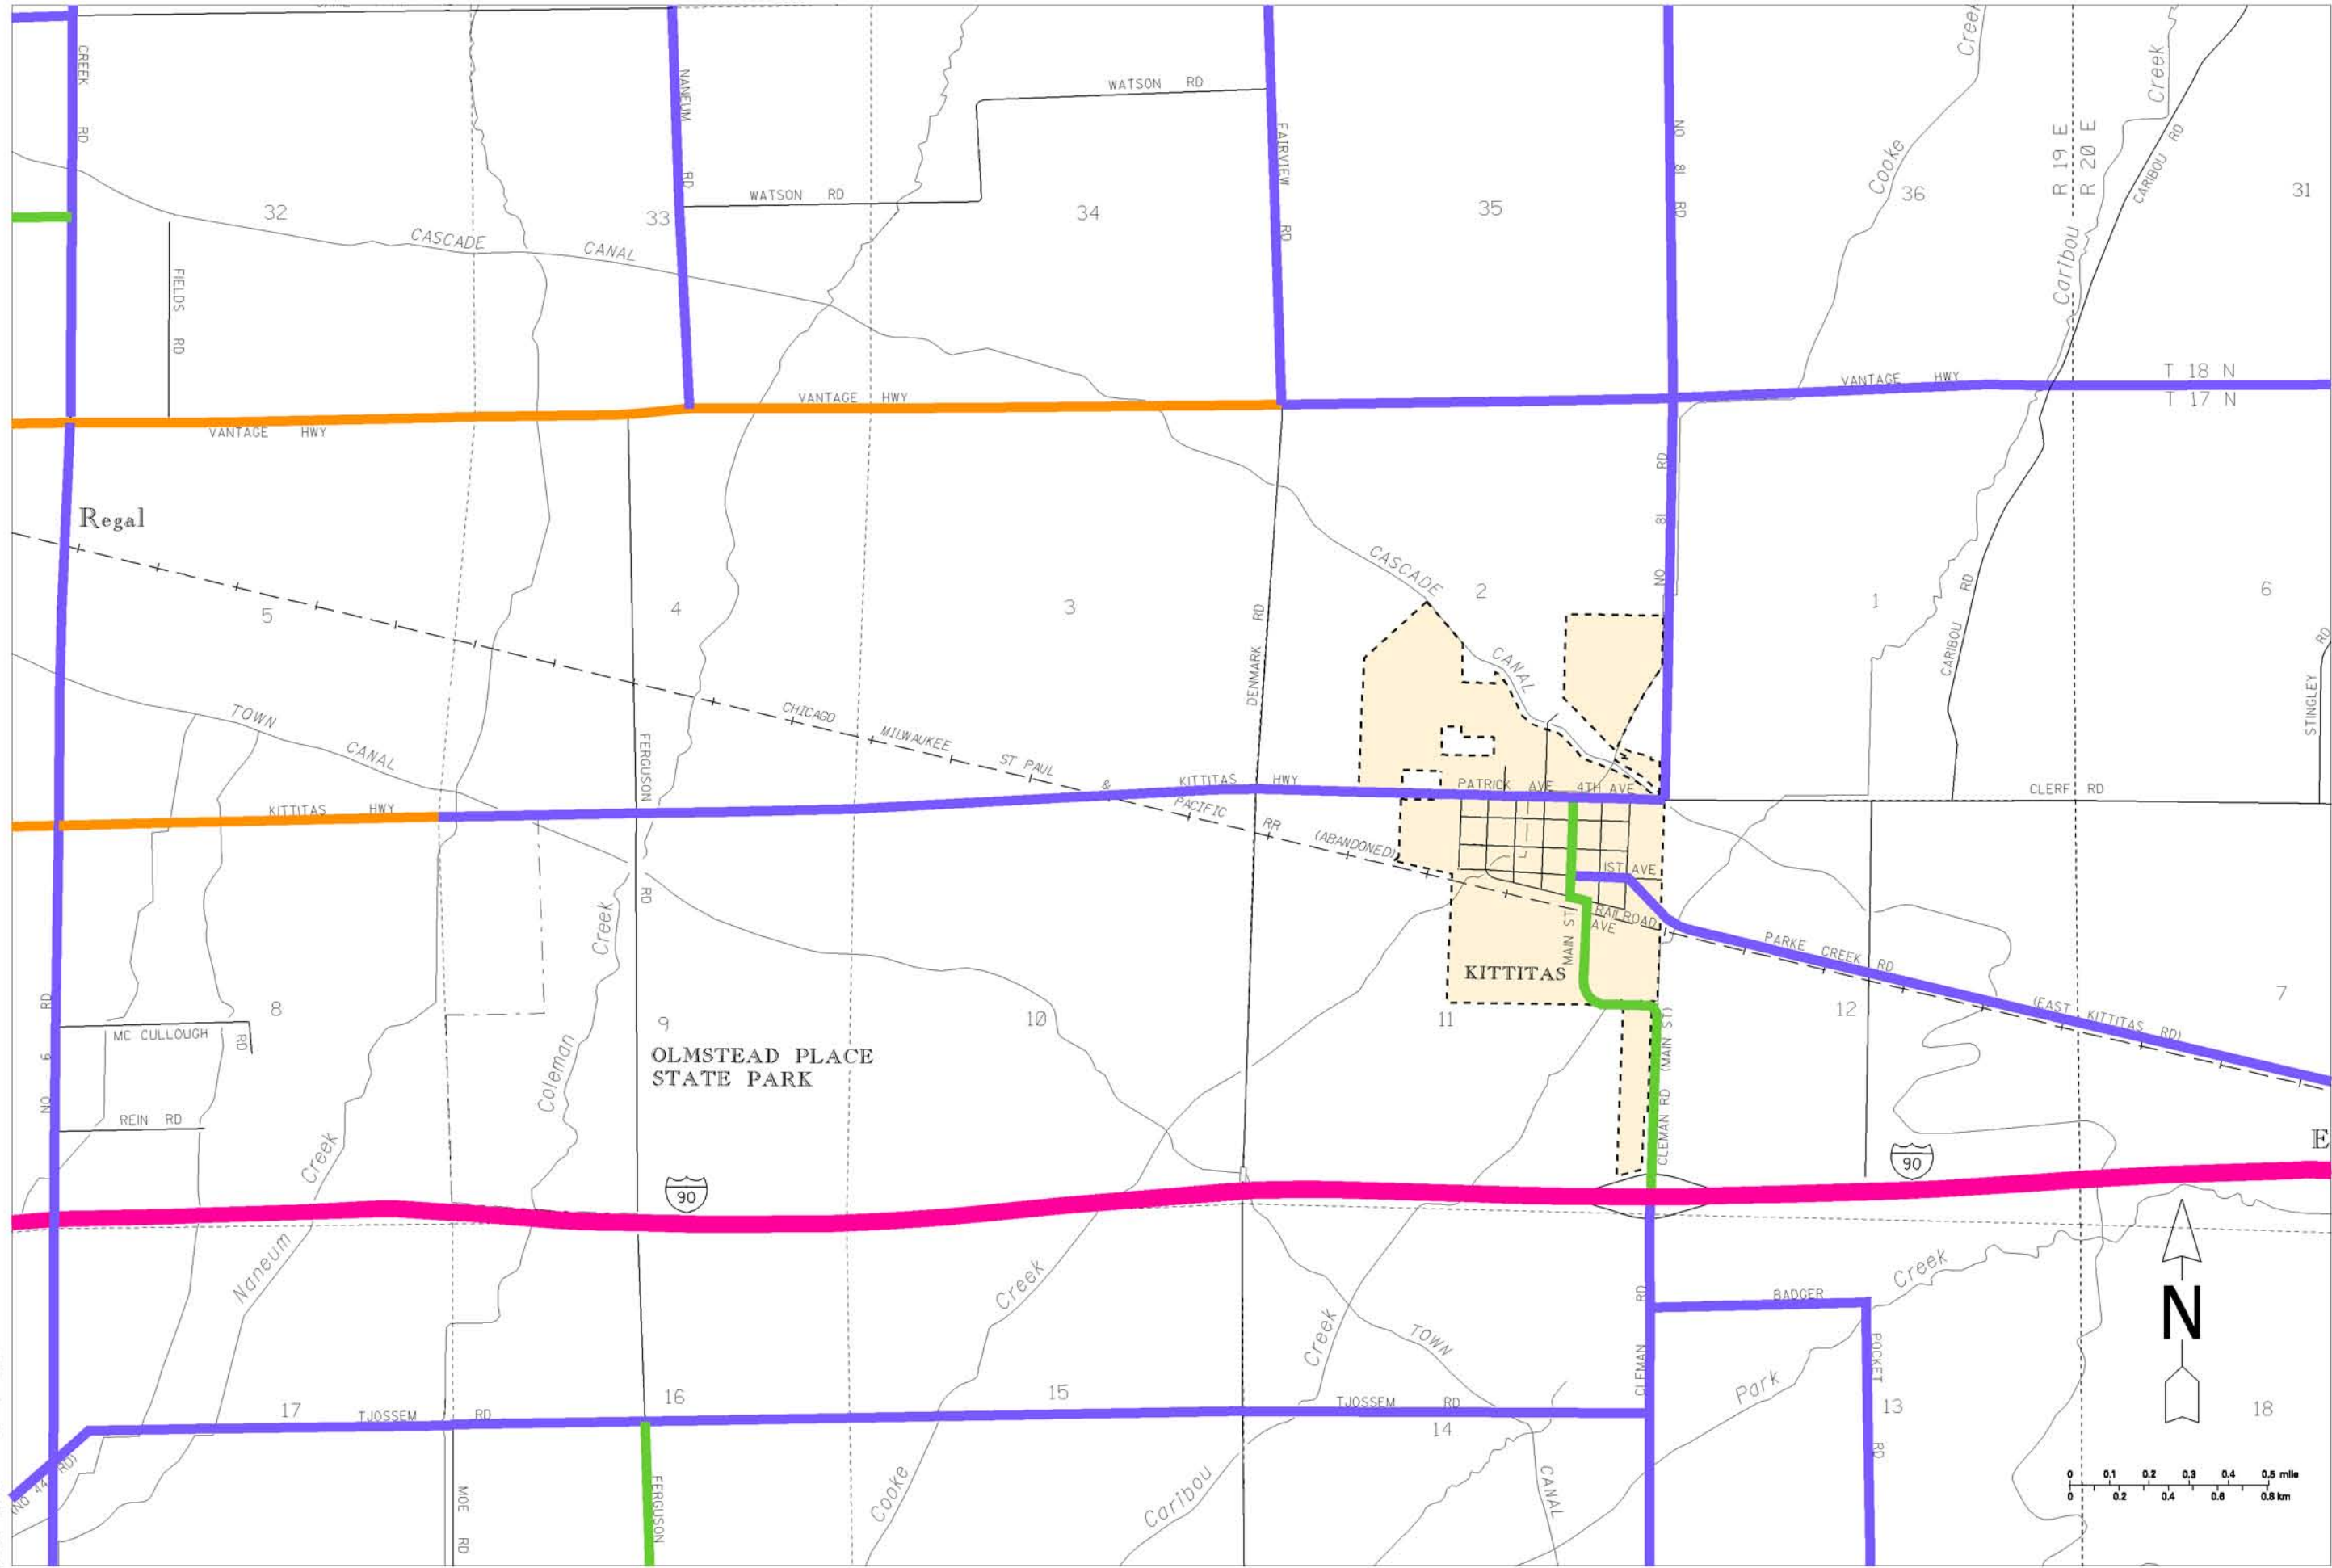

PLOT DATE: 30-NOV-2007

Freight and Goods Transportation System

Roadways 2007

WASHINGTON STATE DEPARTMENT OF TRANSPORTATION

TONNAGE CLASS T1 - T5 ANNUAL TONS (in thousands)

No Seasonal Weight Restrictions

Seasonal Weight Restrictions

KITTITAS
KITTITAS COUNTY