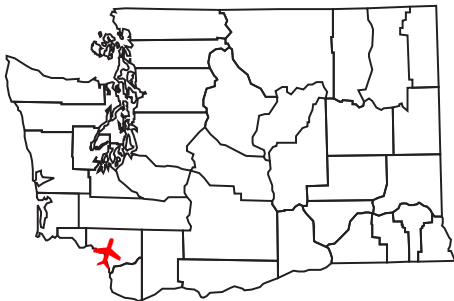

Kelso / Southwest Washington Regional / KLS

Communications

AWOS-3 135.075
 CTAFF/UNICOM 122.725
 PCL CTAFF (For MIRL)

Navigation

Elevation 20' MSL
 TPA 1020' MSL (1000' AGL)
 Runway 12/30; 4391'x100'; ASPH
 Lights NSTD, MIRL
 Latitude N 46° 07.08'
 Longitude W 122° 53.90'

Services

Fuel 100LL, Jet A (24-hour credit card fuel services for 100LL)

Fly Washington Passport Program - Passport stamp is located inside the FBO, Cascade Air. Stamp is available 7 days a week, 8am-5pm. Call ahead for after-hours availability at 360-232-8936.