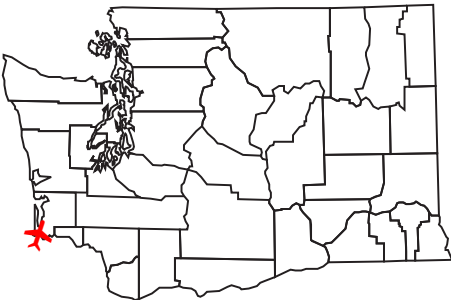

Ilwaco / Port of Ilwaco / 7W1

Communications

CTAF 122.9
PCL CTAF (For MIRL)

Navigation

Elevation 13' MSL
TPA 1013' MSL (1000' AGL)
Runway 10/28; 2080'x50'; ASPH
Lights Dusk-dawn, MIRL
Latitude N 46° 18.89'
Longitude W 124° 00.23'

Services

Fuel None

Fly Washington Passport Program – Stamp located in mailbox inside kiosk.

Notes

Unattended. Displaced threshold Rwy 28- 300' – 1990' available.