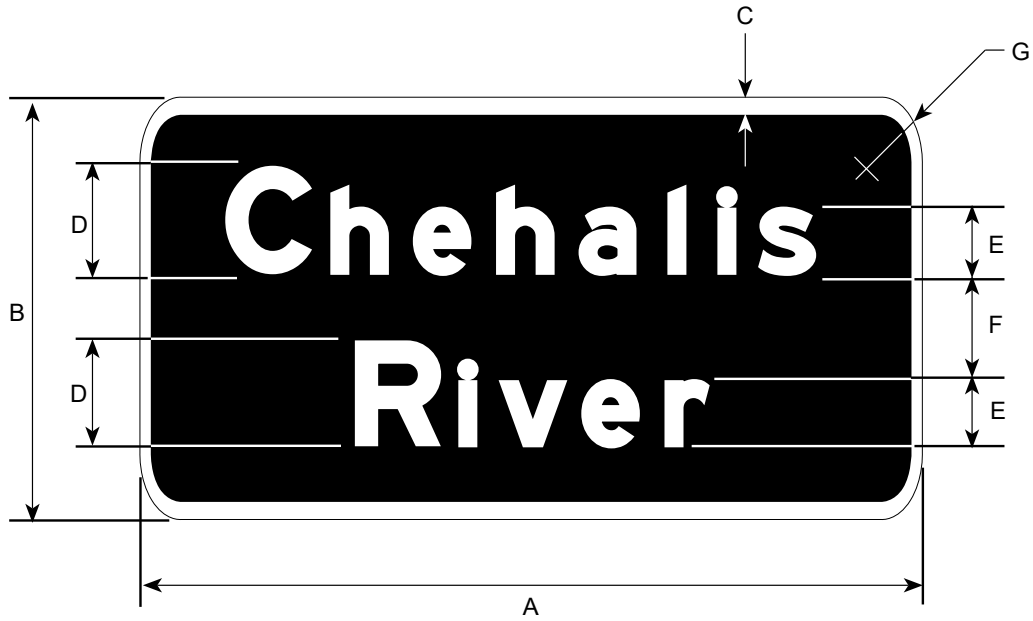

I3-101

11/97

DIMENSIONS (MILLIMETERS)							
CODE	A	B	C	D	E	F	G
A	VAR	600	19	150UC	113LC	100	75
B	VAR	900	38	200UC	150LC	150	113

DIMENSIONS (INCHES)							
CODE	A	B	C	D	E	F	G
A	VAR	24	3/4	6UC	4 1/2LC	4	3
B	VAR	36	1 1/2	8UC	6LC	6	4.5

COLORS

LEGEND - WHITE (REFL)
BACKGROUND - GREEN (REFL)