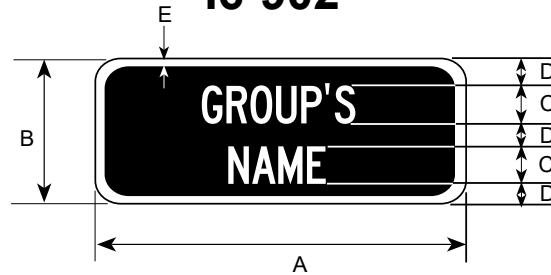

LOGO SIZE: 21" wide by 28" tall
 LOGO COLORS
 SKY - PANTONE 306
 TREE & LANDSCAPE - PANTONE 341
 ROADWAY - WHITE

I6-903

DIMENSIONS (MILLIMETERS)				
A	B	C	D	E
750	300	50C	100C	12.5

DIMENSIONS (INCHES)				
A	B	C	D	E
30	12	2C	4C	1/2

I6-902

DIMENSIONS (MILLIMETERS)				
A	B	C	D	E
750	300	75C	50	12.5

DIMENSIONS (INCHES)				
A	B	C	D	E
30	12	3C	2	1/2

13 SPACES PER LINE

DIMENSIONS (MILLIMETERS)				
A	B	C	D	E
750	450	75C	56.25	12.5

DIMENSIONS (INCHES)				
A	B	C	D	E
30	18	3C	2.25	1/2