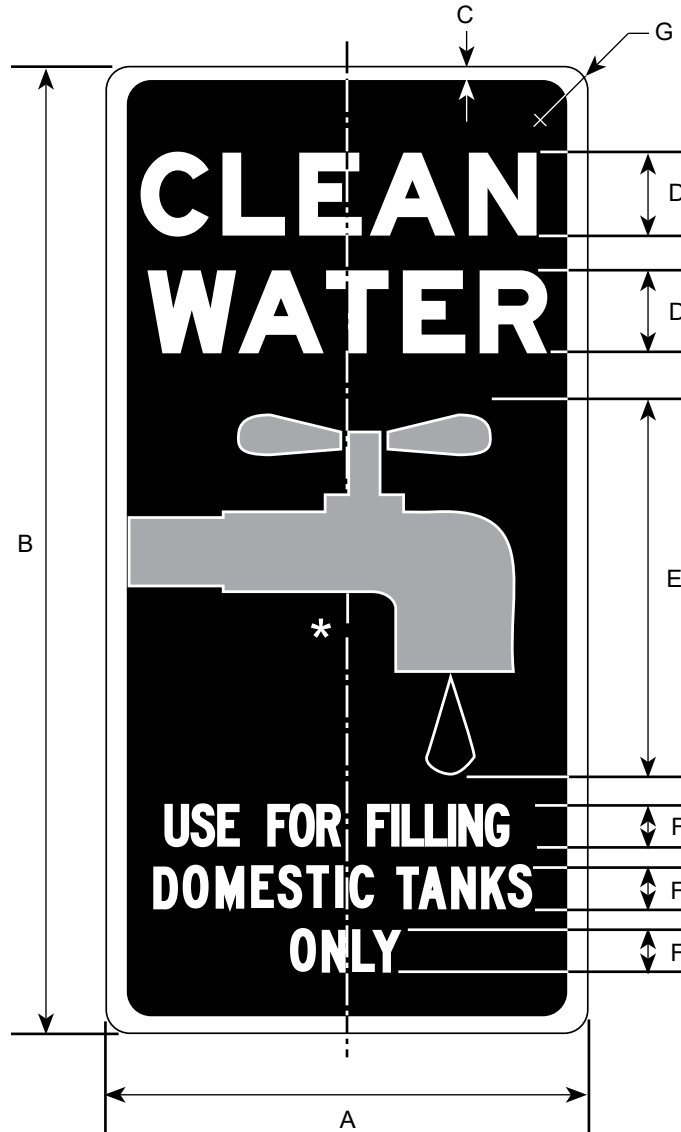

DIMENSIONS (INCHES)						
A	B	C	D	E	F	G
6	12	1/4	7/8	2C	1/2	6 5/8
12	24	3/8	1 3/4	2E	1/2	17 3/4

COLORS

LEGEND - WHITE (NON-REFL)

BACKGROUND - BLUE (REFL)

18-706

11/97

* SEE APPENDIX FOR STANDARD FAUCET DETAILS