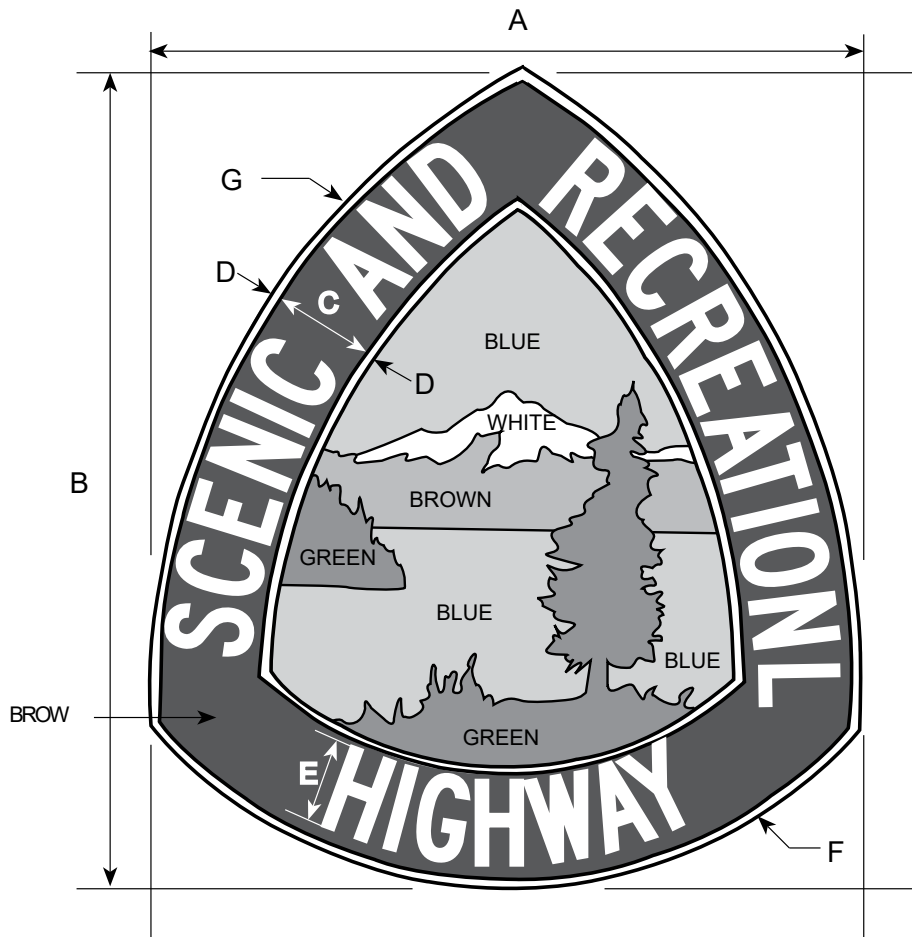

I4-401

11/97

DIMENSIONS						
A	B	C	D	E	F	G
900	1050	137.5	12.5	100C	600	900

DIMENSIONS						
A	B	C	D	E	F	G
36	42	5 1/2	1/2	4C	24	36

COLOR

LEGEND - WHITE LETTERS, COLOR AS NOTED

BACKGROUND - FULLY REFLECTORIZED