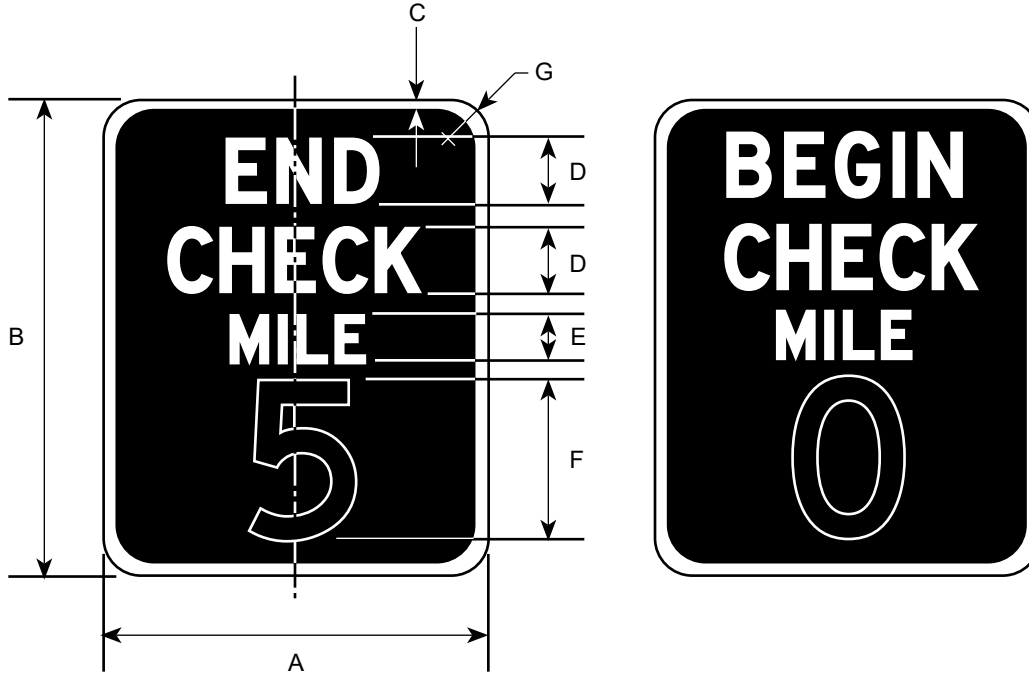

DIMENSIONS (MM)			
A	B	C	D
600	600	38	550

DIMENSIONS (INCHES)			
A	B	C	D
24	24	1 1/2	22

NOTE: CONTACT STATE SIGN SHOP FOR DETAILS

COLORS

LEGEND — WHITE (REFL)
 BACKGROUND — BLUE (REFL)

I30-101

11/97

DIMENSIONS (MILLIMETERS)				
A	B	C	D	E
1500	900	50	150C	100

DIMENSIONS (INCHES)				
A	B	C	D	E
60	36	2	6C	4

COLORS

LEGEND - WHITE (NON-REFL)
 BACKGROUND - BLACK (NON-REFL)

I30-301 & I30-301A

11/97

I30-301

I30-301A

DIMENSIONS (MILLIMETERS)						
A	B	C	D	E	F	G
600	750	13	100D	75D	250D	38