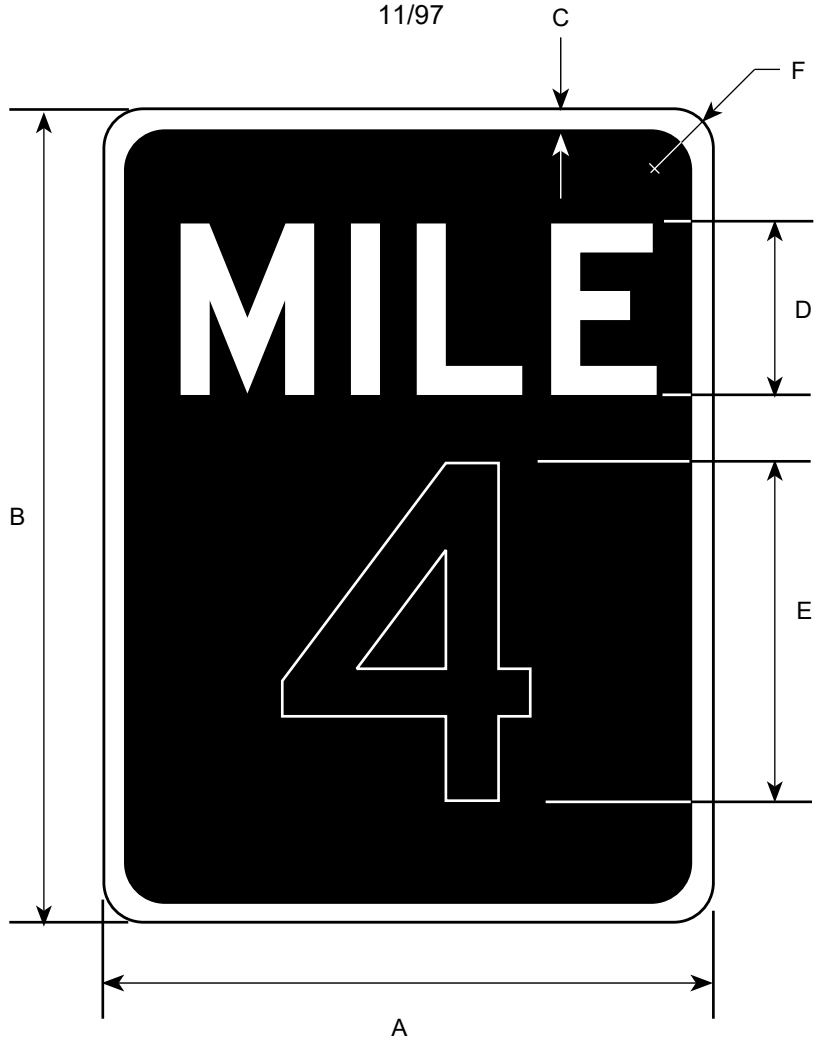

I25-102

6/00

DIMENSIONS (MILLIMETERS)	
A	B
750	600

DIMENSIONS (INCHES)	
A	B
30	24

NOTE: CONTACT STATE SIGN SHOP FOR DETAILS

COLORS
LEGEND — WHITE (REFL)
BACKGROUND — BLUE (REFL)

I25-201

1/06

DIMENSIONS (MM)			
A	B	C	D
600	600	38	550

DIMENSIONS (INCHES)			
A	B	C	D
24	24	1 1/2	22

NOTE: CONTACT STATE SIGN SHOP FOR DETAILS

COLORS

LEGEND — WHITE (REFL)
 BACKGROUND — BLUE (REFL)

I30-101

11/97

DIMENSIONS (MILLIMETERS)				
A	B	C	D	E
1500	900	50	150C	100

DIMENSIONS (INCHES)				
A	B	C	D	E
60	36	2	6C	4

COLORS

LEGEND - WHITE (NON-REFL)
 BACKGROUND - BLACK (NON-REFL)

I30-301 & I30-301A

11/97

I30-301

I30-301A

DIMENSIONS (MILLIMETERS)						
A	B	C	D	E	F	G
600	750	13	100D	75D	250D	38

DIMENSIONS (INCHES)						
A	B	C	D	E	F	G
24	30	1/2	4D	3D	10D	1 1/2

COLORS

LEGEND - WHITE (NON-REFL)
BACKGROUND - BLACK (NON-REFL)

I30-401

11/97

DIMENSIONS (MILLIMETERS)					
A	B	C	D	E	F
450	600	13	125D	250D	38