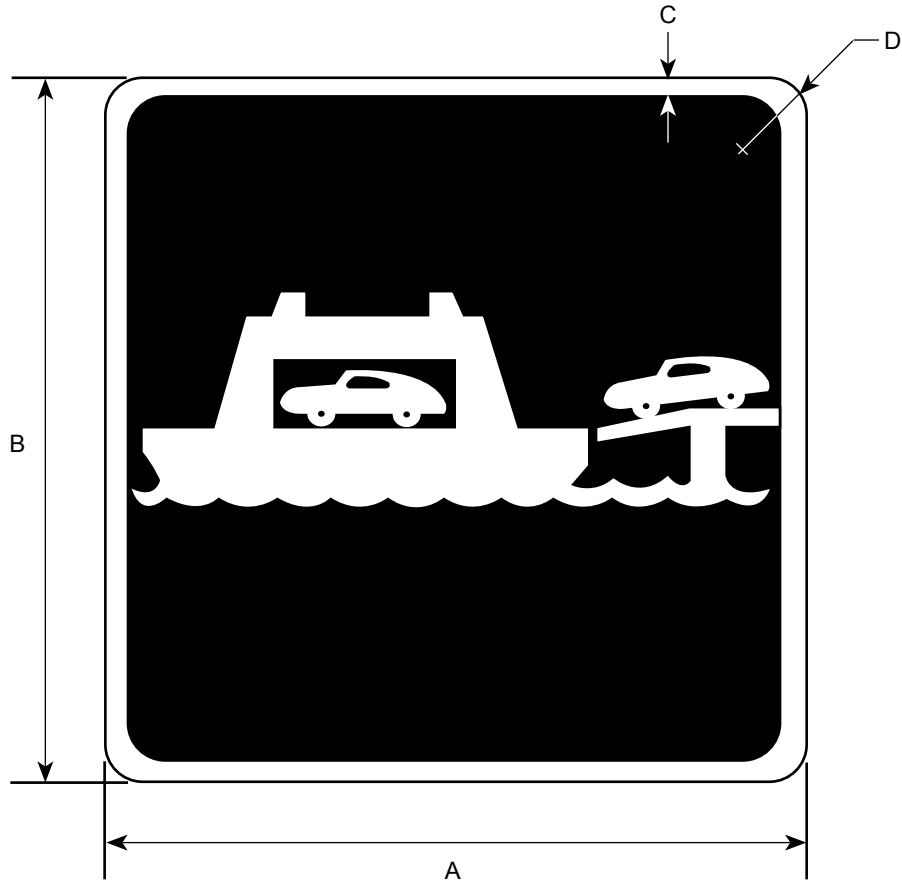

I5-801

11/97

DIMENSIONS (MILLIMETERS)				
A	B	C	SYMBOL SIZE	D
600	600	13	CONTACT STATE ENG.	38
750	750	19		47

DIMENSIONS (INCHES)				
A	B	C	SYMBOL SIZE	D
24	24	1/2	CONTACT STATE ENG.	1 1/2
30	30	3/4		1 7/8

COLORS

LEGENDó WHITE (REFL)
BACKGROUNDó GREEN (REFL)