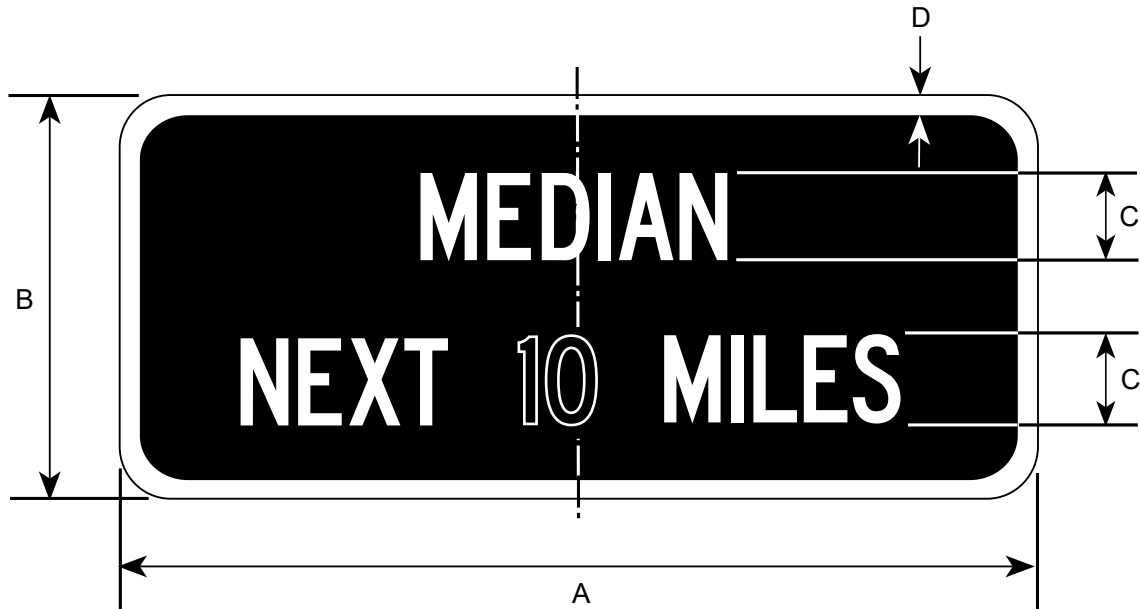

I6-905A

11/97

DIMENSIONS (MILLIMETERS)			
A	B	C	D
1200	450	100C	13

DIMENSIONS (INCHES)			
A	B	C	D
48	18	4C	1/2

COLORS

LEGEND - WHITE (REFL)
BACKGROUND - BLUE (REFL)