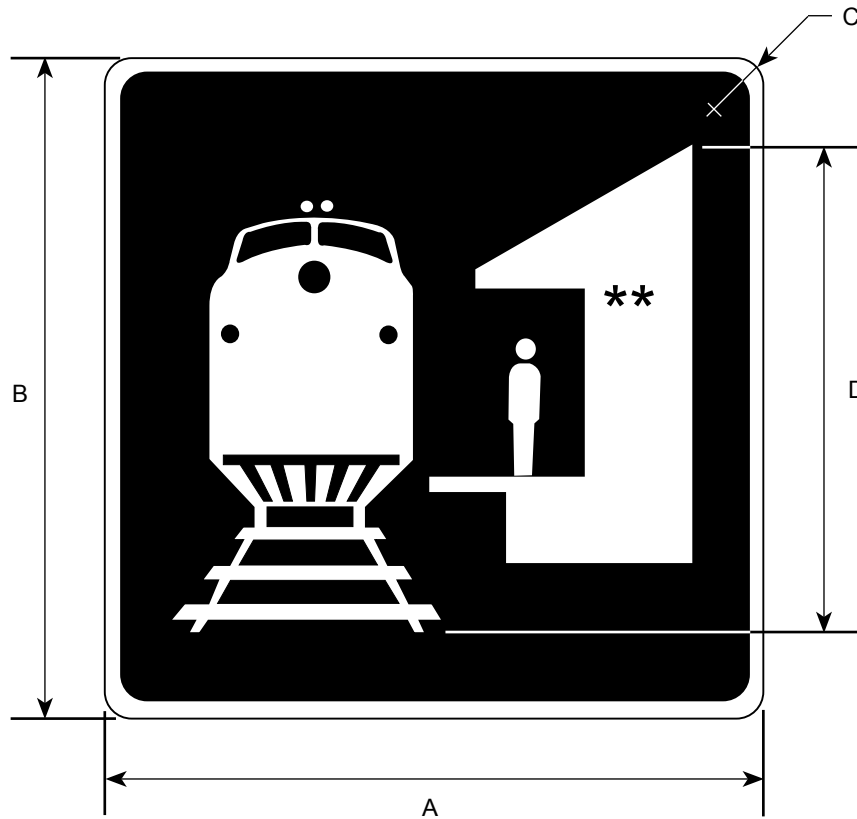

15-7

11/97

* SEE APPENDIX FOR SYMBOL DESIGN

DIMENSIONS (MILLIMETERS)			
A	B	C	D
600	600	38	450
750	750	47	563

DIMENSIONS (INCHES)			
A	B	C	D
24	24	1 1/2	18
30	30	1 7/8	22 1/2

COLORS
LEGEND—WHITE (REFL)
BACKGROUND— GREEN (REFL)