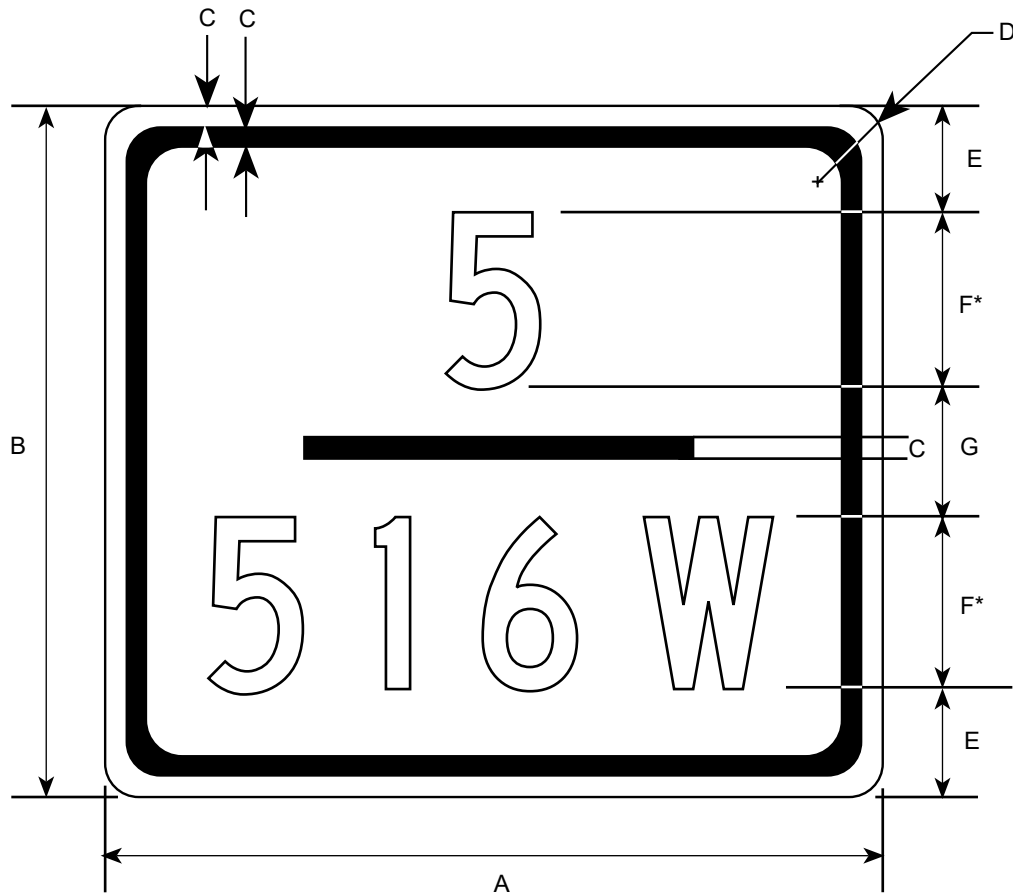

17-301

11/97

DIMENSIONS (MILLIMETERS)						
A	B	C	D	E	F	G
225	200	6	38	31	50C	38

DIMENSIONS (INCHES)						
A	B	C	D	E	F	G
9	8	1/4	1 1/2	1 1/4	2C	1 1/2

COLORS

LEGEND - BLACK (NON-REFL)
BACKGROUND - WHITE (REFL)