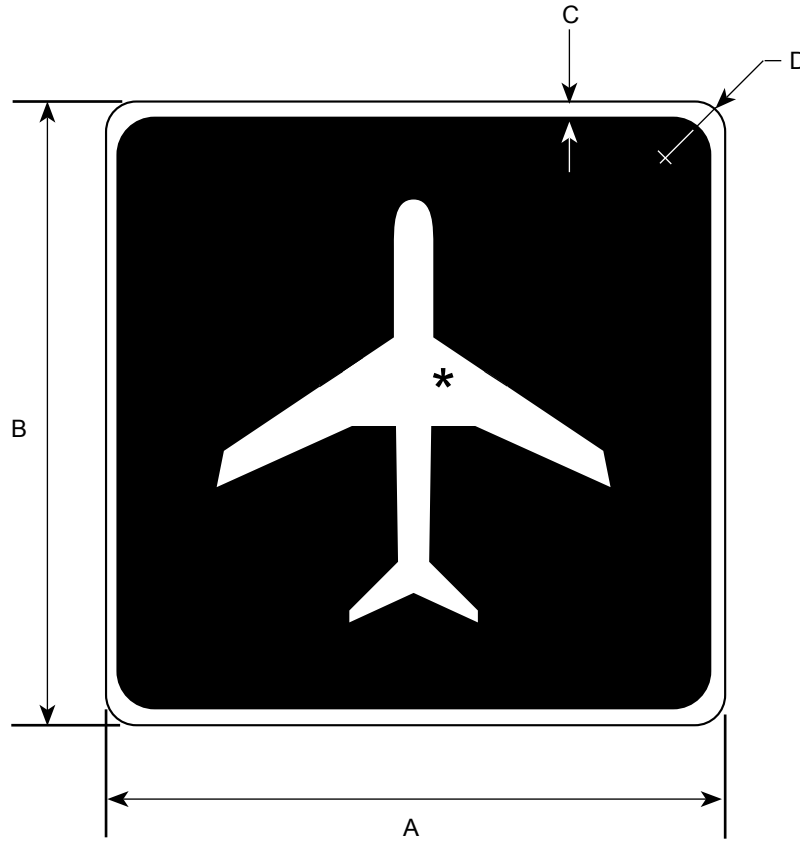

I5-104

11/97

DIMENSIONS (MILLIMETERS)						
A	B	C	D	E	F	ARROW SIZE
1200	900	16	22	150D	56	225 X 150

DIMENSIONS (INCHES)						
A	B	C	D	E	F	ARROW SIZE
48	36	5/8	7/8	6D	2 1/4	9 X 6

COLORS

LEGEND - WHITE (REFL)
 BACKGROUND - BROWN (REFL)

I5-5

11/97

* SEE APPENDIX FOR SYMBOL DESIGN

DIMENSIONS (MILLIMETERS)			
A	B	C	D
600	600	13	38
750	750	19	47

DIMENSIONS (INCHES)			
A	B	C	D
24	24	1/2	1 1/2
30	30	3/4	1 7/8

COLORS

LEGENDó WHITE (REFL)
BACKGROUNDó GREEN (REFL)