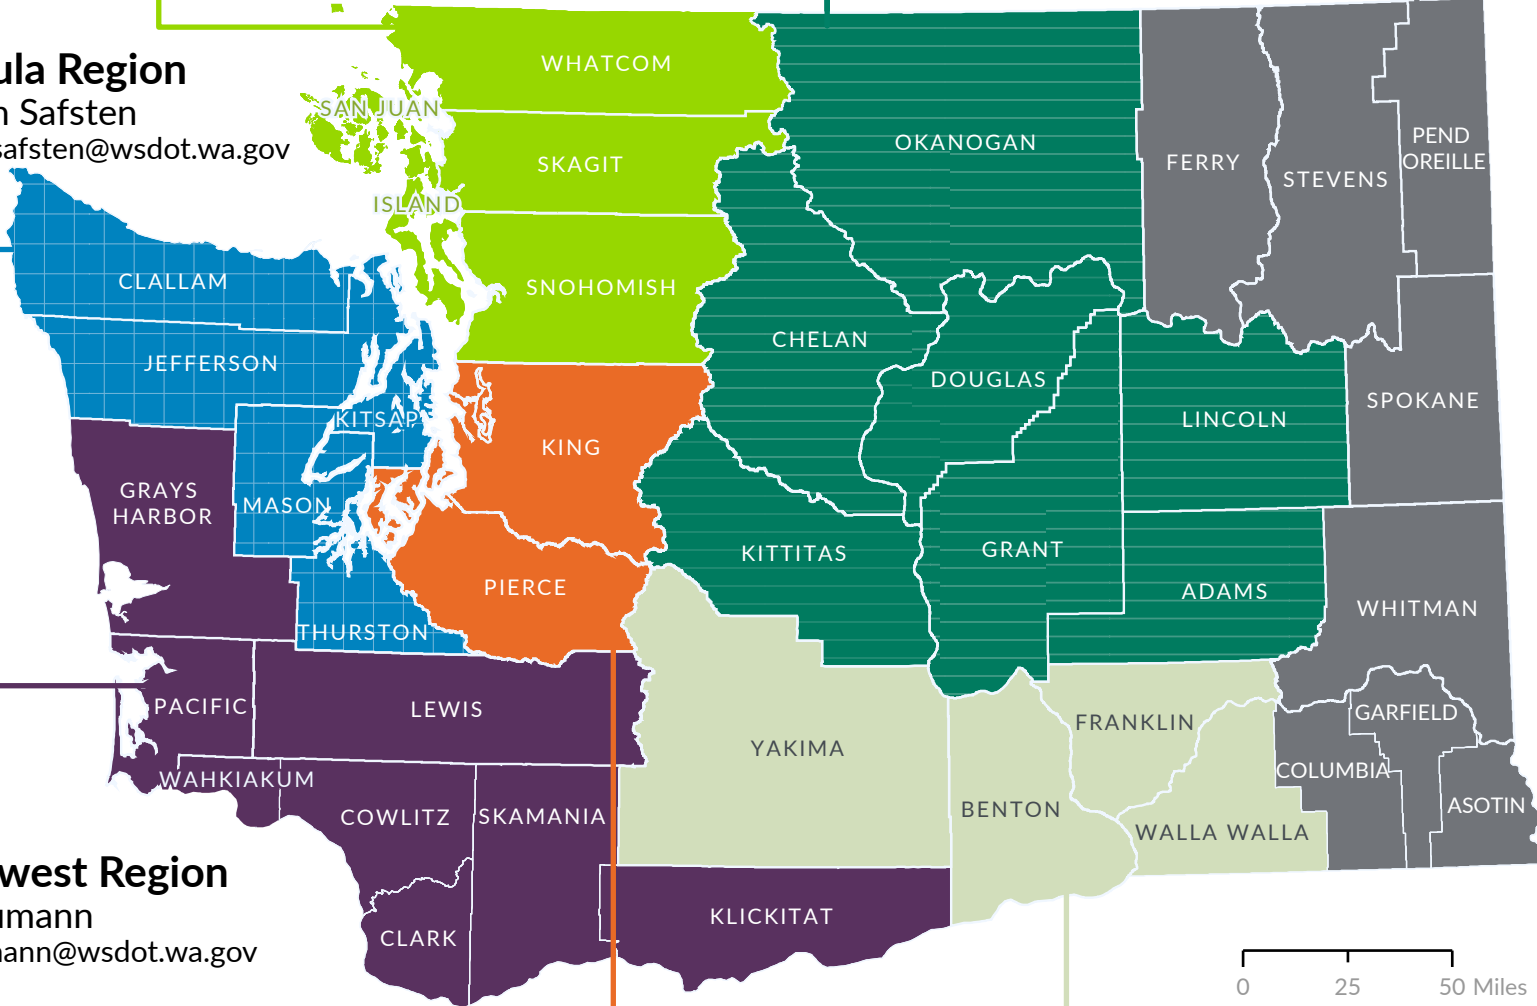

# Community Liaison Regions

PUBLIC TRANSPORTATION DIVISION

**Northwest Region**  
Marianna Hanefeld  
marianna.hanefeld@wsdot.wa.gov

**North Central Region**  
Rosenda Henley  
rosenda.henley@wsdot.wa.gov

**Eastern Region**  
Nina Stocker  
nina.stocker@wsdot.wa.gov

**Peninsula Region**  
Elizabeth Safsten  
elizabeth.safsten@wsdot.wa.gov

**Team Lead**  
Nhan Nguyen  
nhan.nguyen@wsdot.wa.gov

**Central Puget Sound Region**  
Matthew Cramer  
matthew.cramer@wsdot.wa.gov